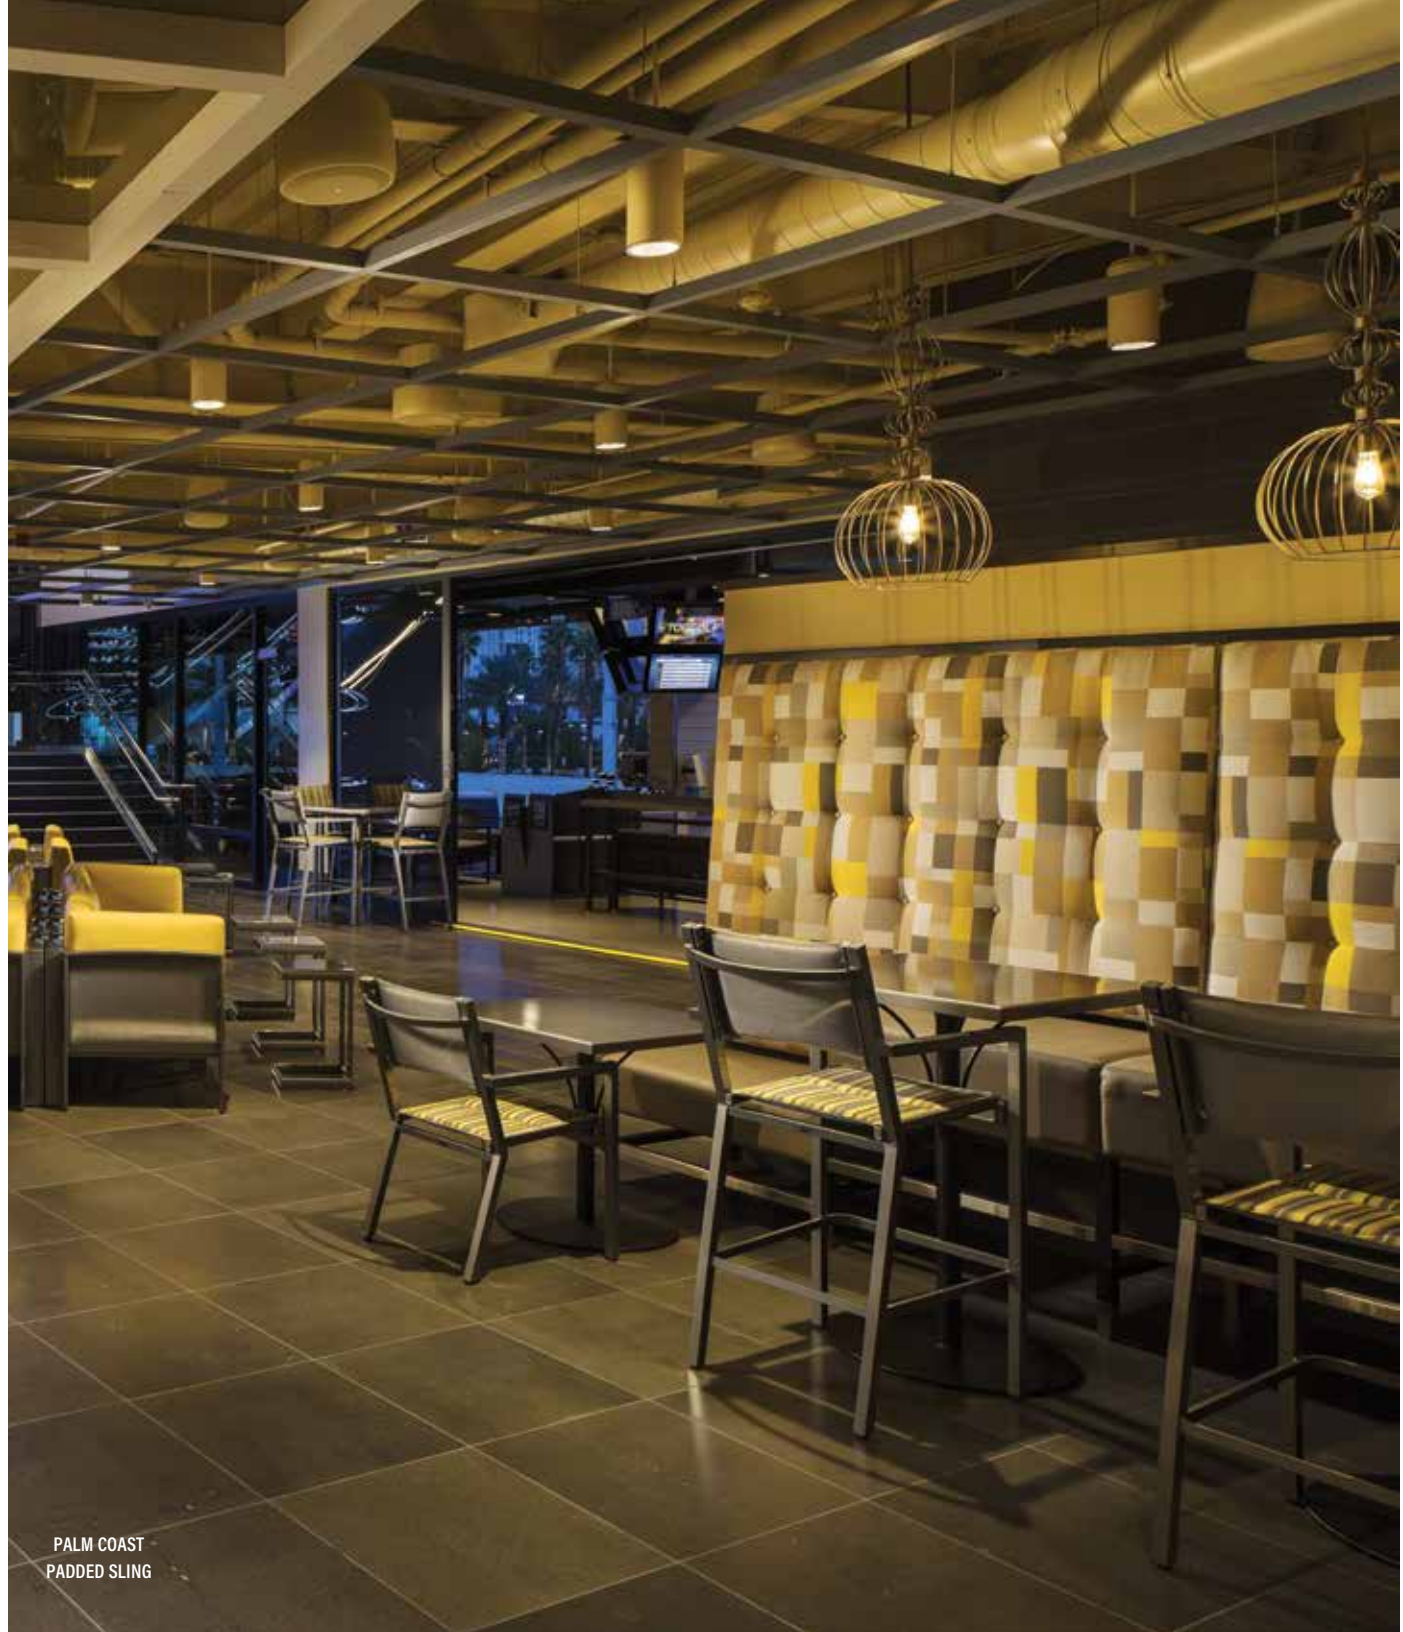

W 20.75" D 27.25" H 46.0" H
SEAT H 29.5"

570568

Palm Coast Padded Sling
Swivel Bar Stool

W 20.75" D 27.25" H 46.0"
SEAT H 30.5"

4Q0468

Wiltshire Swivel
Bar Stool

W 24.0" D 27.0" H 48.25"
SEAT H 28.5"

COUNTER STOOLS
ALUMINUM