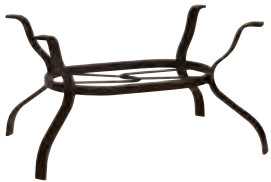

13L4830U - 30" X 48" Rectangular Top

COFFEE TABLE BASES

IRON

2W4400

Cascade Rectangular Coffee
Table Base

W 39.5" D 22.25" H 18.0"

COFFEE TABLE BASES

ALUMINUM