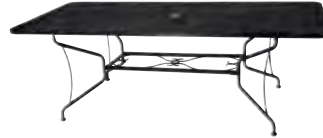

190309
42" X 84" Rectangular Umbrella
Table - 8-Spoke

W 42.0" D 84.0" H 29.0"