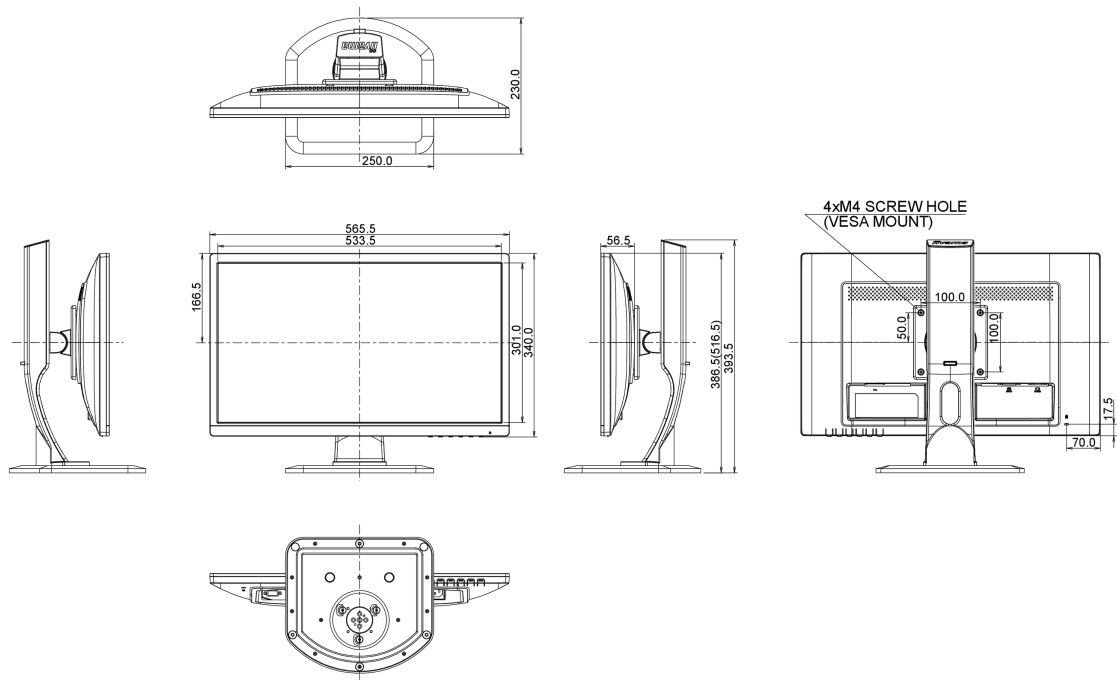

## 04 MECHANICAL

Display position adjustments	height, pivot (rotation), swivel, tilt
Height adjustment	130mm
Rotation (PIVOT function)	90°
Swivel stand	90°; 45° left; 45° right
Tilt angle	22° up; 5° down
VESA mounting	100 x 100mm

## 08 DIMENSIONS / WEIGHT

Product dimensions W x H x D	565.5 x 386.5 (516.5) x 230mm
Weight (without box)	5.1kg
EAN code	4948570116560