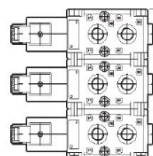

MONOBLOCK 8 WAYS

MAX GPM	MAX PSI	PORTS	VOLTAGE	PART NUMBER
13.5	3625	SAE-08	12V DC*	2KVH6-DC12-S08

*24V AVAILABLE FROM STOCK

STACKABLE 6 WAYS

MAX GPM	MAX PSI	PORTS	VOLTAGE	WAYS	PART NUMBER
6.5	3625	SAE-04	12V DC	6	VS125F-12VDC
13.5	3625	SAE-08	12V DC	8	MOP066-S08-I2-DC12
			12V DC	6	VS245F-12VDC
			24V DC	6	ES000318
		SAE-10	12V DC	6	ES000312
			24V DC	6	ES000313
		21	3625	SAE-10	12V DC
12V DC	8				SVK10-DC12-S10-N2
24	3625	SAE-10	12V DC	6	VS285F-12VDC

MOP & SKV MODELS
8 WAYS SHOWN

ES & VS MODELS
8 WAYS SHOWN

8 ways

10 ways

12 ways

DIMENSIONS

SKV 10 WAYS

MOP 8 WAYS