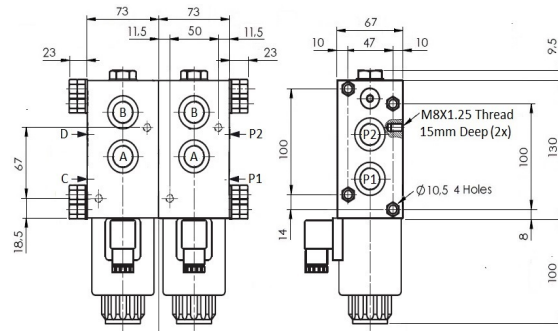

MONOBLOCK 8 WAYS

MAX GPM	MAX PSI	PORTS	VOLTAGE	PART NUMBER
13.5	3625	SAE-08	12V DC*	2KVH6-DC12-S08

*24V AVAILABLE FROM STOCK

STACKABLE 6 WAYS

MAX GPM	MAX PSI	PORTS	VOLTAGE	WAYS	PART NUMBER
6.5	3625	SAE-04	12V DC	6	VS125F-12VDC
13.5	3625	SAE-08	12V DC	8	MOP066-S08-I2-DC12
			12V DC	6	VS245F-12VDC
			24V DC	6	ES000318
		SAE-10	12V DC	6	ES000312
			24V DC	6	ES000313
		21	3625	SAE-10	12V DC
12V DC	8				SVK10-DC12-S10-N2
24	3625	SAE-10	12V DC	6	VS285F-12VDC

MOP & SKV MODELS
8 WAYS SHOWN

ES & VS MODELS
8 WAYS SHOWN

8 ways

10 ways

12 ways

DIMENSIONS

SKV 10 WAYS

MOP 8 WAYS