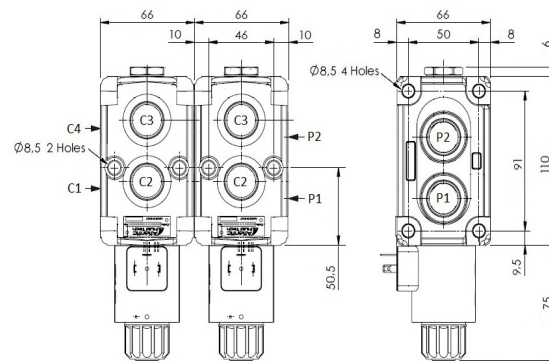

DIMENSIONS

SKV 10 WAYS

MOP 8 WAYS

VS285F 8 WAYS

ES 8 WAYS