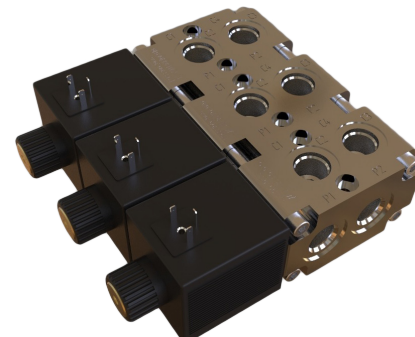

MONOBLOCK 8 WAYS

MAX GPM	MAX PSI	PORTS	VOLTAGE	PART NUMBER
13.5	3625	SAE-08	12V DC*	2KVH6-DC12-S08

*24V AVAILABLE FROM STOCK

STACKABLE 6 WAYS

MAX GPM	MAX PSI	PORTS	VOLTAGE	WAYS	PART NUMBER
6.5	3625	SAE-04	12V DC	6	VS125F-12VDC
13.5	3625	SAE-08	12V DC	8	MOP066-S08-I2-DC12
			12V DC	6	VS245F-12VDC
			24V DC	6	ES000318
		SAE-10	12V DC	6	ES000312
			24V DC	6	ES000313
		21	3625	SAE-10	12V DC
12V DC	8				SVK10-DC12-S10-N2
24	3625	SAE-10	12V DC	6	VS285F-12VDC

MOP & SKV MODELS
8 WAYS SHOWN

ES & VS MODELS
8 WAYS SHOWN

8 ways

10 ways

12 ways

DIMENSIONS

SKV 10 WAYS

MOP 8 WAYS

VS285F 8 WAYS

ES 8 WAYS

VS245F 8 WAYS