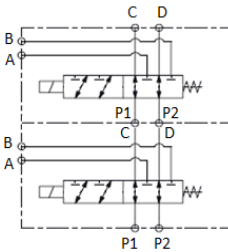

MONOBLOCK 8 WAYS

MAX GPM	MAX PSI	PORTS	VOLTAGE	PART NUMBER
13.5	3625	SAE-08	12V DC*	2KVH6-DC12-S08

*24V AVAILABLE FROM STOCK

STACKABLE 6 WAYS

MAX GPM	MAX PSI	PORTS	VOLTAGE	WAYS	PART NUMBER
6.5	3625	SAE-04	12V DC	6	VS125F-12VDC
13.5	3625	SAE-08	12V DC	8	MOP066-S08-I2-DC12
			12V DC	6	VS245F-12VDC
			24V DC	6	ES000318
		SAE-10	12V DC	6	ES000312
			24V DC	6	ES000313
		21	3625	SAE-10	12V DC
12V DC	8				SVK10-DC12-S10-N2
24	3625	SAE-10	12V DC	6	VS285F-12VDC

MOP & SKV MODELS
8 WAYS SHOWN

ES & VS MODELS
8 WAYS SHOWN

8 ways

10 ways

12 ways

DIMENSIONS

SKV 10 WAYS

MOP 8 WAYS