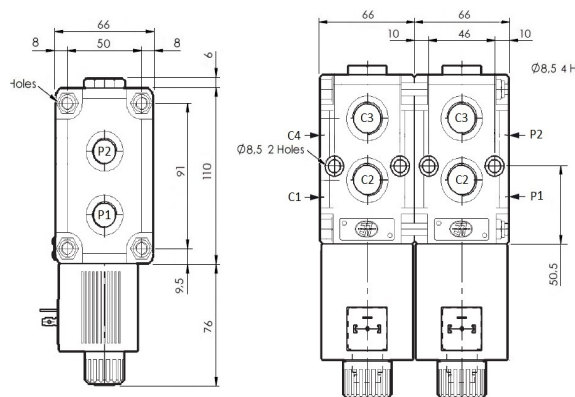

VS285F 8 WAYS