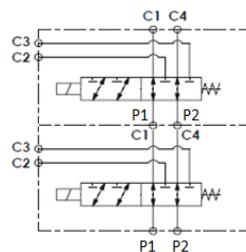

MONOBLOCK 8 WAYS

MAX GPM	MAX PSI	PORTS	VOLTAGE	PART NUMBER
13.5	3625	SAE-08	12V DC*	2KVH6-DC12-S08

*24V AVAILABLE FROM STOCK

STACKABLE 6 WAYS

MAX GPM	MAX PSI	PORTS	VOLTAGE	WAYS	PART NUMBER
6.5	3625	SAE-04	12V DC	6	VS125F-12VDC
13.5	3625	SAE-08	12V DC	8	MOP066-S08-I2-DC12
			12V DC	6	VS245F-12VDC
			24V DC	6	ES000318
		SAE-10	12V DC	6	ES000312
			24V DC	6	ES000313
		21	3625	SAE-10	12V DC
12V DC	8				SVK10-DC12-S10-N2
24	3625	SAE-10	12V DC	6	VS285F-12VDC

MOP & SKV MODELS
8 WAYS SHOWN

ES & VS MODELS
8 WAYS SHOWN

8 ways

10 ways

12 ways

DIMENSIONS

SKV 10 WAYS

MOP 8 WAYS

VS285F 8 WAYS

ES 8 WAYS

VS245F 8 WAYS