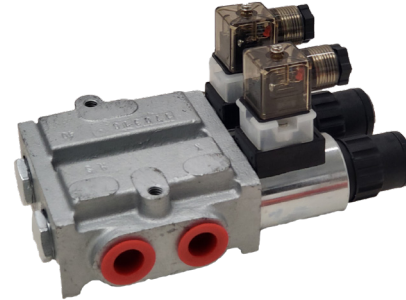

MONOBLOCK 8 WAYS

MAX GPM	MAX PSI	PORTS	VOLTAGE	PART NUMBER
13.5	3625	SAE-08	12V DC*	2KVH6-DC12-S08

*24V AVAILABLE FROM STOCK

STACKABLE 6 WAYS

MAX GPM	MAX PSI	PORTS	VOLTAGE	WAYS	PART NUMBER
6.5	3625	SAE-04	12V DC	6	VS125F-12VDC
13.5	3625	SAE-08	12V DC	8	MOP066-S08-I2-DC12
			12V DC	6	VS245F-12VDC
			24V DC	6	ES000318
		SAE-10	12V DC	6	ES000312
			24V DC	6	ES000313
		21	3625	SAE-10	12V DC
12V DC	8				SVK10-DC12-S10-N2
24	3625	SAE-10	12V DC	6	VS285F-12VDC

MOP & SKV MODELS
8 WAYS SHOWN

ES & VS MODELS
8 WAYS SHOWN

8 ways

10 ways

12 ways

DIMENSIONS

SKV 10 WAYS

MOP 8 WAYS