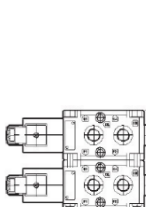

MONOBLOCK 8 WAYS

MAX GPM	MAX PSI	PORTS	VOLTAGE	PART NUMBER
13.5	3625	SAE-08	12V DC*	2KVH6-DC12-S08

*24V AVAILABLE FROM STOCK

STACKABLE 6 WAYS

MAX GPM	MAX PSI	PORTS	VOLTAGE	WAYS	PART NUMBER
6.5	3625	SAE-04	12V DC	6	VS125F-12VDC
13.5	3625	SAE-08	12V DC	8	MOP066-S08-I2-DC12
			12V DC	6	VS245F-12VDC
			24V DC	6	ES000318
		SAE-10	12V DC	6	ES000312
			24V DC	6	ES000313
		21	3625	SAE-10	12V DC
12V DC	8				SVK10-DC12-S10-N2
24	3625	SAE-10	12V DC	6	VS285F-12VDC

MOP & SKV MODELS
8 WAYS SHOWN

ES & VS MODELS
8 WAYS SHOWN

8 ways

10 ways

12 ways

DIMENSIONS

SKV 10 WAYS

MOP 8 WAYS