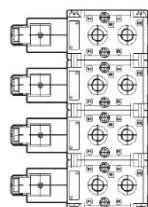

MONOBLOCK 8 WAYS

MAX GPM	MAX PSI	PORTS	VOLTAGE	PART NUMBER
13.5	3625	SAE-08	12V DC*	2KVH6-DC12-S08

*24V AVAILABLE FROM STOCK

STACKABLE 6 WAYS

MAX GPM	MAX PSI	PORTS	VOLTAGE	WAYS	PART NUMBER
6.5	3625	SAE-04	12V DC	6	VS125F-12VDC
13.5	3625	SAE-08	12V DC	8	MOP066-S08-I2-DC12
			12V DC	6	VS245F-12VDC
			24V DC	6	ES000318
		SAE-10	12V DC	6	ES000312
			24V DC	6	ES000313
		21	3625	SAE-10	12V DC
12V DC	8				SVK10-DC12-S10-N2
24	3625	SAE-10	12V DC	6	VS285F-12VDC

MOP & SKV MODELS
8 WAYS SHOWN

ES & VS MODELS
8 WAYS SHOWN

8 ways

10 ways

12 ways

DIMENSIONS

SKV 10 WAYS

MOP 8 WAYS