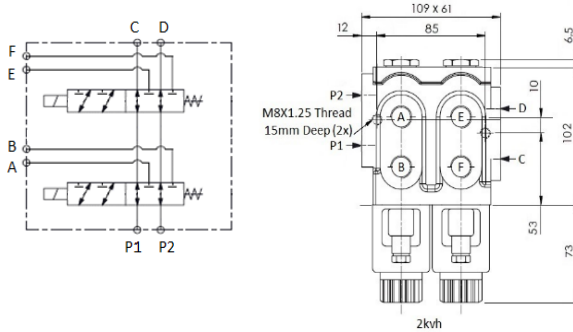

MONOBLOCK 8 WAYS

MAX GPM	MAX PSI	PORTS	VOLTAGE	PART NUMBER
13.5	3625	SAE-08	12V DC*	2KVH6-DC12-S08

*24V AVAILABLE FROM STOCK

STACKABLE 6 WAYS

MAX GPM	MAX PSI	PORTS	VOLTAGE	WAYS	PART NUMBER
6.5	3625	SAE-04	12V DC	6	VS125F-12VDC
13.5	3625	SAE-08	12V DC	8	MOP066-S08-I2-DC12
			12V DC	6	VS245F-12VDC
			24V DC	6	ES000318
		SAE-10	12V DC	6	ES000312
			24V DC	6	ES000313
		21	3625	SAE-10	12V DC
12V DC	8				SVK10-DC12-S10-N2
24	3625	SAE-10	12V DC	6	VS285F-12VDC

MOP & SKV MODELS
8 WAYS SHOWN

ES & VS MODELS
8 WAYS SHOWN

8 ways

10 ways

12 ways

DIMENSIONS

SKV 10 WAYS

MOP 8 WAYS