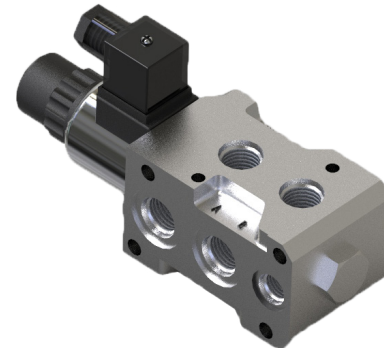

MONOBLOCK 8 WAYS

MAX GPM	MAX PSI	PORTS	VOLTAGE	PART NUMBER
13.5	3625	SAE-08	12V DC*	2KVH6-DC12-S08

*24V AVAILABLE FROM STOCK

STACKABLE 6 WAYS

MAX GPM	MAX PSI	PORTS	VOLTAGE	WAYS	PART NUMBER
6.5	3625	SAE-04	12V DC	6	VS125F-12VDC
13.5	3625	SAE-08	12V DC	8	MOP066-S08-I2-DC12
			12V DC	6	VS245F-12VDC
			24V DC	6	ES000318
		SAE-10	12V DC	6	ES000312
			24V DC	6	ES000313
		21	3625	SAE-10	12V DC
12V DC	8				SVK10-DC12-S10-N2
24	3625	SAE-10	12V DC	6	VS285F-12VDC

MOP & SKV MODELS
8 WAYS SHOWN

ES & VS MODELS
8 WAYS SHOWN

8 ways

10 ways

12 ways

DIMENSIONS

SKV 10 WAYS

MOP 8 WAYS