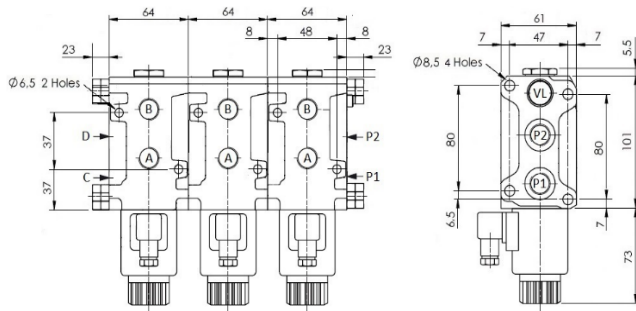

MONOBLOCK 8 WAYS

MAX GPM	MAX PSI	PORTS	VOLTAGE	PART NUMBER
13.5	3625	SAE-08	12V DC*	2KVH6-DC12-S08

*24V AVAILABLE FROM STOCK

STACKABLE 6 WAYS

MAX GPM	MAX PSI	PORTS	VOLTAGE	WAYS	PART NUMBER
6.5	3625	SAE-04	12V DC	6	VS125F-12VDC
13.5	3625	SAE-08	12V DC	8	MOP066-S08-I2-DC12
			12V DC	6	VS245F-12VDC
			24V DC	6	ES000318
		SAE-10	12V DC	6	ES000312
			24V DC	6	ES000313
		21	3625	SAE-10	12V DC
12V DC	8				SVK10-DC12-S10-N2
24	3625	SAE-10	12V DC	6	VS285F-12VDC

MOP & SKV MODELS
8 WAYS SHOWN

ES & VS MODELS
8 WAYS SHOWN

8 ways

10 ways

12 ways

DIMENSIONS

SKV 10 WAYS

MOP 8 WAYS

VS285F 8 WAYS

ES 8 WAYS

VS245F 8 WAYS