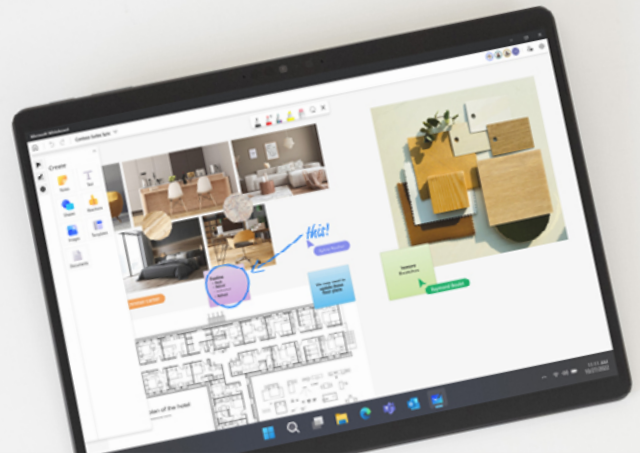

Surface Commercial EHS Plans

Extended Hardware Service (EHS) Plans

Model	3 Year EHS			4 Year EHS			Drive Retention Addon**		
	SKU	VPN	RRP	SKU	VPN	RRP	SKU	VPN	RRP
Surface Go	5180597	9C2-00069	$79.00	5180599	VP4-00062	$189.00			
Surface Laptop Go	5180598	9C2-00174	$85.00	5180600	VP4-00155	$195.00	5144750	SUK-00020	$35.00
Surface Pro/Pro X	2636816	A9W-00033	$89.00	3069225	VP4-00014	$199.00	5144750	SUK-00020	$35.00
Surface Laptop	3662969	9C2-00037	$89.00	3662973	VP4-00042	$199.00	5144750	SUK-00020	$35.00
Surface Laptop Studio	5443656	9C2-00229	$189.00	5443657	VP4-00195	$299.00	5144750	SUK-00020	$35.00
Surface Studio 2+	4024968	9C2-00050	$759.00	5639903	VP4-00214	$899.00	5144750	SUK-00020	$35.00

Extended Hardware Service Plus (EHS+) Plans

Model	3 Year EHS+¹			4 Year EHS+¹		
	SKU	VPN	RRP	SKU	VPN	RRP
Surface Go	5639881	NRR-00163	$99.00	5639897	NRS-00163	$209.00
Surface Laptop Go	5639882	NRR-00165	$129.00	5639898	NRS-00165	$239.00
Surface Pro/Pro X	5639883	NRR-00167	$139.00	5639899	NRS-00167	$249.00
Surface Laptop	5639884	NRR-00169	$139.00	5639900	NRS-00169	$249.00
Surface Laptop Studio	5639895	NRR-00171	$239.00	5639901	NRS-00171	$349.00
Surface Studio 2+	5639896	NRR-00173	$829.00	5639902	NRS-00173	$969.00

*Extended Hardware Service Plan must be added within 45 days of device sale.

¹EHS+ includes Drive Retention and NBD for selected NZ postcodes

**To be purchased with EHS plan.