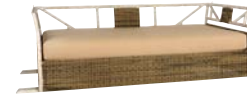

S545815
Sleeping Porch Swing
W 82" D 43" H 28"
BOTTOM BRACE W 96"