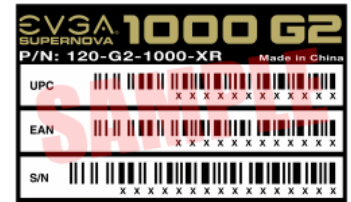

Purchase any of the following products at [Newegg.com](http://Newegg.com) and receive a rebate card by mail

Product Description	UPC	Item #	Amount	Rebate Limit
210-PQ-0750-X1 EVGA SuperNOVA 750 PQ, 80 Plus PLATINUM 750W	843368050146	17-438-135	\$20	1
210-PQ-1000-X1 EVGA SuperNOVA 1000 PQ Power Supply	843368050245	17-438-137	\$20	1
120-GP-1000-X1 EVGA SuperNOVA 1000 G1+, 80 Plus Gold 1000W	843368048617	17-438-134	\$20	1
220-P2-1200-X1 EVGA SuperNOVA 1200 P2 80+ PLATINUM	843368030490	17-438-029	\$20	1
100-N1-0400-L1 EVGA 400W	843368031114	17-438-038	\$10	1
100-BR-0700-K1 EVGA 700 BR, 80+ BRONZE	843368051983	17-438-147	\$20	1
110-BQ-0650-V1 EVGA 650 BQ Power Supply	843368036553	17-438-084	\$20	1
110-BQ-0600-K1 EVGA 600 BQ Power Supply	843368043292	17-438-100	\$10	1
100-N1-0650-L1 EVGA 650W Power Supply	843368040277	17-438-106	\$10	1
100-N1-0550-L1 EVGA 550W Power Supply	843368040246	17-438-105	\$10	1
210-GQ-1000-V1 EVGA 1000GQ 80+ GOLD	843368035662	17-438-062	\$20	1

### How to Claim Your Rebate card

1. Purchase any of the products listed above between 04/18/2019 and 04/30/2019 at participating retailers found at [evgarebate.com](http://evgarebate.com).
2. Go to [evgarebate.com](http://evgarebate.com) and enter the promotion number **88332**.
3. Fill out and print the registration form for this promotion.
4. Cut out and enclose the ORIGINAL UPC code from the product packaging. An example of a UPC code can be found at the right of these instructions.
5. Enclose a copy of the sales receipt dated between 04/18/2019 and 04/30/2019 indicating your qualifying purchase.
6. Mail all of these items to the address noted on the registration form. Submission must be postmarked within 30 days of purchase in order to qualify. **Do NOT use this form for submittal as it is for instructions and information only.**