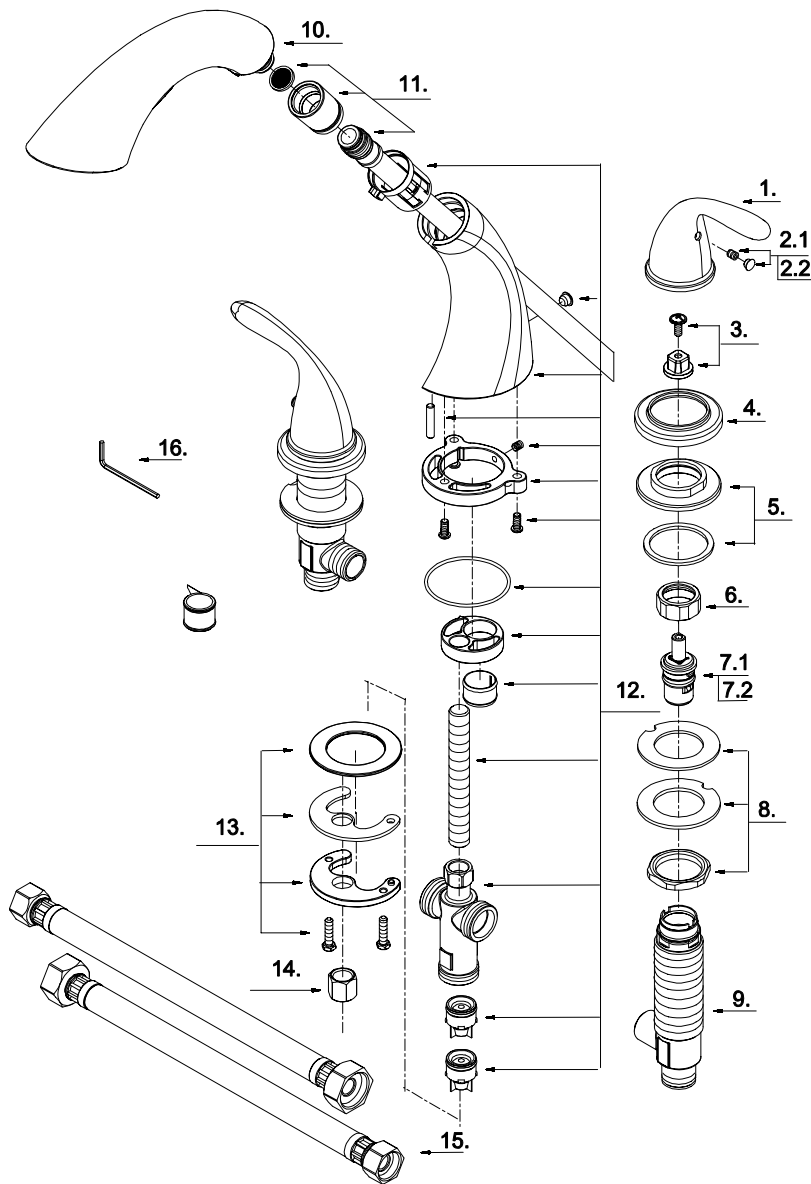

### SPECIFIED MODEL:

Model	Description	Finish
477-427	Pull-out Roman Tub Faucet	Polished Chrome
478-064	Pull-out Roman Tub Faucet	Brushed Nickel

477-427

FR2P4000CP

478-064

FR2P4000BNV

## PRODUCT SPECIFICATION DIAGRAM

477-427

FR2P4000CP

478-064

FR2P4000BNV

## EXPLODED DRAWING

**477-427**
**FR2P4000CP**
**478-064**
**FR2P4000BNV**

### PARTS LISTING

No.	Part Number	Finish		Part Description
		477-427	478-064	
1	A069753	CP	BNV	Metal Handle Assembly
2.1	A603595C			Index Button-Hot
2.2	A603595H			Index Button-Cold
3	A66D880			Handle Adaptor
4	A204237	CP	BNV	Handle Trim Ring
5	A66F226			Handle Trim Ring
6	A016259			Nut
7.1	A507102N			Ceramic Disc Cartridge-Cold
7.2	A507101N			Ceramic Disc Cartridge-Hot
8	A66D626			Mounting Hardware
9	A002570			Handle Valve Body
10	A523854	CP	BNV	Hand Spray
11	A664235	CP	BNV	Spray Hose
12	A661139	CP	BNV	Spout Body
13	A66G056			Mounting Hardware Assembly
14	A009629			Nut
15	A105778			Supply Hose
16	A031000	NI	NI	Hex Wrench (H2.5 * 19 mm L * 53 mm L)