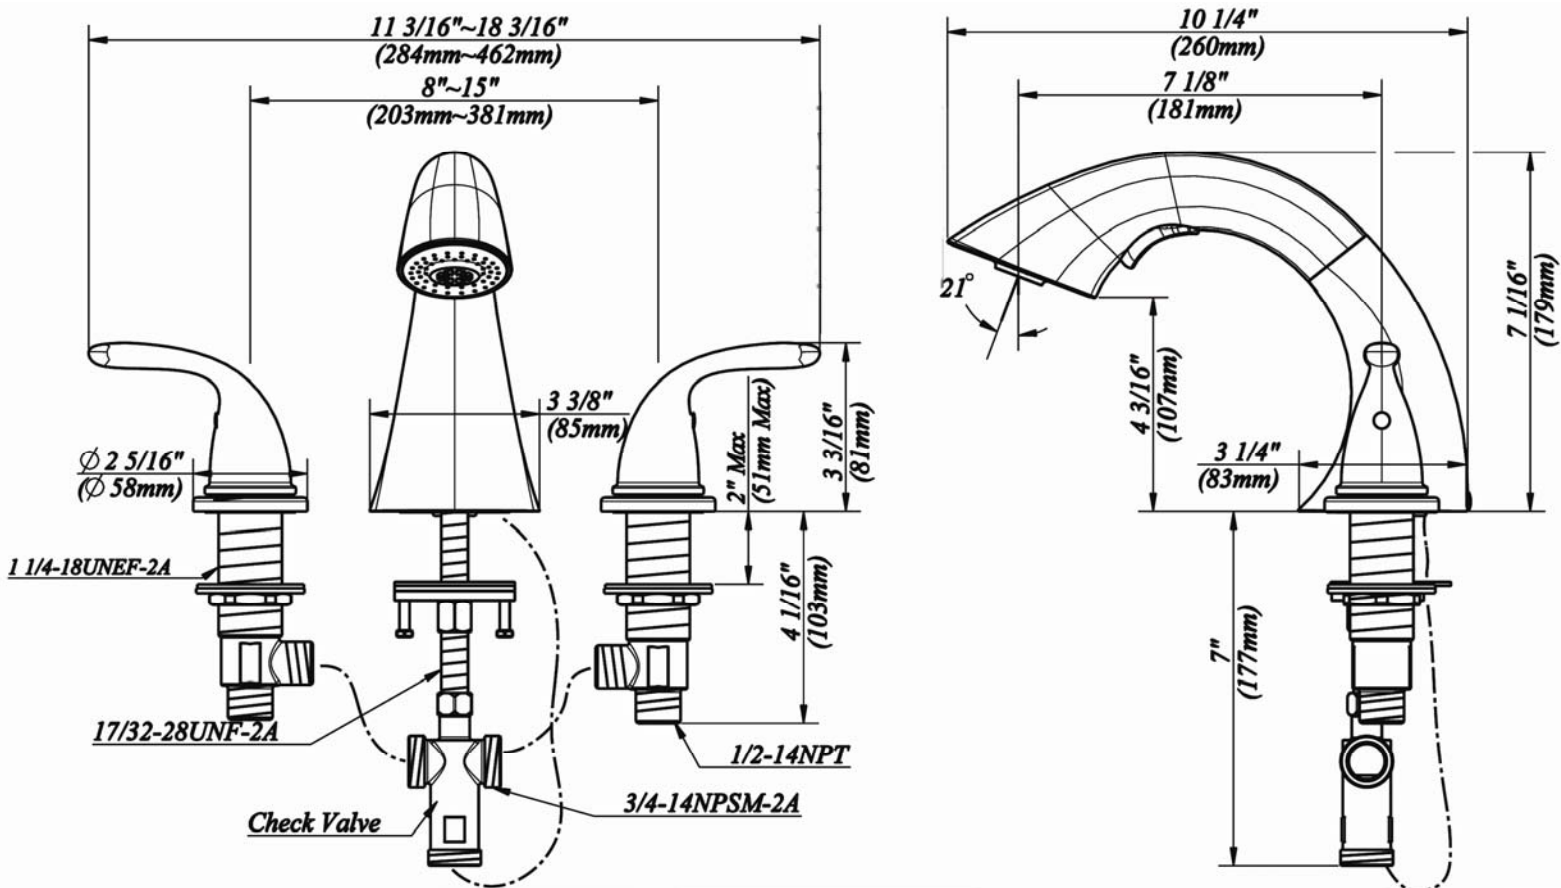

477-427

FR2P4000CP

478-064

FR2P4000BNV

PRODUCT SPECIFICATION DIAGRAM