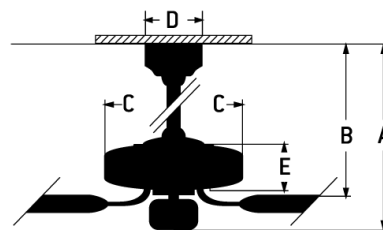

Phase II Indoor Ceiling Fan - PHZ52W4

52" Phase II 4-Blade in White w/ White Blades

Color White

Blade Finish White

Ideal for single or multi-residential use, the modern and minimalist Phase II 52" ceiling fan features a sleek integrated dimmable LED Light with 2 x 9W bulbs included, standard, 4-speed, reversible motor, reversible 4-blade design and included hard wired, 4-speed wall control.

- Hard Wired, 4 Speed Control Included
- Custom Phase II Blades Included
- Dual Mount (Flat or Angled Ceiling up to 23°)
- Indoor Rated
- Integrated 2 x 9 Watt LED Bulb Light Kit (Dimmable)
- Standard, 4-Speed Reversible Motor
- 6 inch Downrod Included
- Energy Guide 2614 CFM, High Speed 3650 CFM

Specs

Blade Sweep Opt (in.)	52
Blades	4
Blade Pitch (deg)	10.50
Motor Size (MM)	153x15
Amps at High Speed	0.47
Watts (Hi Speed)	57.45
Energy Guide Watts	36
Energy Guide CFM	2614
Energy Guide CFM_Watts	72
Energy Guide Est. Yearly	10
Energy Cost	
High Speed (CFM)	3650
Low Speed (CFM)	1440
Carton Size (CU FT)	1.94
Bulb CCT	3000
Bulb Wattage	9
CRI	80
Light Kit Options	Integrated
Lumens	955
Mounting Location	Indoor
Shipping Weight (lbs.)	18.30
UPS Oversized	No
Warranty	Limited Lifetime Warranty
Blade Finish	White

Dimensions

A:	17.72
B:	12.99
C:	10.24
D:	5.12
E:	7.17
Downrod Length (in.)	6

Finish

White

Craftmade • PO Box 191063 • Dallas, TX • 75219 • • • © 2024 All Rights Reserved