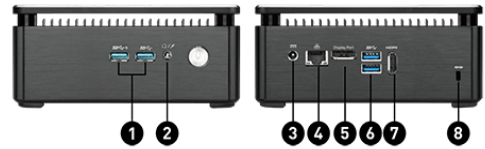

VESA Mountable

VESA mountable design makes the PC completely invisible on your desk.

ULTRA 4KHD

Ultra 4K HD

Experience the incredibly sharp and crisp images, movies and gameplay etc., to meet your sensory needs

CONNEXION

- 1. 2x USB 3.1 Gen 1 Type-A
- 2. 1x Mic in/Audio jack
- 3. 1x DC-in
- 4. 1x RJ45
- 5. 1x DP out
- 6. 2x USB 3.1 Gen 1 Type-A
- 7. 1x HDMI out
- 8. 1x Kensington lock