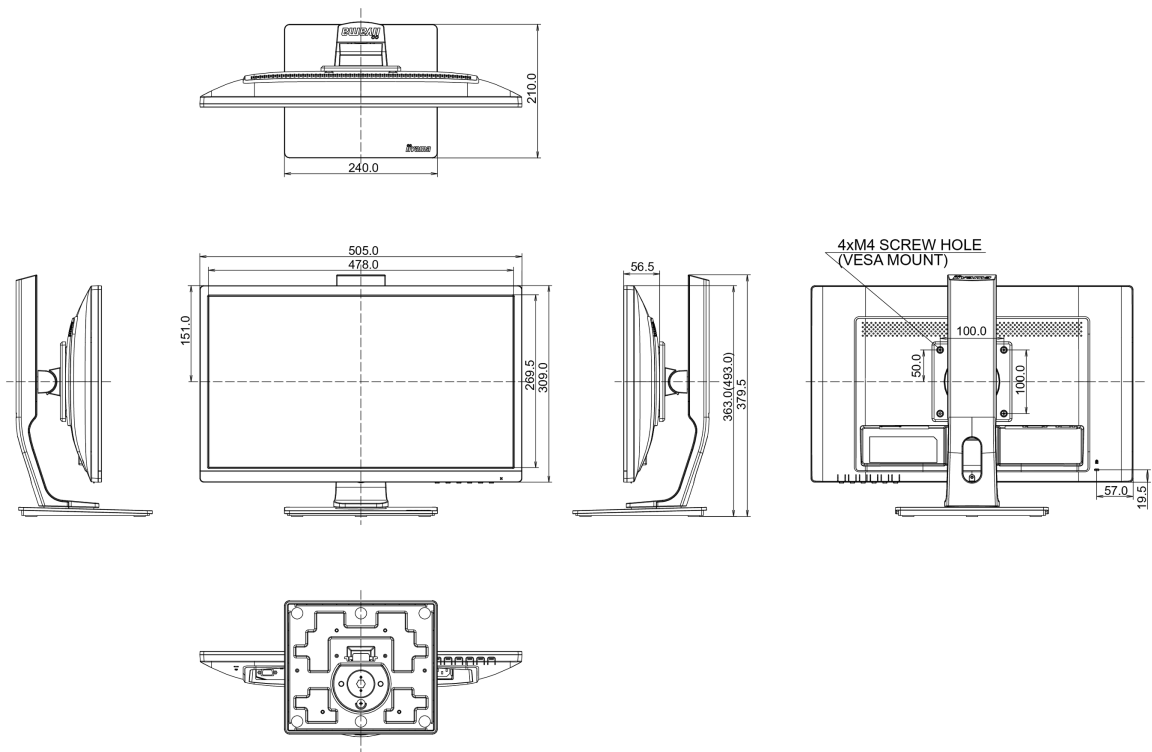

01 DISPLAY CHARACTERISTICS

Diagonal	21.5", 54.7cm
Panel	TN LED, matte finish
Native resolution	1920 x 1080 (Full HD 1080p, 2.1 megapixel)
Aspect ratio	16:9
Panel brightness	250 cd/m ²
Static contrast	1000:1
Advanced contrast	80M:1
Response time (GTG)	1ms
Viewing zone	horizontal/vertical: 170°/160°, right/left: 85°/85°, up/down: 80°/80°
Colour support	16.7mIn (sRGB: 99%; NTSC: 72%)
Horizontal Sync	30 - 80kHz
Viewable area W x H	476.6 x 268.1mm, 18.8 x 10.6"
Pixel pitch	0.248mm
Colour	matte

04 MECHANICAL

Display position adjustments	height, pivot (rotation), swivel, tilt
Height adjustment	130mm
Rotation (PIVOT function)	90°
Swivel stand	90°; 45° left; 45° right
Tilt angle	22° up; 5° down
VESA mounting	100 x 100mm

05 ACCESSORIES INCLUDED

Cables	power (1.5m), DVI (1.5m), Audio (1.5m)
Other	quick start guide, safety guide

06 POWER MANAGEMENT

Power supply unit	internal
Power supply	AC 100 - 240V, 50/60Hz
Power usage	21W typical, 0.49W stand by, 0.37W off mode

Product dimensions W x H x D	505 x 363 (493) x 210mm
Weight (without box)	4.8kg
EAN code	4948570116539

All trademarks and registered trademarks acknowledged. E & O E. Specification subject to change without notice. All LCD's comply with ISO-9241-307:2008 in connection with pixel defects.