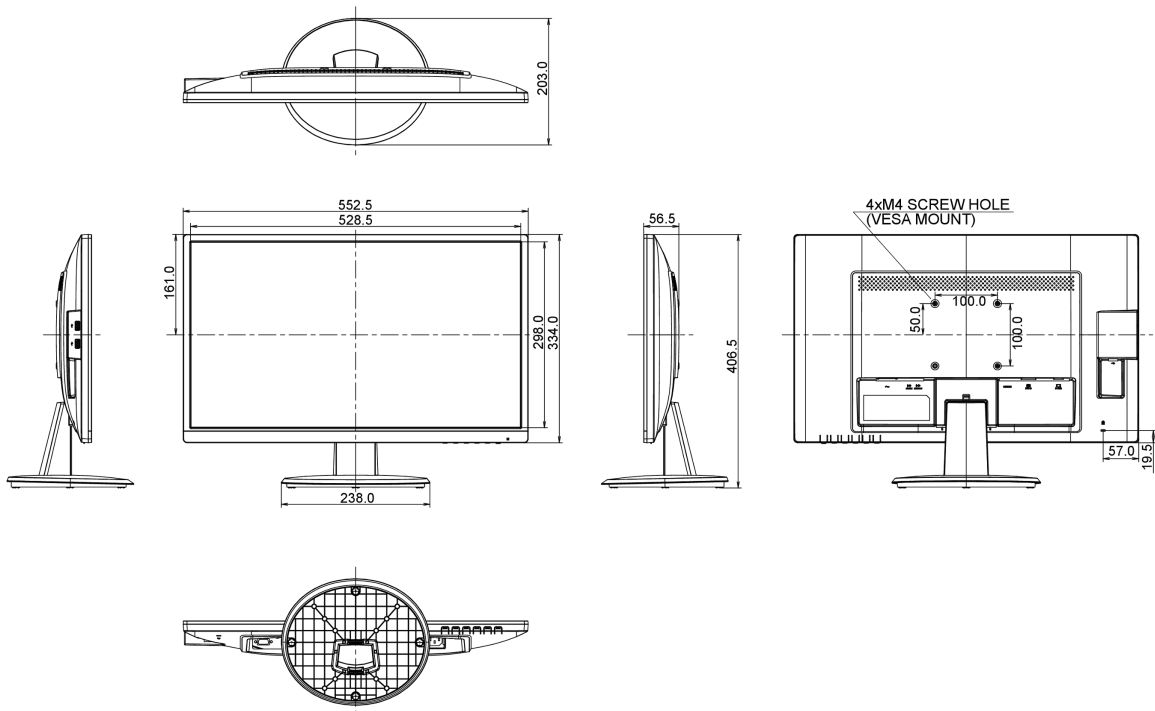

## 04 MECHANICAL

Display position adjustments	tilt
Tilt angle	22° up; 5° down
VESA mounting	100 x 100mm

## 08 DIMENSIONS / WEIGHT

Product dimensions W x H x D	552.5 x 406.5 x 203mm
Box dimensions W x H x D	622 x 410 x 120mm
Weight (without box)	3.9kg
EAN code	4948570115655

All trademarks and registered trademarks acknowledged. E & O E. Specification subject to change without notice. All LCD's comply with ISO-9241-307:2008 in connection with pixel defects.