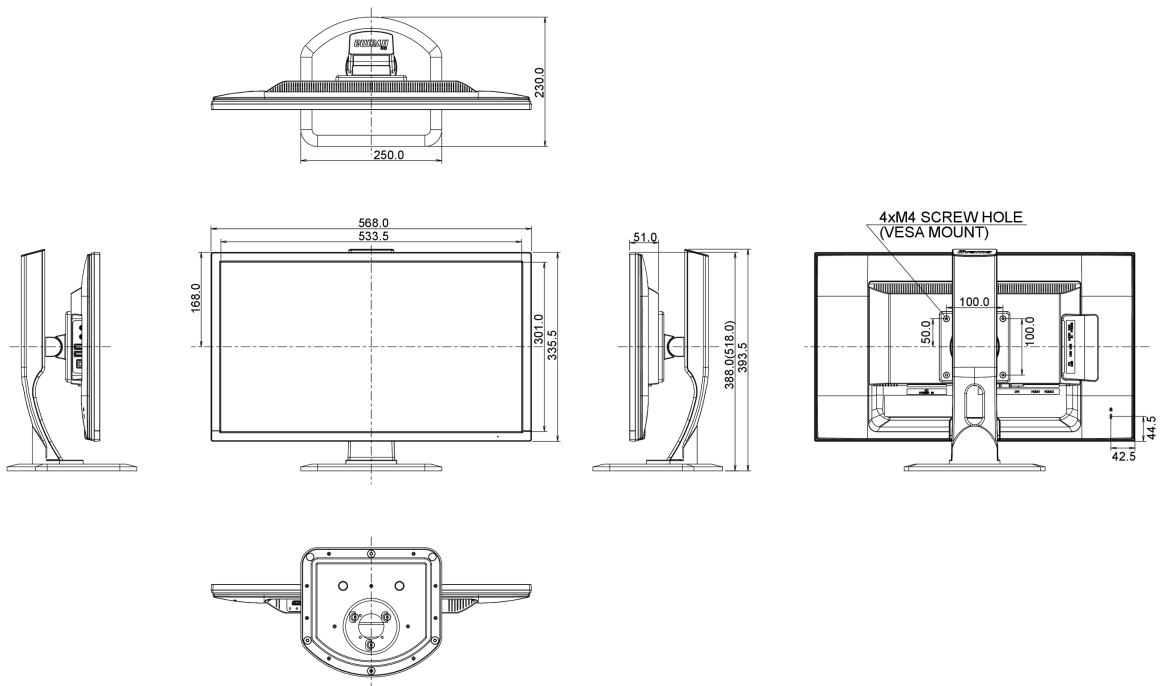

Cables power, DVI, USB, Audio, DP

Other quick start guide, safety guide

06 POWER MANAGEMENT

Power supply unit internal

Power supply AC 100 - 240V, 50/60Hz

Power usage 34W typical, 0.5W stand by, 0.5W off mode

07 SUSTAINABILITY

Regulations CE, TÜV-Bauart, VCCI-B, PSE, RoHS support, ErP, WEEE, CU, REACH

REACH SVHC above 0.1%: Lead

08 DIMENSIONS / WEIGHT

Product dimensions W x H x D 568 x 388 (518) x 230mm

Weight (without box) 5.6kg

EAN code 4948570115228

All trademarks and registered trademarks acknowledged. E & O E. Specification subject to change without notice. All LCD's comply with ISO-9241-307:2008 in connection with pixel defects.

© IIYAMA CORPORATION. ALL RIGHTS RESERVED