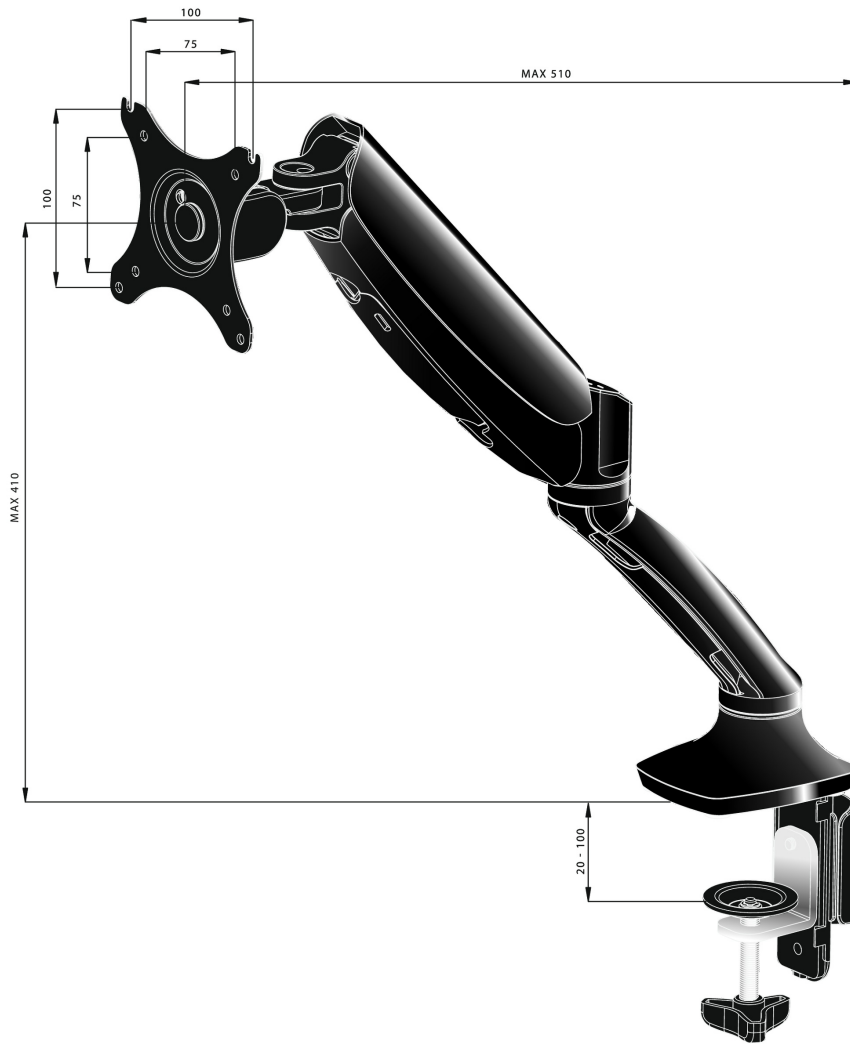

### Sleek and stylish single gas spring monitor arm

The iiyama DS3001C-B1 is a desk mount (grommet or clamp) for flat screens up to 27". Using the arm guarantees you gain additional space on your desk and the cable management system helps to keep the workplace tidy. But more importantly, offering broad adjustment capabilities including tilt, swivel, height and rotation, the arm makes sure you can easily adjust the screen position to your preferences assuring ergonomic body posture.

#### 01 TECHNICAL SPECIFICATION

Type	gas spring desk mount for desktop monitor
Number of screens	1
Desk monut	desk clamp or desk grommet
Screen size	10" - 27"
Height adjustment	0 - 410mm
Screen rotation	PIVOT 90°
Tilt	-85° - 15°
Swivel	360°
Max weight capacity	5kg / monitor
VESA minimum	75 x 75mm
VESA maximum	100 x 100mm

## 02 DIMENSIONS / WEIGHT

EAN code

4948570032105

*All trademarks and registered trademarks acknowledged. E & O E. Specification subject to change without notice. All LCD's comply with ISO-9241-307:2008 in connection with pixel defects.*