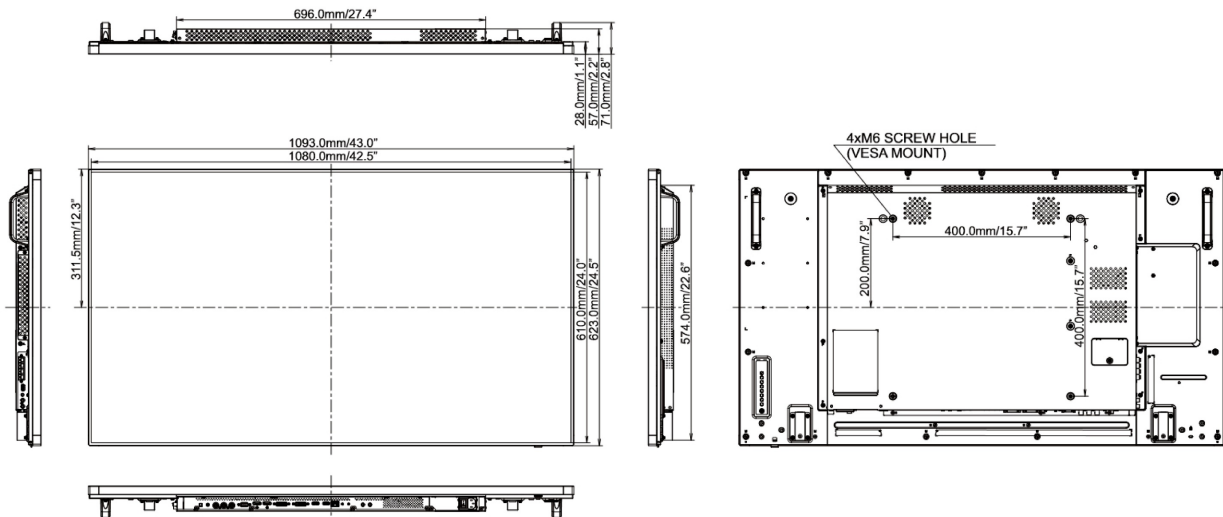

## 09 DIMENSIONS / WEIGHT

Product dimensions W x H x D 1093 x 623.0 x 71mm

Weight (without box) 19kg

All trademarks and registered trademarks acknowledged. E & O E. Specification subject to change without notice. All LCD's comply with ISO-9241-307:2008 in connection with pixel defects.