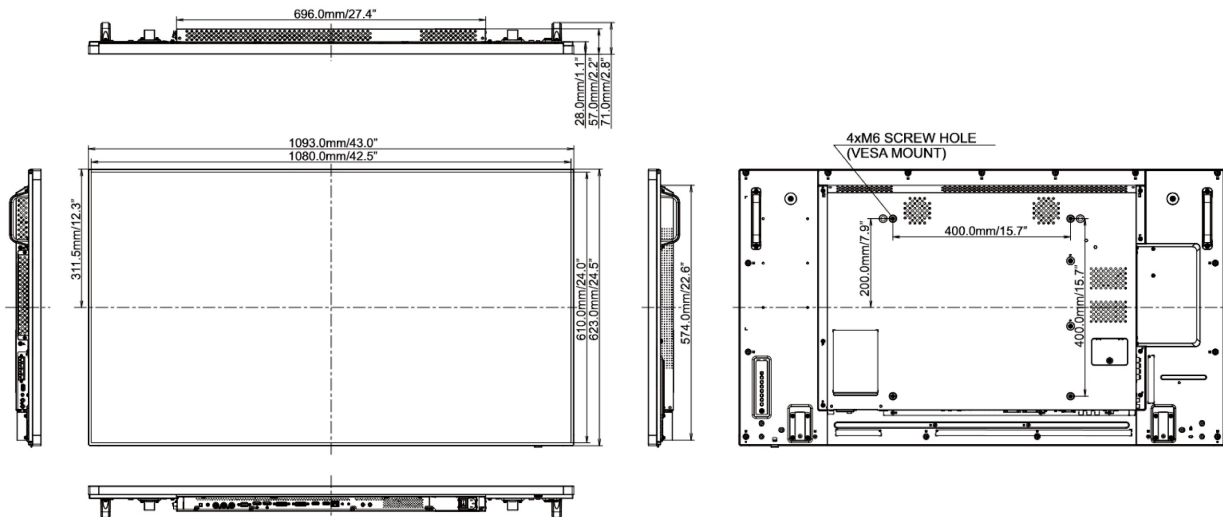

REACH SVHC above 0.1%: Lead

09 DIMENSIONS / WEIGHT

Product dimensions W x H x D 1093 x 623.0 x 71mm

Weight (without box) 19kg

All trademarks and registered trademarks acknowledged. E & O E. Specification subject to change without notice. All LCD's comply with ISO-9241-307:2008 in connection with pixel defects.