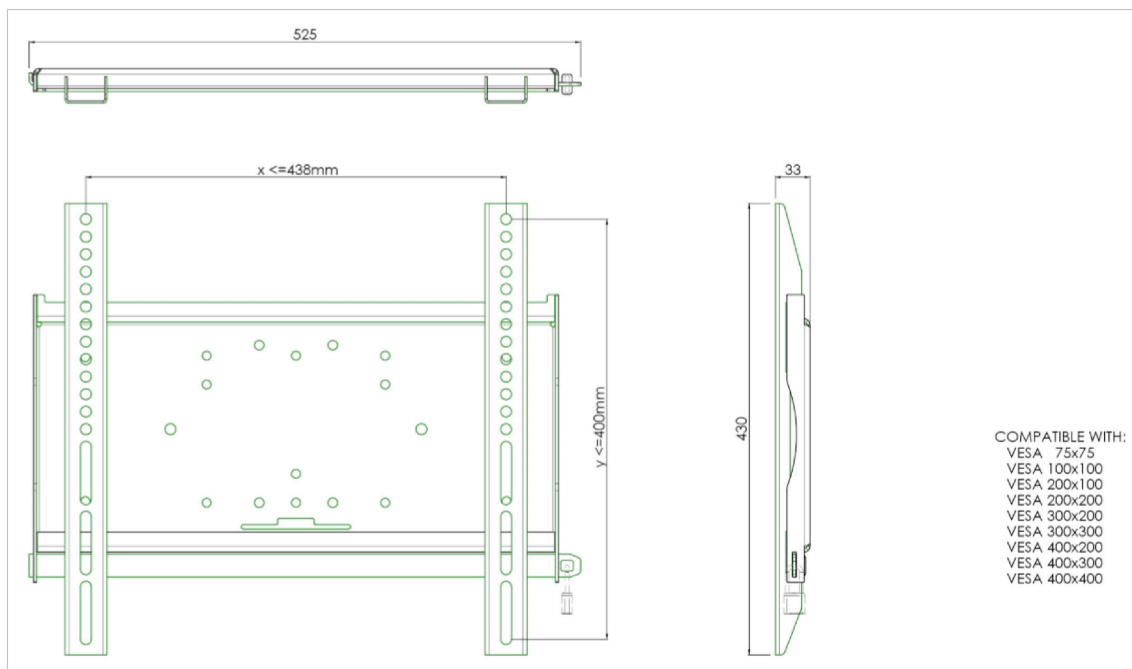

Universal wall mount, max 438x400mm. 125kg

All universal wall mounts are VESA compatible. Besides wall mounting, all our wall mounts can be used for ceiling mounting in combination with a tube set and for floor mounting (using coupling bolts) together with a stand. The mounts include fastening material to secure the mount to the display. Furthermore they include a safety bar or fixation, offering you protection from theft; a padlock is to be added separately.

01 DIMENSIONS / WEIGHT

EAN code

4948570031467

All trademarks and registered trademarks acknowledged. E & O E. Specification subject to change without notice. All LCD's comply with ISO-9241-307:2008 in connection with pixel defects.