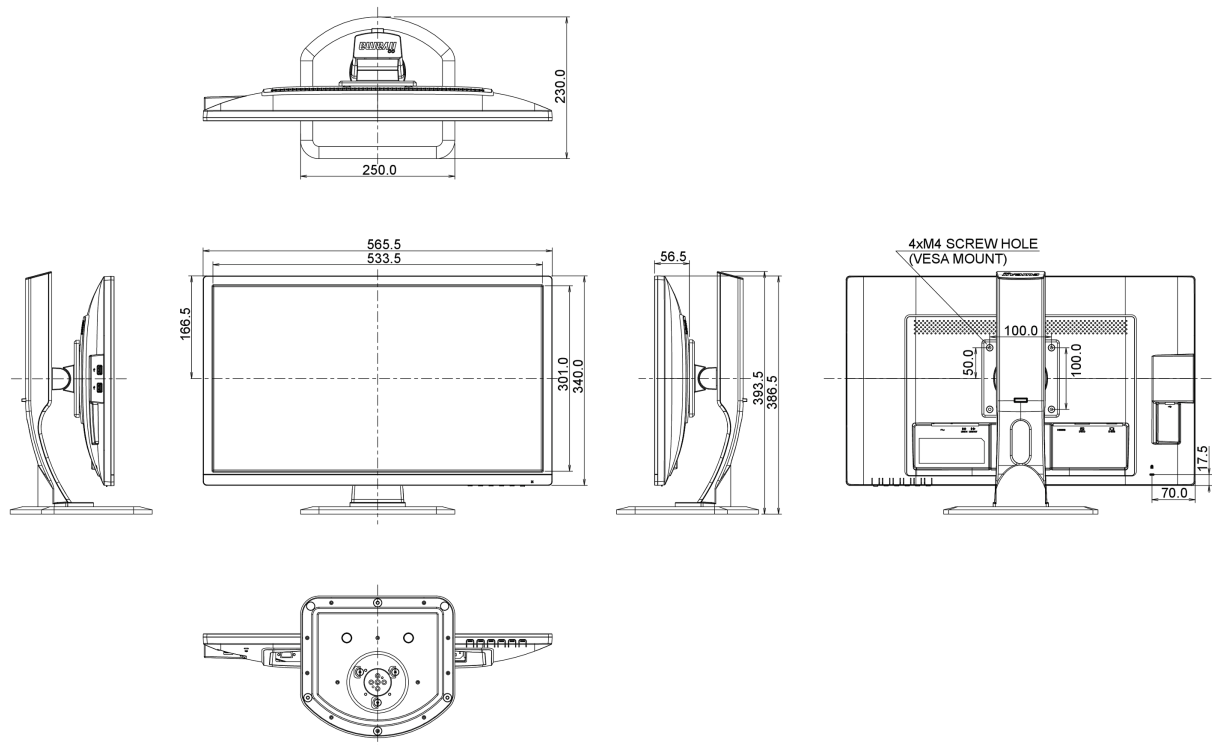

08 DIMENSIONS / WEIGHT

Product dimensions W x H x D

565.5 x 386.5 (516.5) x 230mm

Weight (without box)

5.1kg

All trademarks and registered trademarks acknowledged. E & O E. Specification subject to change without notice. All LCD's comply with ISO-9241-307:2008 in connection with pixel defects.

© IIYAMA CORPORATION. ALL RIGHTS RESERVED