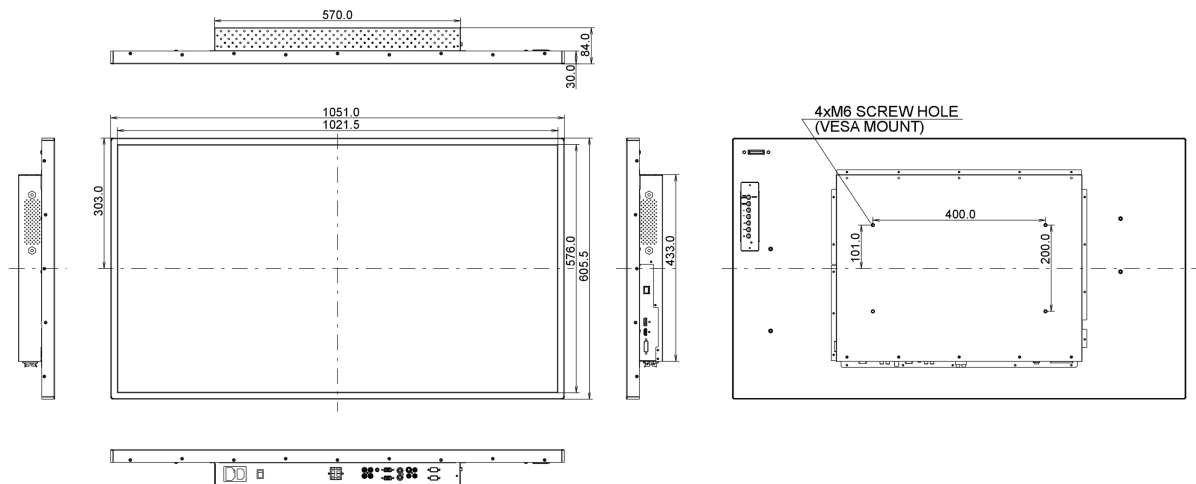

Product dimensions W x H x D 1051 x 605.5 x 84mm

Weight (without box) 22kg

All trademarks and registered trademarks acknowledged. E & O E. Specification subject to change without notice. All LCD's comply with ISO-9241-307:2008 in connection with pixel defects.