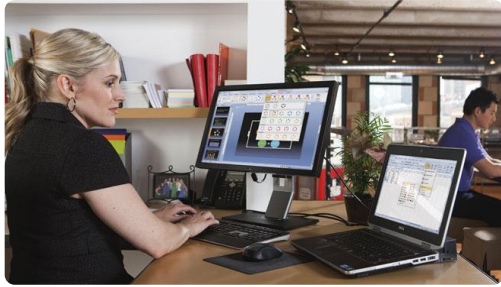

## Productivity

Achieve desktop functionality in the office with a full docking solution recommended for your Dell Latitude 3000 series laptop.