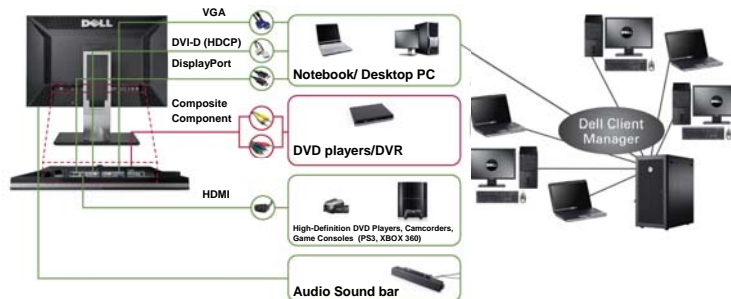

U2410 with IPS panel      Monitor with TN panel

(Simulated Screen Images)

U2410 delivers image fluidity with unparalleled clarity for motion videos.

- **Stable Image quality** is certain with the adoption of IPS panel for Dell U2410.

## EXCELLENT MULTIMEDIA, VIDEO AND GRAPHIC CAPABILITY

- Digital connectivity found in the U2410 helps enhance sound and picture quality.
- **DVI-D(HDCP)** helps to ensure high quality image (reduced jitter) and astounding color uniformity .
- Future-proof your U2410 that incorporates **HDMI™** Technology.
- With **DisplayPort**, there is no loss of quality as content signals are kept digital between connections.
- **Composite and Component** allows connection to other video devices such as game consoles.
- Height-adjustable stand also allows tilt, swivel and pivot adjustability which helps to enable maximum viewing.
- Remote Management enabled when connected to Dell Client Manager
- Great audio experience with a fashionable sound bar (optional) that connects directly to the back without need for power cord.