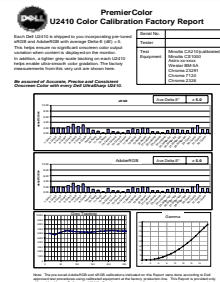

U2410 Color Calibration Factory Report

PREMIERCOLOR IS COMPATIBLE WITH INDUSTRY COLOR STANDARDS

- **Supports and compatible with industry color spaces** which professionals involved in color-centric work use such as AdobeRGB (96% coverage), sRGB(100% coverage) and xvYCC compatibility.

PREMIERCOLOR PROVIDES USER-ENABLED COLOR ADJUSTMENTS

- **Dedicated "CustomColor" mode (6-axis Color Control)** for technically savvy users who appreciates some level of customization.

Saturation and Hue can be adjusted.
See Image A & B