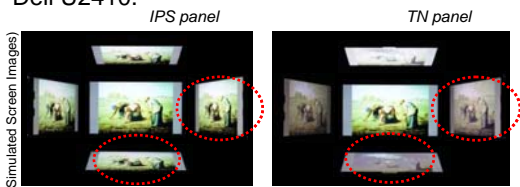

(Simulated Screen Images)

- **High brightness of 400cd/m²** (typical) provides superb performance when viewing motion video at high luminance.

- **80,000:1 Dynamic Contrast Ratio** helps produce amazing and vivid color details such as deep blacks and bright reds as images are displayed thereby providing excellent photos and videos.