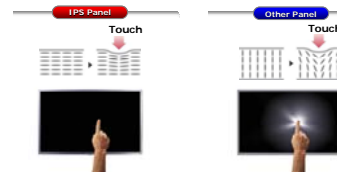

U2410 delivers image fluidity with unparalleled clarity for motion videos.

Stable Image when screen is touched

Ripple effect seen when screen is touched.

(Simulated Screen Images)