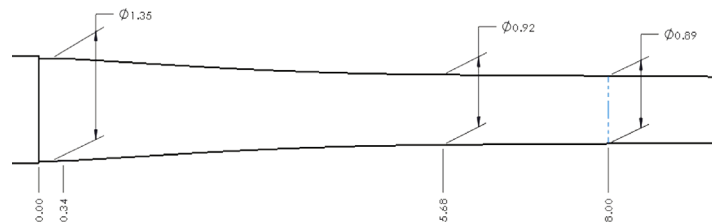

Grip Type: Semi-pistol,
1.61" at widest point

Overall Length: 31.1" collapsed

Bedding Block: Full Length

Comb/Cheek Rest: Fixed

Length of Pull: Fixed, 13.5" standard
12.5" to 14.5" available

Forend Width: 1.47" at tip
1.94" at widest point

Stock Body Width: 1.94"

Ambidextrous: Yes

Sling Studs: 1 rear, 1 front

Weight: TBD

BARREL CHANNEL DIMENSIONS

FOREND SHAPE

STOCK COLOR OPTIONS