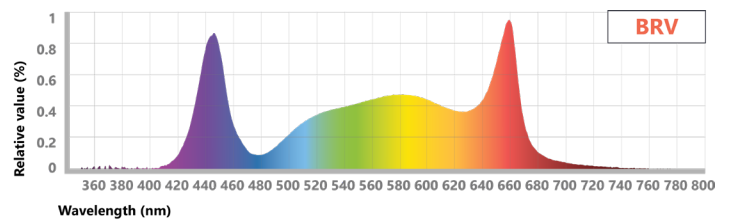

Type BR

Increased blue ratio boosts secondary metabolite production to promote crop quality and phytochemical profile