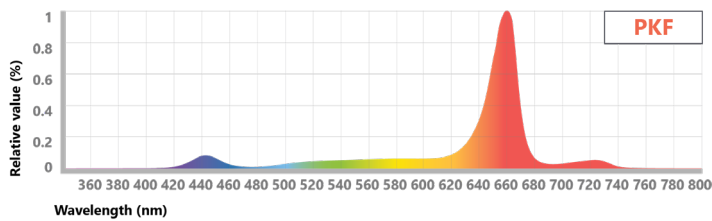

Spectra

Type R

High red light to optimize plant growth and photosynthesis

Type F

Encourages a stretching and expansion response for more robust growth

Type V

Lowest red light for secondary metabolite production to promote plant structure and leaf mass