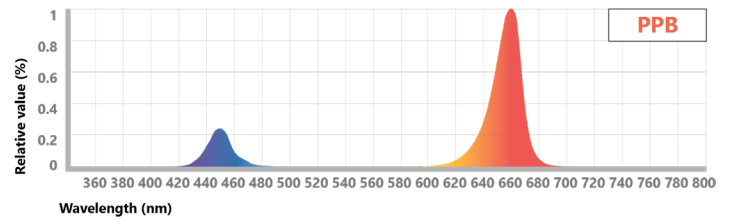

Type B

Light that supports biomass and secondary metabolite production