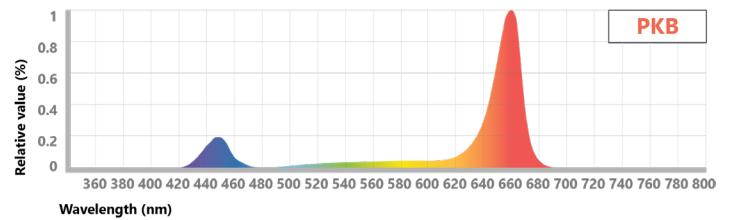

Type B

Light that supports biomass and secondary metabolite production