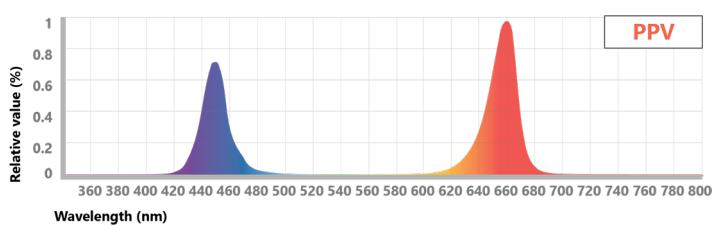

Spectra

Type R

High red light to optimize plant growth and photosynthesis

Type F

Encourages a stretching and expansion response for more robust growth

Type V

Lowest red light for secondary metabolite production to promote plant structure and leaf mass