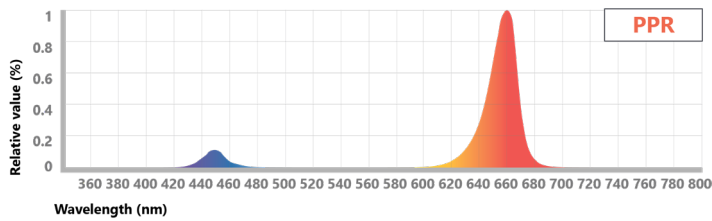

Sustainable

Efficiency levels hitting 3.2 $\mu\text{mol}/\text{J}$ lets you grow more while consuming less than ever before

Effortless

Increased run lengths and simplified connectors make the Lynk² even easier to install than the previous generation

Spectra

Type R

High red light to optimize plant growth and photosynthesis

Type F

Encourages a stretching and expansion response for more robust growth

Type V

Lowest red light for secondary metabolite production to promote plant structure and leaf mass