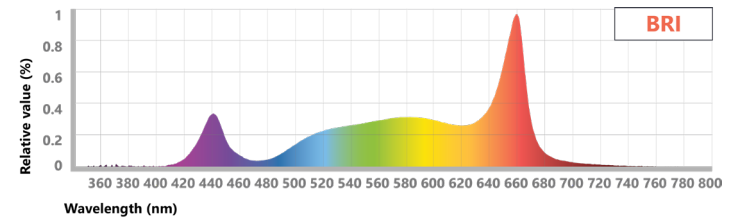

Type BR

Increased blue ratio boosts secondary metabolite production to promote crop quality and phytochemical profile