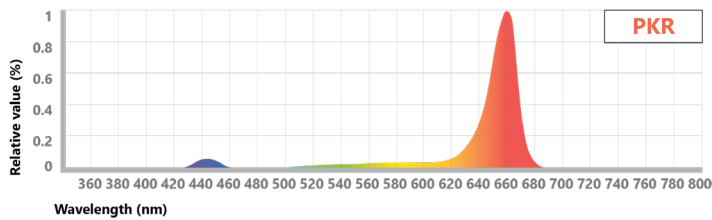

Spectra

Type R

High red light to optimize plant growth and photosynthesis

Type F

Encourages a stretching and expansion response for more robust growth

Type V

Lowest red light for secondary metabolite production to promote plant structure and leaf mass