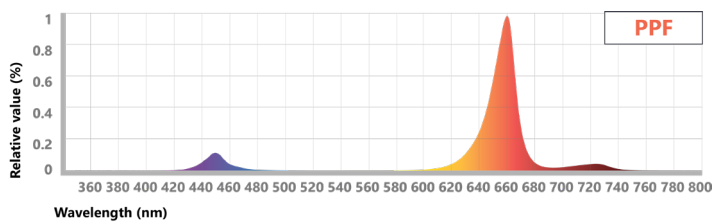

Spectra

Type R

High red light to optimize plant growth and photosynthesis

Type F

Encourages a stretching and expansion response for more robust growth

Type V

Lowest red light for secondary metabolite production to promote plant structure and leaf mass