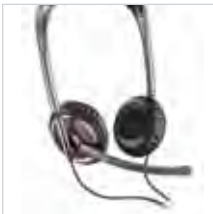

16-18
USB Corded Headsets