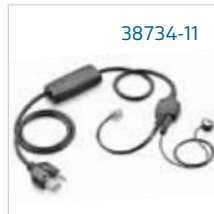

- 37818-11 APS-11, Electronic Hook Switch, Siemens®/Funwerk®/Auerswald®/Agfeo®/Aastra®/DeTeWe®
- 37820-11 APT-31, Electronic Hook Switch, Avaya® Gmbh (Tenovis)
- 38350-11 APC-41, Electronic Hook Switch, Cisco®
- 38439-11 APP-51, Electronic Hook Switch, Polycom®
- 38633-11 APV-66, Electronic Hook Switch, Avaya (EU24)
- 38734-11 APV-63, Electronic Hook Switch, Avaya
- 38908-11 APA-23, Electronic Hook Switch, Alcatel®
- 60961-35 HL10 Handset Lifter, Straight Plug
- 78887-01 RD-1 Electronic Hook Switch, Shoretel®/Toshiba®/Adtran®/Allworx®
- 83018-11 APU-71, Electronic Hook Switch, Avaya (Nortel®)/Cisco
- 87317-01 APC-45, Electronic Hook Switch, Cisco
- 87327-01 APD-80, Electronic Hook Switch

86079-01

80287-01

86008-01

37818-11

37820-11

38350-11

38439-11

38633-11