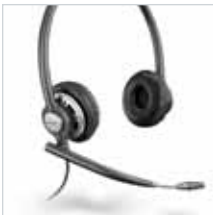

19-26
Corded Office Headsets