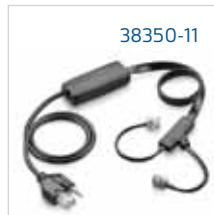

38734-11

38350-11