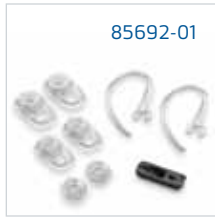

Blackwire 435, Stereo, Convertible, C435

In the Box

Blackwire 420	
Headset	Quick Start Guide
Carrying Pouch	
Blackwire 435	
Headset	Clothing Clip
Carrying Case	Quick Start Guide

83296-02

83422-01

85692-01

85695-01