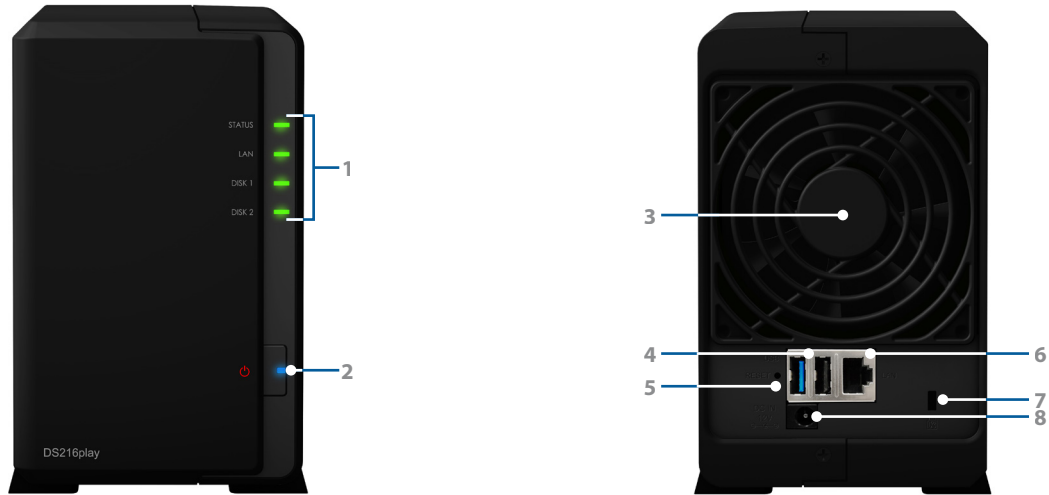

Connections & Buttons

1	LED indicator	2	Power button	3	Fan	4	USB 3.0 port (blue) / 2.0 port (black)
5	Reset button	6	Gigabit (RJ-45) LAN port	7	Kensington Security Slot	8	Power port

Technical Specifications

Hardware

CPU	STM STiH412 dual-core 1.5GHz
Floating point unit	Yes
Hardware encryption engine	Yes
Hardware transcoding engine	Yes; Supported codec: MPEG-4 Part 2 (XVID, DIVX5), MPEG-2, VC-1, H.264 (AVC), H.265 (HEVC); Maximum resolution: 4K (3840 x 2160); Maximum frame rate per second (FPS): 24 (H.264) / 30 (H.265)
RAM size	DDR3 1GB
Compatible drive type	3.5"/2.5" SATA III/II x 2 (Hard drives not included. Disk holders are required for 2.5" drives.)
Maximum internal raw capacity	16TB (8TB HDD x 2) (The actual capacity will differ according to volume types.)
External ports	USB 3.0 port x 1, USB 2.0 port x 1
Size (HxWxD)	165 mm x 100 mm x 225.5 mm
Weight	880g
LAN	Gigabit (RJ-45) x 1
Wireless support	Yes (wireless dongles not included)
Wake on LAN/WAN	Yes
Scheduled power on/off	Yes
AC input power voltage	100V to 240V
Power frequency	50Hz to 60Hz, single phase
Operating temperature	5°C to 40°C (40°F to 104°F)
Storage temperature	-20°C to 60°C (-5°F to 140°F)
Relative humidity	5% to 95% RH

General

Networking protocols	CIFS, AFP, NFS, FTP, WebDAV, CalDAV, iSCSI, Telnet, SSH, SNMP, VPN (PPTP, OpenVPN™, L2TP)
File system	Internal: ext4 External: ext4, ext3, FAT, NTFS, HFS+ (read only)
Storage management	Maximum single volume size: 16TB, Maximum internal volume: 256, Maximum iSCSI Target: 10, Maximum iSCSI LUN: 10
Supported RAID type	Synology Hybrid RAID (SHR), Basic, JBOD, RAID 0, RAID 1
File sharing capability	Maximum user account: 2048, Maximum group: 256, Maximum shared folder: 256, Maximum concurrent CIFS/AFP/FTP/File Station connection: 256
Privilege	Windows Access Control List (ACL)
Directory service	Windows AD Integration: Domain Users login via Samba (CIFS)/AFP/FTP/File Station, LDAP integration
Security	FTP over SSL/TLS, IP auto-block, firewall, encrypted network backup over Rsync, HTTPS connection
Utilities	Synology Web Assistant, Synology Assistant, Cloud Station, Photo Station Uploader, Evidence Integrity Authenticator
Supported clients	Windows XP onwards, Mac OS X® 10.7 onwards, Ubuntu 12 onwards
Supported browsers	Chrome™, Firefox®, Internet Explorer®: 8 onwards, Safari® 7 onwards, Safari (iOS® 7 onwards on iPad®), Chrome (Android 4.0 onwards on tablets)