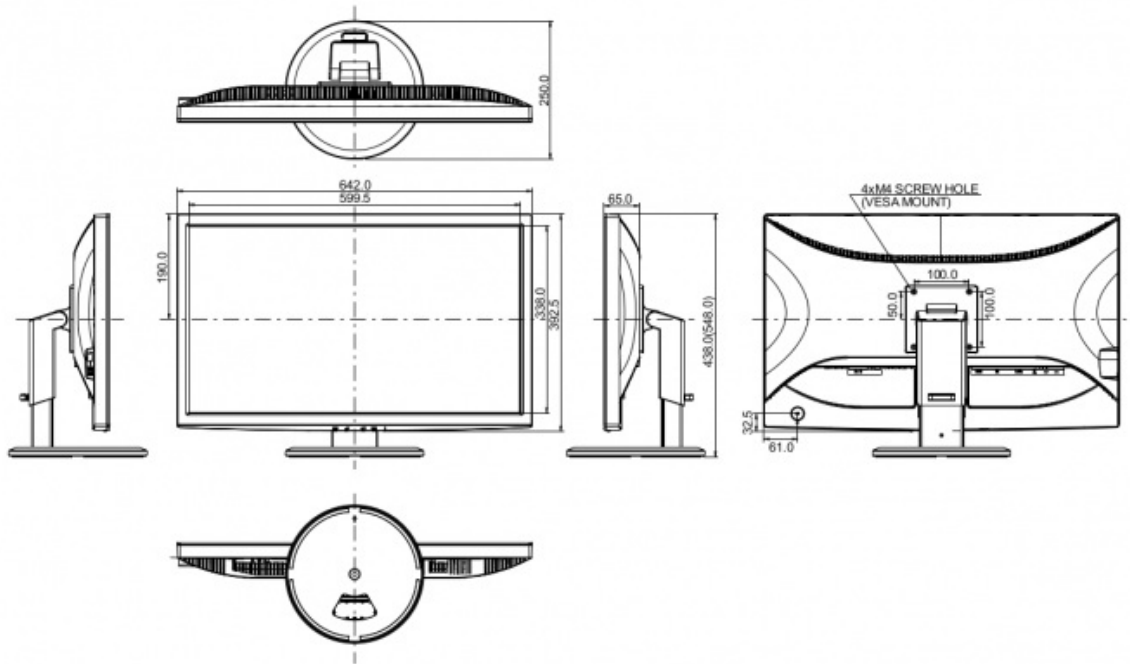

ROTATION (PIVOT FUNCTION)	90°
SWIVEL STAND	340°; 170° left; 170° right
TILT ANGLE	22° up; 4° down
VESA MOUNTING	100 x 100 mm
COLOUR	White

4. ACCESSORIES

INCLUDED ACCESSORIES	power cable, DVI-D cable, audio cable, USB cable, stand, screw (x2), quick start guide, safety guide
----------------------	--

ENERGY EFFICIENCY CLASS	B
ON MODE POWER CONSUMPTION	31.3W
ANNUAL ENERGY CONSUMPTION	46 kWh/annum*
VISIBLE SCREEN DIAGONAL	69 cm; 27"; (27" segment)

This is information under Regulation (EU) No 1062/2010.

8. DIMENSIONS & WEIGHT

DIMENSIONS W X H X D	642 x 438 (548) x 250 mm
WEIGHT	8 kg

All trademarks and registered trademarks acknowledged. E & O E. Specification subject to change without notice. All LCD's comply with ISO-9241-307:2008 in connection with pixel defects.