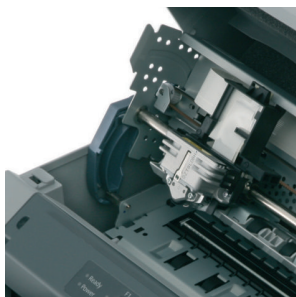

Reliable printhead and ribbon