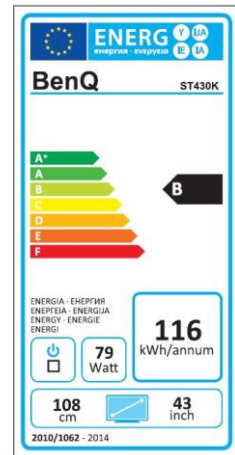

Data sheet

BenQ ST430K

large format display

- 4K UHD 3840 x 2160
- Android 4.3 OS System
- Multiple display administrator
- X-Sign Support
- USB play back function

HDMI

Panel	Model : ST430K Art. No. / EAN Code : 9H.F36TK.RA2 / 471 8755 06491 3 Typ : 109,2 cm / 43" Wide, LED Panel with IPS Technology Native resolution : 3840 x 2160 4K UHD / 16:9 Panel : 10 Bit Pixel Pitch : 0,2451mm / 0,2451 mm Max. Color : 1,07 Mrd. Backlight : Direct LED Viewing angle H / V : 178° / 178° Contrast (static) : 1.200:1 Brightness : 380 cd/m ² Response time : 8 ms
Connection	Input : Line in (RCA), Power AC, HDMI x3, VGA, RJ45, Component in (YPbPr, RCA), USB (playback) x4 Output : Line out (3,5mm), Audio out Koaxial, Composite video out (RCA)
Control	Multiple Display Control (MDA) : unterstützte Betriebssysteme: WinXP 32 bit, WinVista 32/64 bit SP2, Windows 7 32/64 bit Specials : Schedule function will be not supported! Controls : 6 OSD-buttons and 1 Standby-button Functions : Image Setting, Source / Volume Control, Sharpness Enhancement, HDMI-HDCP, HDMI-MHL, 10 Bit color processing, EZ-Suite
Extras	Speaker : 8W x 2 Storage memory : 4 GB Mounting : 200 x 300 mm Mounting direction : Landscape / Portrait Operation : 18/7
Energy	Power supply : Internal Voltage for operation : 100 ~ 240 VAC ; 50 / 60 Hz Power consumption (max.) :: < 98 W / 98 W (sleep mode) : < 0.5 W / 0.5 W
Certification	Safety : CE
Environment	Operation : + 0 ~ +40°C ; 10 ~ 80% air humidity Storage : -20 ~ +55°C ; 10 ~ 85% air humidity
Characteristic	Weight net : 8 kg Housing color / material : black Bezel Width (T/B/L/R) : 6,1/13,6/6,1/6,1 mm Dimension (W x H x T) : 970 x 564 x 74 mm Accessories : Power- / VGA- / HDMI- cable, Remote incl. Batteries, Quick Start Guide, Stand Warranty term : 3 years OSE (on site exchange)