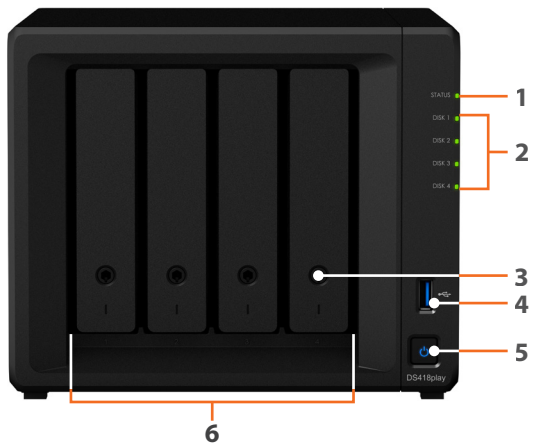

Optimal Performance and Hardware Design

Synology DS418play is a 4-bay network attached storage solution equipped with an **dual-core** processor and **2GB DDR3L memory (expandable up to 6GB)**. With Link Aggregation enabled, DS418play delivers great sequential throughput performance at over **226 MB/s reading** and **220 MB/s writing**¹. With **AES-NI hardware accelerated encryption**, DS418play delivers encrypted data throughput at over **226 MB/s reading** and **185 MB/s writing**¹.

Hardware Overview

Front

Rear

1	Status indicator	2	Drive status indicator	3	Drive tray lock	4	USB 3.0 port
5	Power button and indicator	6	Drive tray	7	1GbE RJ-45 port	8	Reset button
9	USB 3.0 port	10	Power port	11	Fan	12	Kensington Security Slot