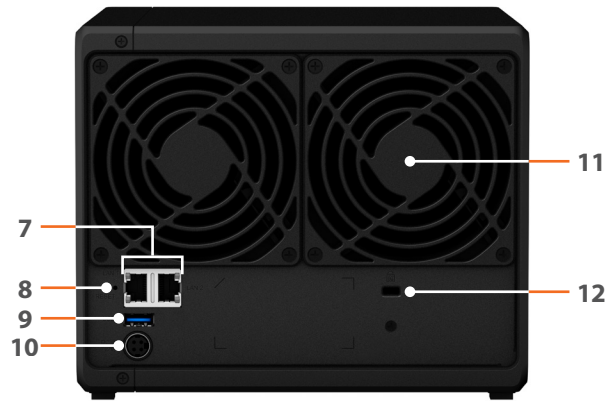

Hardware Overview

Front

Rear

1	Status indicator	2	Drive status indicator	3	Drive tray lock	4	USB 3.0 port
5	Power button and indicator	6	Drive tray	7	1GbE RJ-45 port	8	Reset button
9	USB 3.0 port	10	Power port	11	Fan	12	Kensington Security Slot