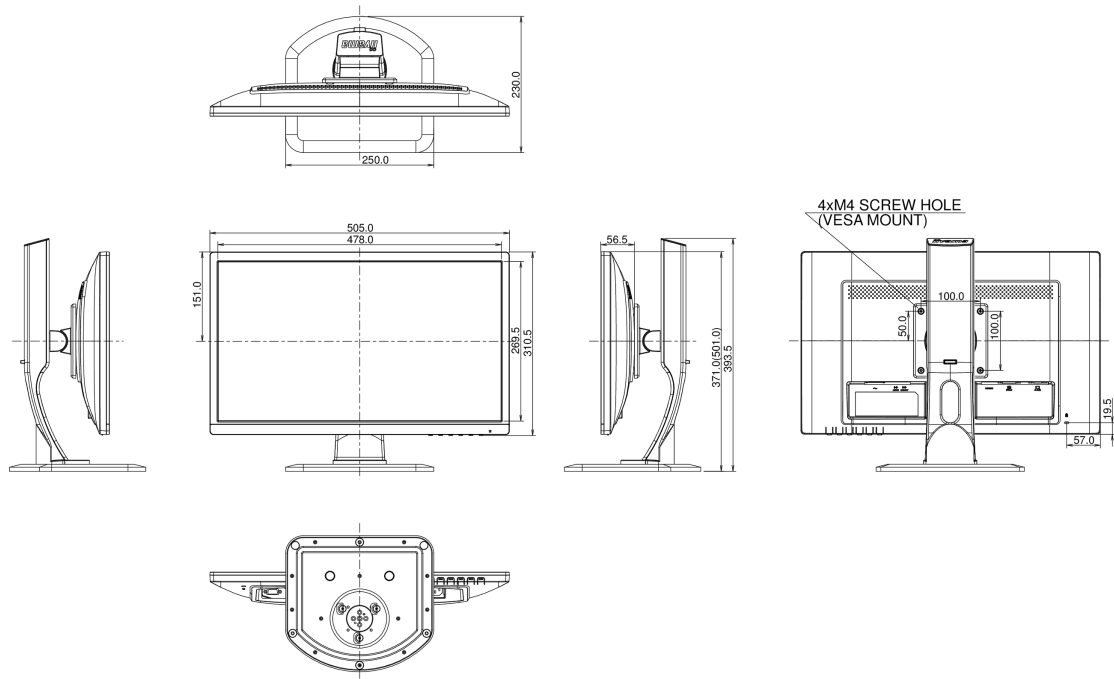

## 04 MECHANICAL

Display position adjustments	height, swivel, tilt, pivot (rotation)
Height adjustment	130mm
Rotation (PIVOT function)	90°
Swivel stand	90°; 45° left; 45° right
Tilt angle	22° up; 5° down
VESA mounting	100 x 100mm

## 08 DIMENSIONS / WEIGHT

Product dimensions W x H x D

505 x 371.5 (501.5) x 230mm

Weight (without box)

4.8kg

All trademarks and registered trademarks acknowledged. E & O E. Specification subject to change without notice. All LCD's comply with ISO-9241-307:2008 in connection with pixel defects.