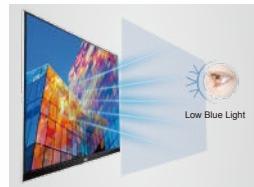

Limitless **V**ision with Infinite **P**ossibilities

00 SERIES MONITOR

- Frameless Design
- VGA & HDMI
- VESA Mount
- Low Blue Mode & Flicker Free

► Feature

IPS Panel

Experience superb picture quality with advanced IPS technology for brilliant, consistent colour and wide viewing angles.

IPS-ADS Screen viewing angle of 178°

Flicker Free Technology

Most LED monitors use PWM (pulse width modulation) to control brightness; the pulsing creates flicker that may cause discomfort, headaches and eye strain, especially in low-light environments. Flicker Free technology uses a smooth DC (direct current) backlight system.

Low Blue Mode

AOC Low Blue Mode can provide 4 kinds of mode for application, user can select it according to the application scenarios.

Narrow Bezel, Narrow Black Border

Ultra narrow bezel
2.5 mm bezel
4 mm panel black matrix

5ms Fast Response Time

Fast 5ms (GTG) screen response displays moving images without blurring.

Dynamic Contrast Ratio (DCR)

Ultra-high Dynamic Contrast Ratio of 20,000,000:1 displays darker images with more depth and detail.