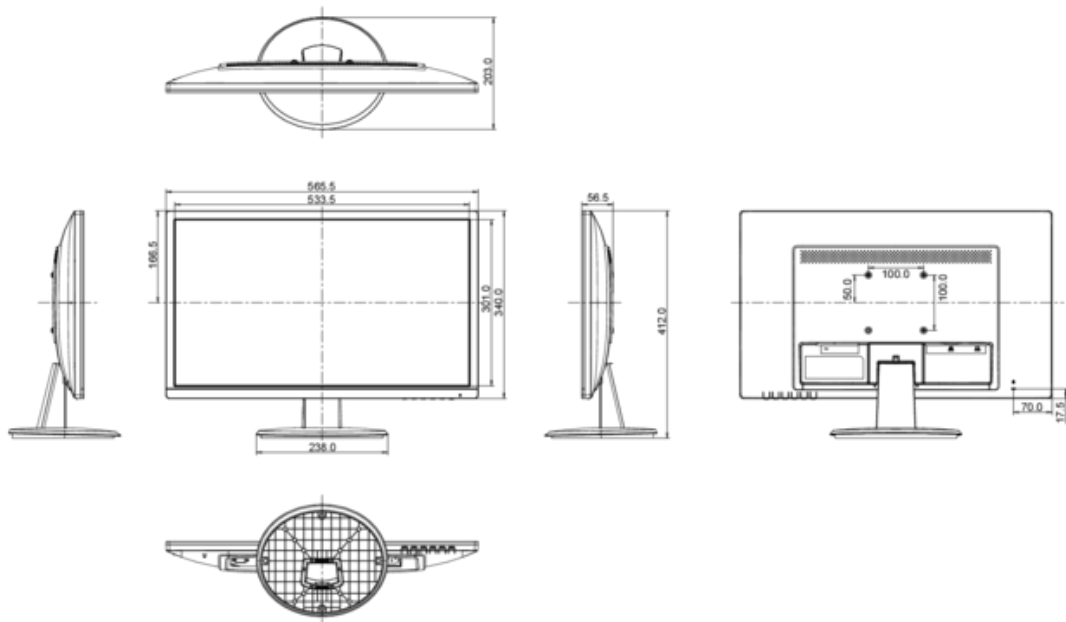

1. DISPLAY CHARACTERISTICS

DIAGONAL	24"; 61cm
PANEL	TN LED-Backlit
DISPLAY AREA H X W	298.9 x 531.4 mm; 11.8" x 20.9"
RESPONSE TIME	5 ms
CONTRAST	1000 : 1 typical
CONTRAST	12 000 000 : 1 ACR
BRIGHTNESS	250 cd/m ² typical
VIEWING ZONE	horizontal/vertical: 170°/ 160°; right/left: 85°/ 85°; up/down: 80°/ 80°
DISPLAY COLOUR	16.7 million
PIXEL PITCH H X V	0.277 x 0.277 mm
NATIVE RESOLUTION	Full HD 1080p, 1920 x 1080 (2.1 megapixel)
HORIZONTAL SYNC	30 - 80 KHz
VERTICAL SYNC	55 - 75 Hz
SYNCHRONIZATION	Separate sync
ASPECT RATIO	16 : 9

8. DIMENSIONS & WEIGHT

DIMENSIONS W X H X D	565.5 x 412 x 203 mm
WEIGHT	3.3 kg

All trademarks and registered trademarks acknowledged. E & O E. Specification subject to change without notice. All LCD's comply with ISO-9241-307:2008 in connection with pixel defects.