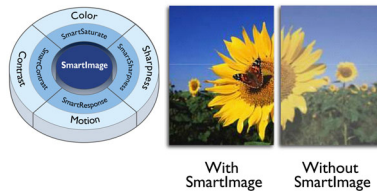

SmartImage

SmartImage is an exclusive leading edge Philips technology that analyzes the content displayed on your screen and gives you optimized display performance. This user friendly interface allows you to select various modes like Office, Photo, Movie, Game, Economy etc., to fit the application in use. Based on the selection, SmartImage dynamically optimizes the contrast, color saturation and sharpness of images and videos for ultimate display performance. The Economy mode option offers you major power savings. All in real time with the press of a single button!