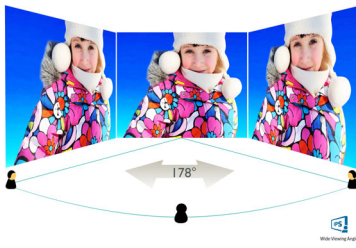

Highlights

IPS technology

IPS displays use an advanced technology which gives you extra wide viewing angles of 178/178 degree, making it possible to view the display from almost any angle - even in 90 degree Pivot mode! Unlike standard TN panels, IPS displays gives you remarkably crisp images with vivid colors, making it ideal not only for Photos, movies and web browsing, but also for professional applications which demand color accuracy and consistent brightness at all times.