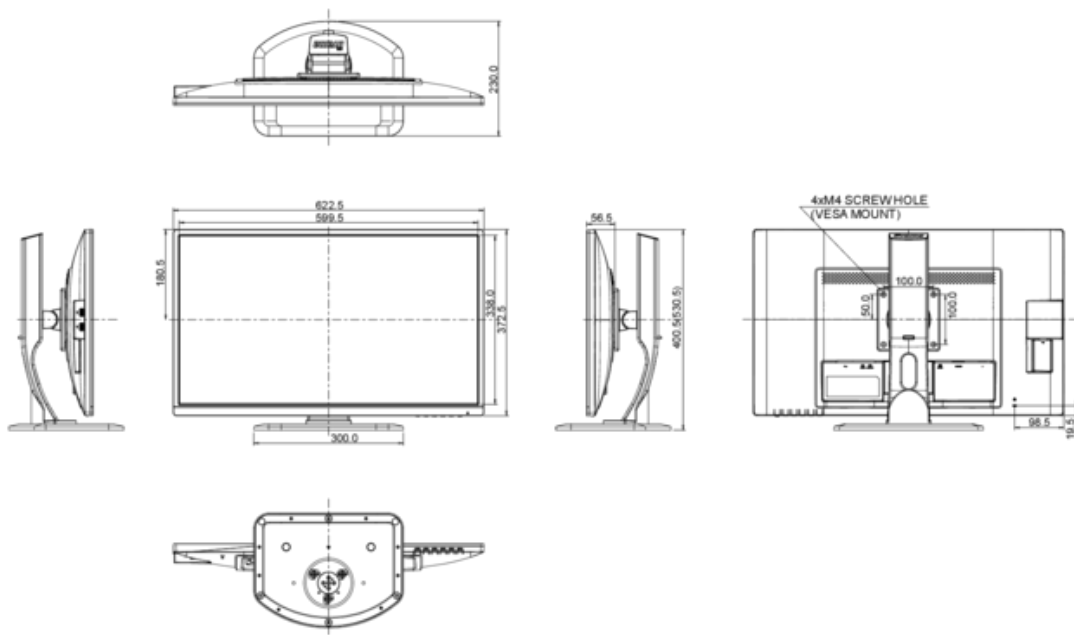

6. EU ENERGY EFFICIENCY LABEL

ENERGY EFFICIENCY CLASS	B
ON MODE POWER CONSUMPTION	42.6W
ANNUAL ENERGY CONSUMPTION	62 kWh/annum*
VISIBLE SCREEN DIAGONAL	69 cm; 27"; (27" segment)

This is information under Regulation (EU) No 1062/2010.

**Based on the power consumption of the television operating 4 hours per day for 365 days. The actual energy consumption will depend on how the television is used.*

7. DIMENSIONS & WEIGHT

DIMENSIONS W X H X D	622.5 x 400.5 (530.5) x 230 mm
WEIGHT	6.1 kg