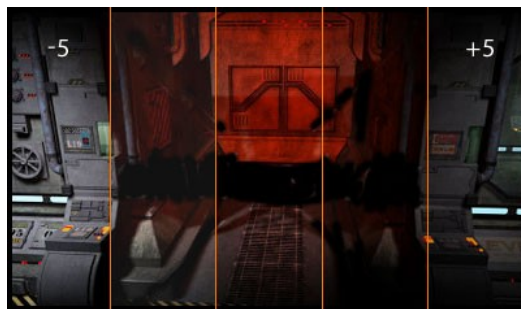

Silver Crow – enter a new dimension

The 27" G-MASTER GB2783QSU known as Silver Crow opens you to a whole new level of gaming experiences. As the 2560x1440 display offers 77% more on-screen space than a standard 1920x1080 full HD monitor, the Silver Crow makes sure all the finest details are displayed with perfect image clarity. Nothing will skip your attention. The blue light reducer function along with the flicker free panel are the shield your eyes need to guarantee your vision remains well protected. Armed with FreeSync technology and 1 ms response time the Silver Crow is ready to lead you into the toughest battles, leaving nothing to chance – the faith of your gaming destiny rests in your hands alone.

Freesync™ TECHNOLOGY

QHD

With the 2560x1440 QHD resolution offering 77% more on-screen space than a standard 1920x1080 full HD monitor, nothing skips your attention.

1 MS

Fast response time is key to ultra-smooth game. It reduces ghosting and blurring providing the user with a rich experience to improve performance

PREDEFINED AND CUSTOM GAMING MODES

Have it your way! Choose one of the predefined gaming modes (including FPS and strategy) or set and memorize your own settings.

BLACK TUNER

The users can adjust the brightness and the dark shades with the Black Tuner, giving greater viewing performance in shadowed areas and helping to spot the enemy earlier.

1. DISPLAY CHARACTERISTICS

DIAGONAL	27"; 68.5cm
ASPECT RATIO	16 : 9
PANEL	TN LED, matte finish
NATIVE RESOLUTION	2560 x 1440 (3.7 megapixel)
BRIGHTNESS	350 cd/m ² typical
CONTRAST	1000 : 1 typical
CONTRAST	12 000 000 : 1 ACR
RESPONSE TIME	1 ms
VIEWING ZONE	horizontal/vertical: 170° / 160° ; right/left: 85° / 85° ; up/down: 80° / 80°
DISPLAY COLOUR	16.7 million
BLUE LIGHT REDUCER	yes
FLICKER FREE LED	yes
DISPLAY AREA H X W	335.7 x 596.7 mm; 13.2" x 23.5"
PIXEL PITCH H X V	0.233 x 0.233 mm