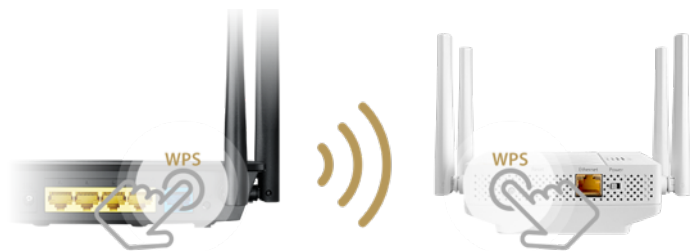

RP-AC87

AC2600 Dual-Band Wi-Fi Repeater

- **Extend super-fast Wi-Fi from your router** - Enjoy the ultimate combined dual-band speeds of up to 2534Mbps.
- **Improve Wi-Fi coverage throughout your home** - Dual-band antenna design with four external antennas extends fast Wi-Fi coverage to every room.
- **Easy setup with signal-strength indicator** - Find the ideal place for RP-AC87 using the LED signal indicator, and enjoy one-click setup.
- **ASUS extender app** - PC-free setup of network, anytime, anywhere.
- **Rotating mains plug** - Flexible positioning in any power socket.

Faster Wi-Fi that Goes Further!

The RP-AC87 wireless repeater has powerful external antennas that help eliminate Wi-Fi dead zones and improve the coverage of any existing wireless router. It works as a range booster, which means it can extend wireless networking to every corner of your home — even to those difficult, hard-to-reach spots. With blindingly-fast 802.11ac speeds of up to 2534Mbps, it's ideal for extending your existing 802.11ac Wi-Fi network, giving you reliable high-speed internet coverage everywhere for devices such as laptops, tablets, smartphones, game consoles and smart TVs.

One-Press Setup and Worry-Free Connectivity

Setting up your RP-AC87 wireless repeater doesn't require messing with discs, or even a mouse and keyboard. You can use the WPS buttons on RP-AC87 and your router for instant automatic setup. Optimized performance is assured for a seamless and smooth internet experience. For advanced settings, you can connect RP-AC87 to a PC via an Ethernet cable and access the web-based configuration menu directly.