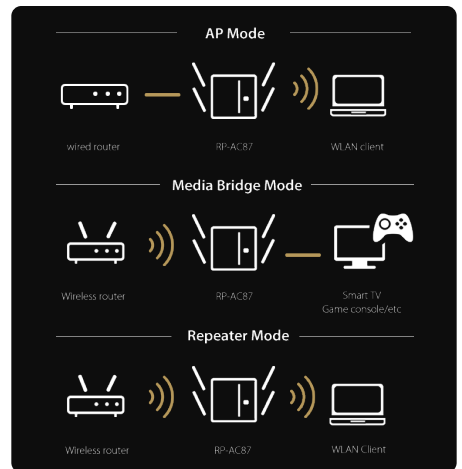

Flexible Mode Options Repeater, access point and media bridge modes in one device

RP-AC87 has three convenient modes to make it even more flexible. As well as a repeater, it can also work as a wireless access point (AP) or as a media bridge. In AP mode, it can be connected to any wired LAN — for example, a hotel's internet connection — to create a personal Wi-Fi hotspot, allowing the internet connection to be accessed from laptops, phones or other Wi-Fi devices.

In Media Bridge mode, it can be connected to any Ethernet-compatible device — such as a smart TV, multimedia player, game console or PC — to give it Wi-Fi capability. It's a great way to reduce cable mess!