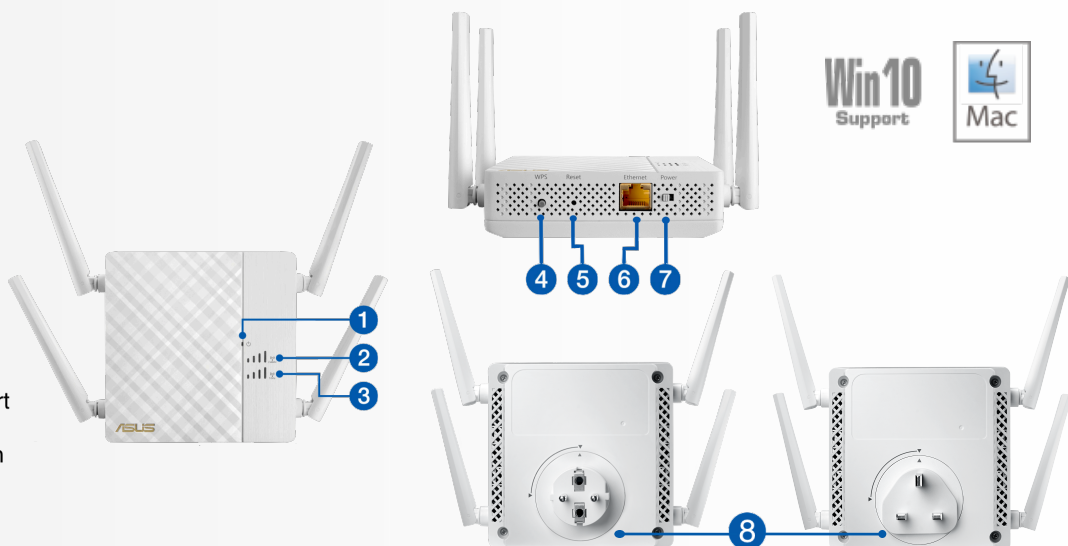

Connectivity

1. 1 Power LED
2. 2 2.4GHz LED
3. 3 5GHz LED
4. 4 WPS button
5. 5 Reset button
6. 6 Gigabit Ethernet port
7. 7 Power On/off Switch
8. 8 Rotating plug