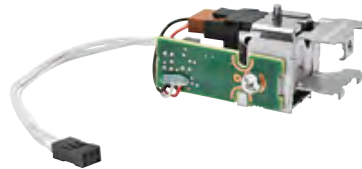

Security & Privacy Solutions

HP Solenoid Locks and Hood Sensor

P/N: E0X96AA / E0X97AA

HP 800 G3 SFF Solenoid Lock

P/N: 1CA50AA

- Help protect your PC from unauthorized tampering or theft with a hood sensor and chassis cover lock. Integrated software alerts admins to tampering or removal, and allows you to activate and deactivate the lock from a central or remote location¹.