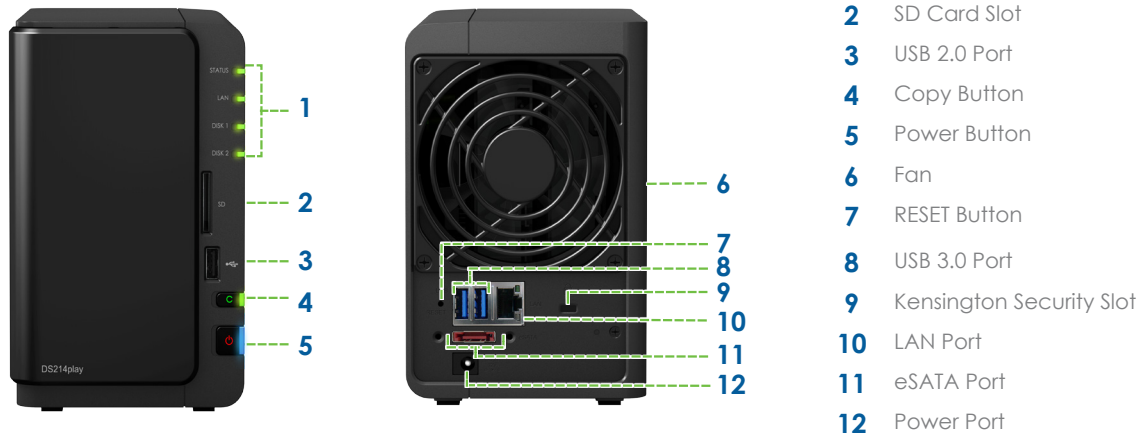

Connections & Buttons

- 1 LED Indicators
- 2 SD Card Slot
- 3 USB 2.0 Port
- 4 Copy Button
- 5 Power Button
- 6 Fan
- 7 RESET Button
- 8 USB 3.0 Port
- 9 Kensington Security Slot
- 10 LAN Port
- 11 eSATA Port
- 12 Power Port

Technical Specifications

Hardware

CPU	Intel Atom Dual Core 1.6GHz
Hardware Transcoding Engine	Yes (Hardware Transcoding Video Codec: H.264 (AVC), MPEG-4 Part 2, MPEG-2, VC-1)
Memory	DDR3 1GB
Internal HDD/SSD	3.5" or 2.5" SATA(III) X 2 (hard drives not included)
Max Internal Capacity	8TB (2 X 4TB hard drive) (The actual capacity will differ according to volume types.)
Hot Swappable HDD	Yes
External Storage Interface	USB 3.0 port X 2, USB 2.0 port X 1, SD Card slot X 1, eSATA port X 1
Size (HxWxD)	165mm X 108mm X 233.2mm
Weight	1.27kg
LAN	Gigabit X 1
Wireless Support	Yes (wireless dongles not included)
Wake on LAN/WAN	Yes
Scheduled Power on/off	Yes
AC Input Power Voltage	100V to 240V
Power Frequency	50Hz to 60Hz, Single Phase
Operating Temperature	5°C to 35°C (40°F to 95°F)
Storage Temperature	-10°C to 70°C (15°F to 155°F)
Relative Humidity	5% to 95%RH

DSM Specifications

Networking Protocols	CIFS, AFP, NFS, FTP, WebDAV, CalDAV, iSCSI, Telnet, SSH, SNMP, VPN (PPTP, OpenVPN™, L2TP)
File System	Internal: EXT4 External: EXT3, EXT4, FAT, NTFS, HFS+
Storage Management	Max File System Size: 16TB, Max Internal Volume #: 256, Max iSCSI Target #: 10, Max iSCSI LUN#: 10, Supported RAID Type: Basic, JBOD, RAID 0, RAID 1, Synology Hybrid RAID
File Sharing Capability	Max User Account: 2048, Max Group: 256, Max Shared Folder: 256, Max Concurrent CIFS/AFP/FTP Connections: 256
Privilege	Windows Access Control List (ACL)
Directory Service	Windows ADS Domain Integration, LDAP Integration
Security	FTP over SSL/TLS, IP Auto-Block, Firewall, Encrypted Network Backup over Rsync, HTTPS Connection
Utilities	Synology Web Assistant, Synology Assistant, Synology Data Replicator, Cloud Station
Supported Clients	Windows XP onward, Mac OS X® 10.5 onward, Ubuntu 9.04 onward
Support Browsers	Chrome, Internet Explorer®: 8, 9, Firefox®, Safari® (Mac): 5
Language	English, Deutsch, Français, Italiano, Español, Dansk, Norsk, Svensk, Nederlands, Русский, Polski, Magyar, Português do Brasil, Português Europeu, Türkçe, Český, 日本語, 한국어, 繁體中文, 简体中文