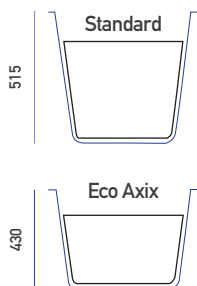

ECO WATER CAPACITY

carron5

Industry leaders in the manufacture of 5mm acrylic baths.

5

Carron 5 is made from 5mm acrylic sheets and reinforced to Carron's exacting standards. Carron 5 is supported by a 20 year warranty.