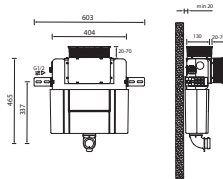

820 Concealed Cistern

Top or Front Access
Suitable for all Flush Plates
Siphon can be modified to provide a flush of either 6L/3L or 4.5L/ 3L
Supplied as cistern only with mounting brackets, does not include soil pipe

Q4-23102   820 Concealed Cistern   £163