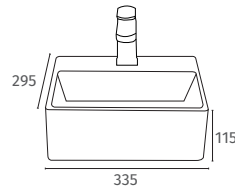

Messina

460 x 205
1 Tap Hole
Sit on Basin Only

Q4-19304

£132

Lupo

335 x 295 x 115
1 Tap Hole
Sit on Basin Only

Q4-19303

£144