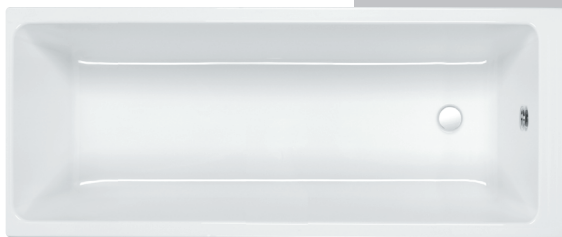

5

20
YEARS
WARRANTY

240
LITRES

1700 x 750mm H 540mm D 430

Variant	Product Code	Price
Bath tub	Q4-02147	£340
Front Panel	Q4-02318	£129
End Panel	Q4-02289	£91
C-Lenda Whirlpool Bath inc. System 1	Q4-02900	£1,612