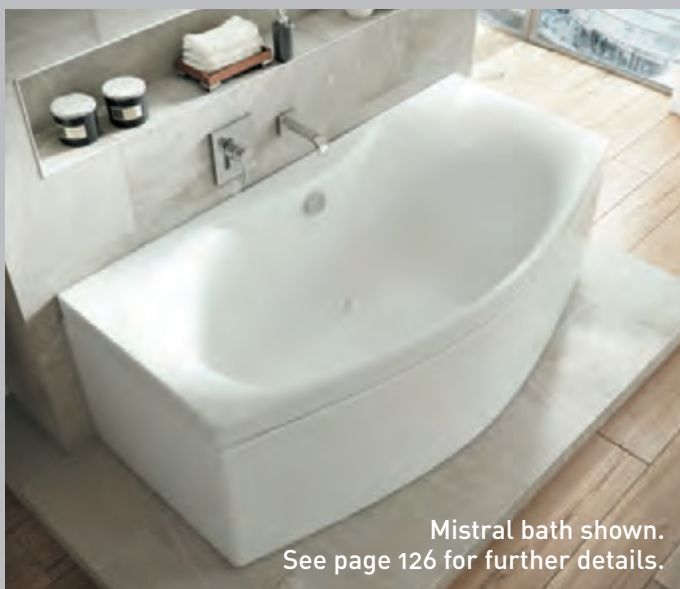

30 YEAR GUARANTEE

WARMER FOR LONGER

STRONG AND RIGID

FREE carronite upgrade

When you add a **c-lenda** whirlpool system to a carron bath.

Discover the c-lenda whirlpool system

Visit page 79

c-lenda
Whirlpool Baths