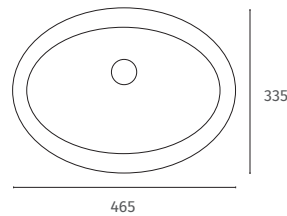

Lily

465 x 335
0 Tap Hole
Under Mount

Q4-12299

£94