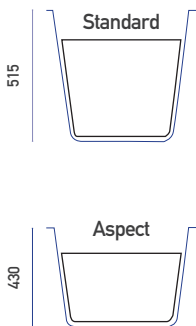

ECO WATER CAPACITY