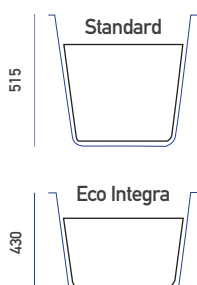

C

30 YEARS WARRANTY

174 LITRES

1700 x 700mm H 430mm D 345

Variant	Product Code	Price
Bathtub	Q4-02403	£550
Front Panel	Q4-02257	£166
End Panel	Q4-02259	£120
CARRONITE L Shape Panel	Q4-02501	£328

ECO WATER CAPACITY