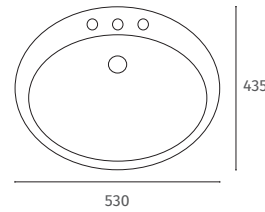

Jessica

530 x 435
1 & 2 Tap Hole
Inset

Q4-12294

1TH

£94

Q4-12295

2TH

£94