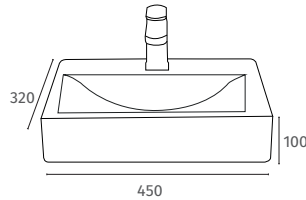

Messina

460 x 205
1 Tap Hole
Sit on Basin Only

Q4-19304

£132

Lupo

335 x 295 x 115
1 Tap Hole
Sit on Basin Only

Q4-19303

£144