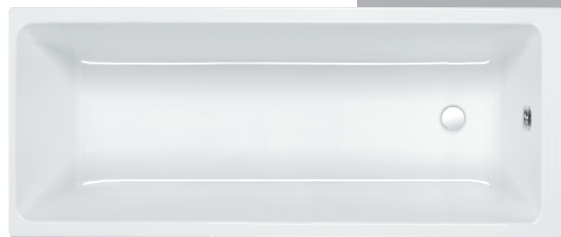

30
YEARS
WARRANTY

240
LITRES

1700 x 750mm H 540mm D 430

Variant	Product Code	Price
Bath tub	Q4-02148	£582
Front Panel	Q4-02319	£166
End Panel	Q4-02275	£120
C-Lenda Whirlpool Bath inc. System 1	Q4-02900	£1,612