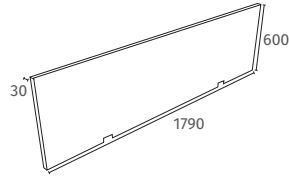

5000 Bathroom Products Available

Tileable Bath Panels

LineaPlan

From **£88**

Tileable Bath Panels

Ready to Tile Front Bath Panel 1790mm

1790 x 600 x 30mm
Easy to cut to size
Pre-formed panels with adjustable legs