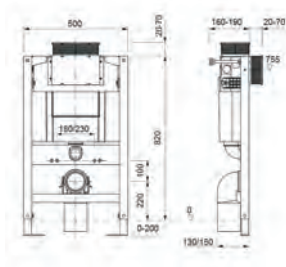

Frames & Concealed Cisterns

820 Wall Hung WC Frame

Top or Front Access
Suitable for all Flush Plates
Siphon can be modified to provide 6L/3L or 4.5L/3L for water saving requirements
Supplied with pre wall installation kit, including extension bolts
Supplied with both angled and straight soil pipe

Q4-23100   820 Wall Hung WC Frame   £303