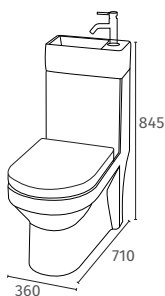

The dimensions of this 2 in 1 have been perfectly designed to suit smaller bathrooms without losing any comfort or style.

From **£651**

2 in 1 Toilet & Basin

H845 W360 D710
Includes Taps
Ideal For Small Spaces
Includes Soft Close Seat
Hot and Cold Feed
Horizontal Outlet Only