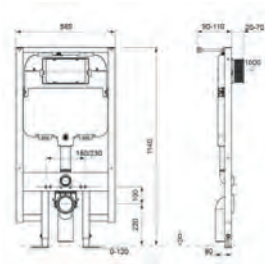

1140 Wall Hung WC Frame

Top or Front Access
Suitable for all Flush Plates
Supplied with pre wall installation kit, including extension bolts
Siphon can be modified to provide 6L/3L or 4.5L/ 3L for water saving requirements
Supplied with both angled and straight soil pipe

Q4-23101   1140 Wall Hung WC Frame   £307