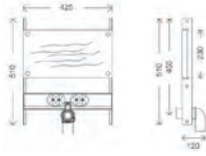

From **£237**

In-Wall Furniture & Basin Frame

Includes 30mm marine plywood bearer for secure universal fitting
Large adjustment available between fixing centres, waste and water inlet connection points
Supplied with two universal isolation valves

Q4-23115 In-Wall Furniture & Basin Frame **£237**