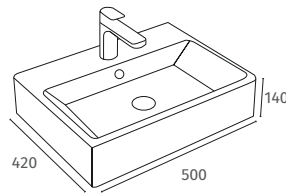

Square

500 x 420 x 140
1 Tap Hole
Suitable for Wall Mounted or Sit On

Q4-23031

£314