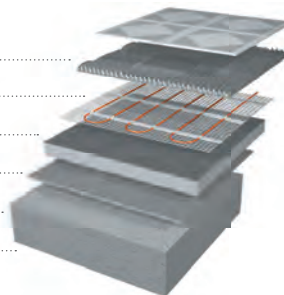

Mat Systems

High Power Dual Conductor Under Tile 150W/ m2 Heating Mats

Q4-20059	150W - 1.0m2	£63
Q4-20060	300W - 2.0m2	£125
Q4-20061	450W - 3.0m2	£188
Q4-20062	600W - 4.0m2	£231
Q4-20063	750W - 5.0m2	£303

Ceramic Tiles or Stone

Flexible Tile Adhesive

Linea Heating Mat

Insulation Board

Flexible Tile Adhesive

Concrete Subfloor