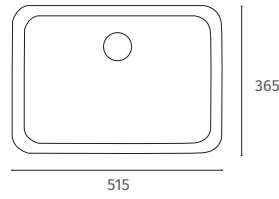

Individual Basins

LineaCeramics

Cleo

515 x 365
0 Tap Hole
Under Mount / Inset

Q4-12297

£156