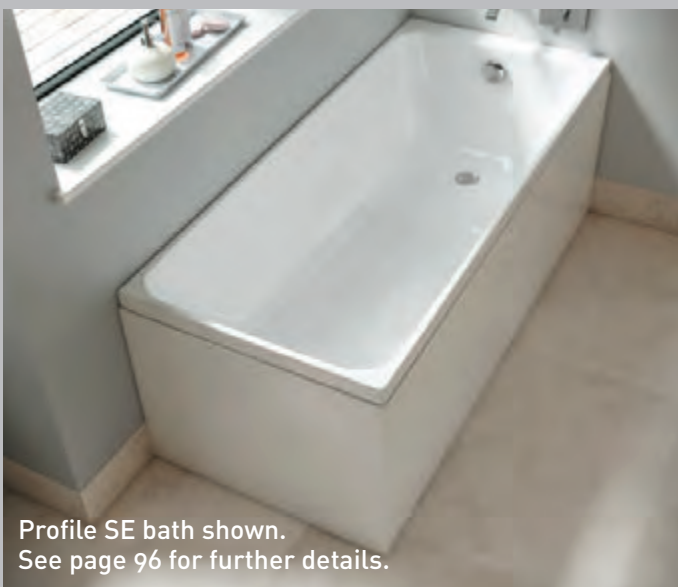

Profile DE bath shown.
See page 99 for further details.

carron

In 1759, the original Carron Company formed the now famous ironworks on the banks of the River Carron. The company rode the wave of the Industrial Revolution and was famed for their short-barrelled naval cannons, Carronades, used by the Royal Navy up until the 1850's.

The name for baths

As times changed the Carron Company moved into the production of everyday products and before long, the Carron Company began to manufacture sinks and baths but as the market changed and the original Carron Company came to a close, Carron Bathrooms was formed.

Since then, we have been at the forefront of modern bath design and can be relied on to produce baths with skill and precision, never losing sight of what makes our baths great, craftsmanship.

Hand crafted process

All our baths go through an eight-stage process before leaving the factory floor. From moulding to packaging, every stage is monitored and finished by hand. This leaves us so confident in our products that we offer a minimum 20-year guarantee on every Carron bath.

Profile SE bath shown.
See page 96 for further details.