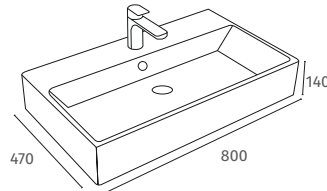

Q4-23027

£209

Square

500 x 420 x 140
1 Tap Hole
Suitable for Wall Mounted or Sit On

Q4-23031

£314

Square

800 x 470 x 140
1 Tap Hole
Suitable for Wall Mounted or Sit On