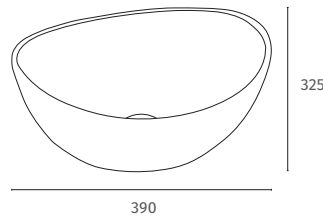

Shell

390 x 325
0 Tap Hole
Sit on Basin

Q4-12289

£120