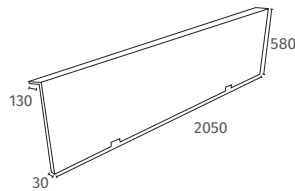

Ready to Tile Front Bath Panel with Lip 2050mm

2050 x 580 x 30mm
Easy to cut to size
Pre-formed panels with adjustable legs

Q4-23122   Front Panel 2050 with Lip   £147