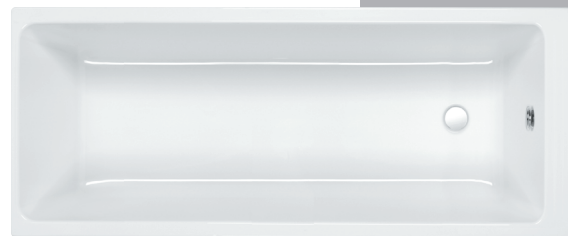

C

30
YEARS
WARRANTY

213
LITRES

1600 x 700mm H 515mm D 410

Variant	Product Code	Price
Bathtub	Q4-02144	£514
Front Panel	Q4-02317	£166
End Panel	Q4-02271	£120
C-Lenda Whirlpool Bath inc. System 1	Q4-02900	£1,544