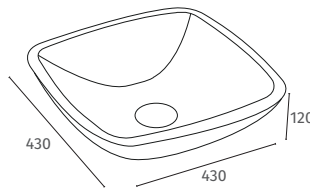

Mia Square

430 x 430 x 120
0 Tap Hole
Comes with Ceramic Freeflow Waste

Q4-23029

£314