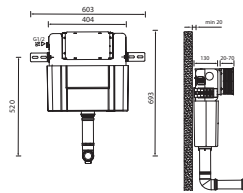

980 Concealed Cistern

Top or Front Access
Suitable for all Flush Plates
Siphon can be modified to provide a flush of either 6L/ 3L or 4.5L/ 3L
Supplied as cistern only with mounting brackets, does not include soil pipe

Q4-23103   980 Concealed Cistern   £163