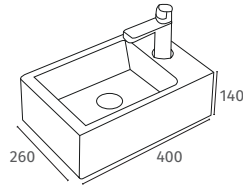

Harmony Round

420 x 420 x 145
0 Tap Hole
Sit on Basin

Q4-12270

£181

Individual Basins

LineaCeramics

Cloaks Square

400 x 260 x 140
1 Tap Hole
Wall Mounted Only