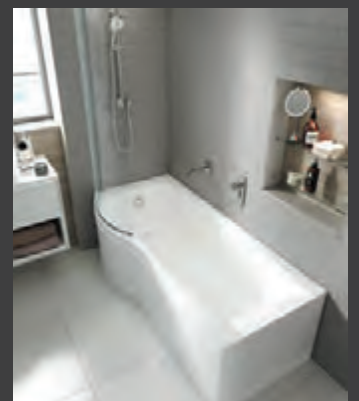

For further details see page 73.

C

WE RECOMMEND...

The Zaneti 800 Wall Hung Basin Unit in White Gloss see page 277.

See our full range of Zaneti from page 270.

KEY FEATURES:

- Made in the UK.
- Reduced Depth.
- 30 Years Warranty on Carronite.
- Economical.