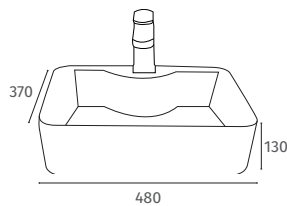

Rome

480 x 370 x 130
1 Tap Hole
Sit on Basin Only

Q4-19308

£150