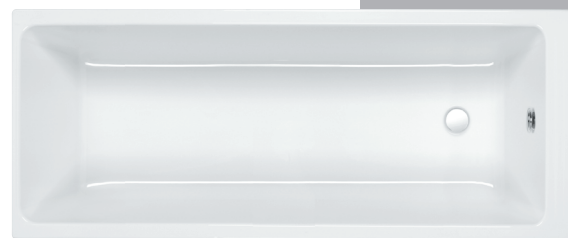

C

30
YEARS
WARRANTY

247
LITRES

1600 x 800mm H 540mm D 430

Variant	Product Code	Price
Bathtub	Q4-02146	£607
Front Panel	Q4-02267	£166
End Panel	Q4-02277	£120
C-Lenda Whirlpool Bath inc. System 1	Q4-02900	£1,650

**Hand Delivered
by Q4's Own
Vehicle Fleet**

carron5

Industry leaders in the manufacture of 5mm acrylic baths.

Carron 5 is made from 5mm acrylic sheets and reinforced to Carron's exacting standards. Carron 5 is supported by a 20 year warranty.

5

KEY FEATURES:

- Made in the UK.
- Superb Heat Retention.
- Premium Strength.
- Industry Leading Design.

carronite™

Carronite Baths are still the choice of professionals, more than any other bath. Carronite remains the original and the best reinforcement, providing strength and durability unrivalled in the world of bath manufacturing.

C

For further details see page 73.