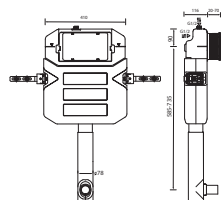

1180 Concealed Cistern

Top or Front Access
Suitable for all Flush Plates
Siphon can be modified to provide a flush of either 6L/ 3L or 4.5L/ 3L
Supplied as cistern only with mounting brackets, does not include soil pipe

Q4-23104   1180 Concealed Cistern   £163