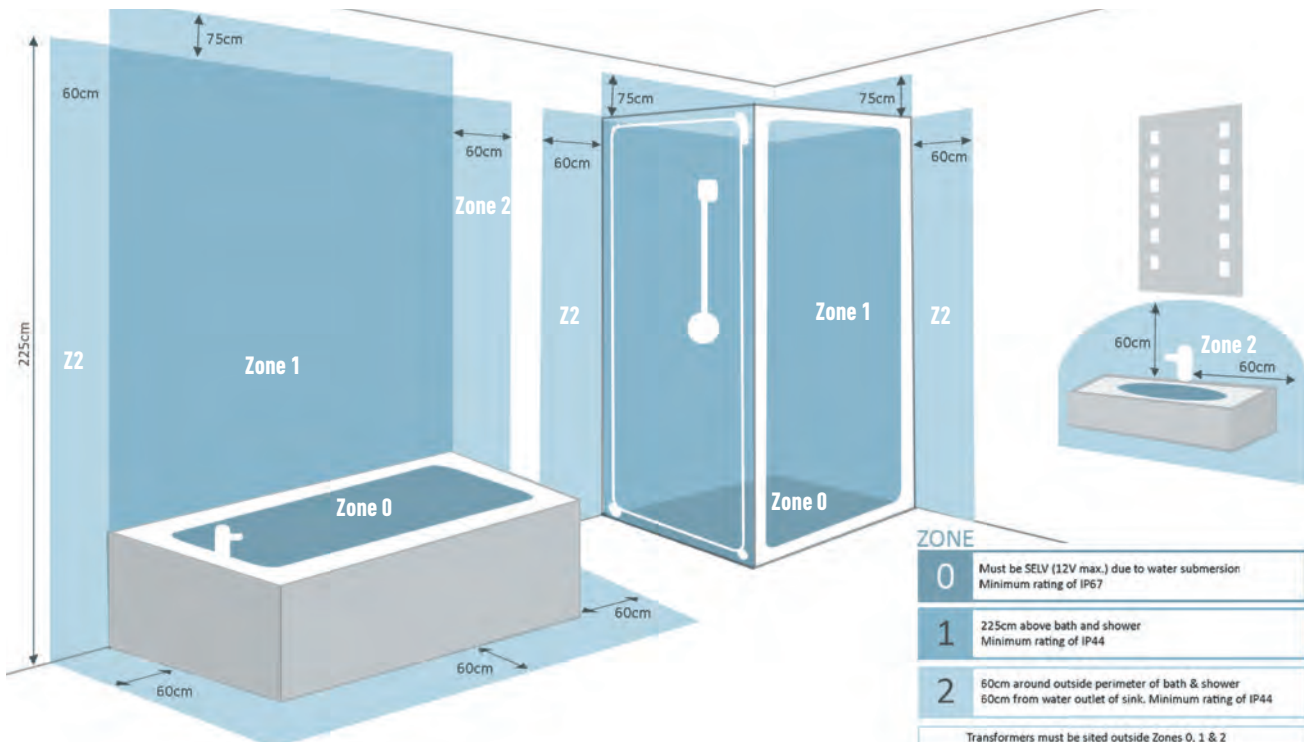

Lighting

LineaPlus

From **£32**

Dual Shaver Socket

Q4-33057 H145 x W85, 110v & 240v, IP20 Rated – Chrome

£32 Q4-33077 W355 x D171 x H135, IP44, 240v

Knight Single LED

£101 Q4-33071 W100 x D110

IP44
240v
Class 2

Q4-33074 W250 x D110

£180

IP44
240v
Class 2

Q4-33075 W64 x D100 x H215

£69

IP44
240v
Class 2

Focus Round

Q4-33070 D290 x P70

£164

IP44
240v
Class 2

Cosmos Dome

Q4-33069 D248 x P100mm

£134

IP44
240v
Class 2

Q4-33041 LED Round 6 Light Pack – IP67 Rated

£62

22.8 Lumens
Stainless steel
Wattage: 6x 0.3W
Beam Angle 30deg
LED Colour: Cool white
Diameter: 30mm

Kelvin: (5500k)
Cable length 1m
(pre fitting) &
1.5m mains cable.
Maximum walk over
pressure: 100kg
Cut-out 24mm

Contains 6 fittings for integration in any zone of the bathroom. These fittings are daisy chained and connected back to the driver via IP67 rated connectors.

Q4-33033 COB LED Over Mirror Light – Cool White

£84

Q4-33034 COB LED Over Mirror Light – Warm White

£84

Q4-33035 LED Driver 12w 700mA

£36

W300 D30 H53
Finish: Chrome
Wattage: 5W
Beam Angle 120deg

LED Qty: 4pcs
LED Colours:
Cool & Warm White
Cable Length: 1m