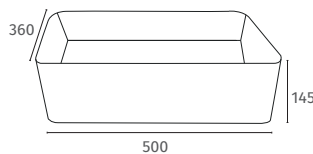

Q4-23029

£314

Mia Round

430 x 430 x 120
0 Tap Hole
Comes with Ceramic Freeflow Waste

Q4-23028

£314

Harmony Square

500 x 360 x 145
0 Tap Hole
Sit On Basin Only