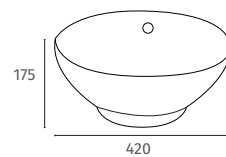

Naples

450 x 320 x 100
1 Tap Hole
Sit on Basin Only

Q4-19306

£138

Ferrara

490 x 400 x 180
1 Tap Hole
Sit on Basin Only

Q4-19311

£147