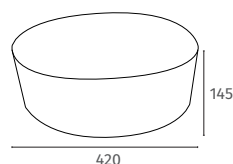

Parma

420 x 420 x 175
0 Tap Hole
Sit on Basin Only

Q4-19307

£147

Rome

480 x 370 x 130
1 Tap Hole
Sit on Basin Only

Q4-19308

£150