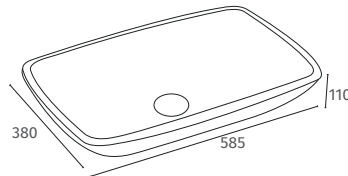

Mia Rectangle

585 x 380 x 110
0 Tap Hole
Comes with Ceramic Freeflow Waste

Q4-23030

£336