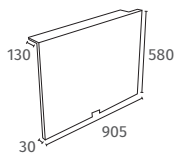

2050 x 580 x 30mm
Easy to cut to size
Pre-formed panels with adjustable legs

Q4-23122 Front Panel 2050 with Lip £147

Ready to Tile End Bath Panel with Lip 905mm

905 x 580 x 30mm
Easy to cut to size
Pre-formed panels with adjustable legs