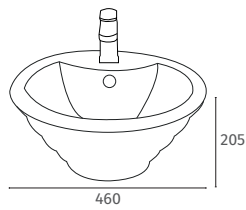

Messina

460 x 205
1 Tap Hole
Sit on Basin Only

Q4-19304

£132

Lupo

335 x 295 x 115
1 Tap Hole
Sit on Basin Only

Q4-19303

£144