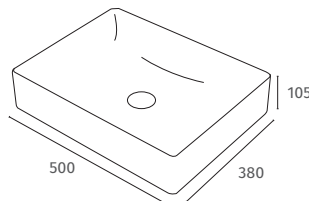

£60

Line

400 x 400 x 105
0 Tap Hole
Sit on Basin Only

Q4-30104

£125

Ratio

500 x 380
0 Tap Hole
Sit on Basin Only

Q4-30103