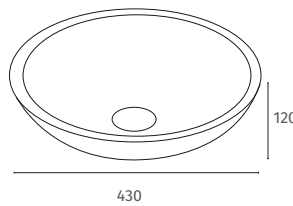

Mia Round

430 x 430 x 120
0 Tap Hole
Comes with Ceramic Freeflow Waste

Q4-23028

£314