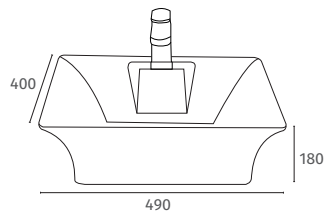

Ferrara

490 x 400 x 180
1 Tap Hole
Sit on Basin Only

Q4-19311

£147