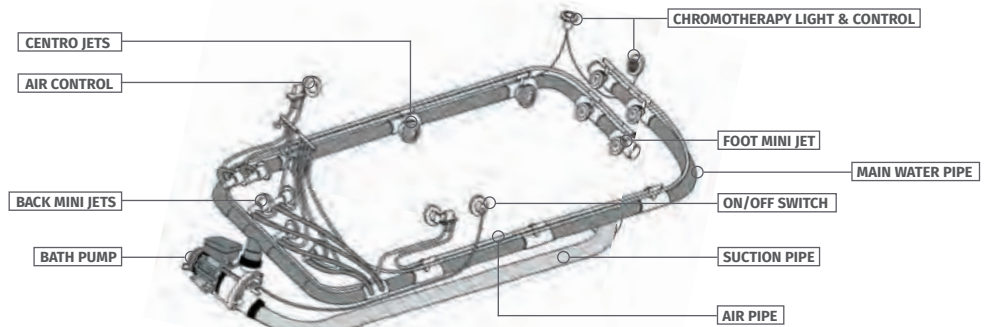

C-Lenda System 3.

Technical

Rigid piping, 0.75hp self draining pump, fixed and mounted, pneumatic on/off control, directional whirlpool jets, fitted and fully tested, complete with two-year warranty. All systems use 13 amp supply with ELCB fitted by a qualified electrician.

Please note: A wooden panel will not fit the bath due to the pipes being housed in the vertical rim.

Extra Foot Jet