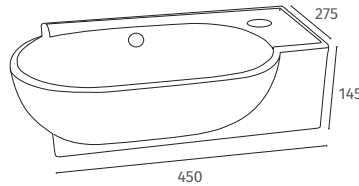

£55

Evolve

500 x 265
1 Tap Hole
Wall Hung Right Hand Tap Hole

Q4-30100

£79

Fuse

450 x 275
1 Tap Hole
Wall Hung Only

Q4-30101