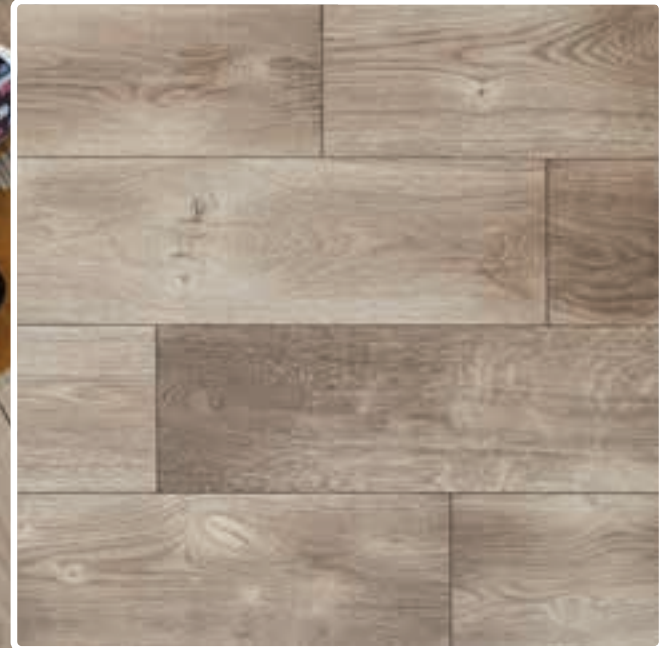

100% AMERICAN MADE / 100% TOUGH

HOPEWELL ELM

12WR02 / D6800

12MM WATER RESISTANT

AMERICAN HEROES™

100% AMERICAN MADE / 100% TOUGH

GRAND FALLS OAK

12WR03 / D6801