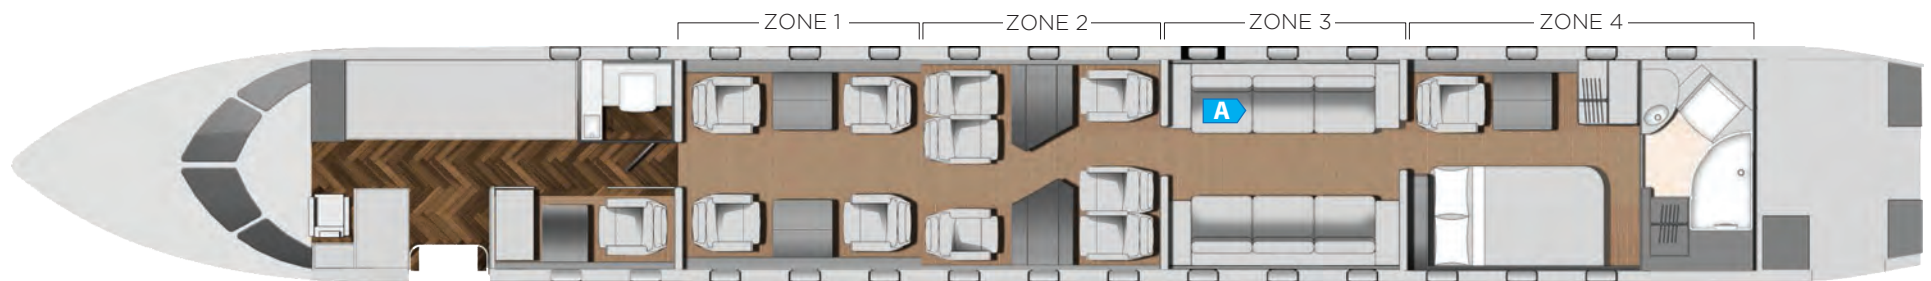

FLIGHTSTAR

2019 Global 7500 | SN70025

Interior:

- Ultra-quiet, 16 place interior
 - Largest Corporate Jet Cabin Available
 - Nuage Seating & Soleil Lighting System
 - Zone 1, 4-Chair Club
 - Zone 2, 6-Chair Dining Club
 - Zone 3, 5-Seat Dual Divans
 - Zone 4, 1-Chair & Double Bed
- Forward Pass & Crew Lav, Aft Lav with Shower
- Fully Equipped Forward Galley
 - Convection, Steam, & Microwave Ovens
 - Chiller/Refrigerator/Freezer, Warming Drawer
 - Coffee, Hot Water, & Espresso Maker
- 3-Screen Entertainment System
 - Airshow, Movies, & External Cameras
- World-wide Ka Band High Speed WiFi & Satellite Phone

Capabilities:

- Maximum Passengers: 16
- Baggage Capacity: 2,500 lbs
- Interior Cabin Length: 54ft, 5 in
- Interior Cabin Height: 6ft, 2in
- Interior Cabin Width: 8ft, 0in
- Maximum Altitude (Feet): 51,000
- Initial Cruising Altitude (Feet): 43,000
- Top Speed: 0.925 MACH
- High Speed Cruise: 0.900 MACH
- Long Range Cruise: 0.850 MACH
- Range: 7,700 NM
- Hourly Range: 16 Hours
- Crew Configuration Options: 2, 3, or 4 plus FA

A SEAT NOT OCCUPIED FOR TAXI, TAKE OFF AND LANDING