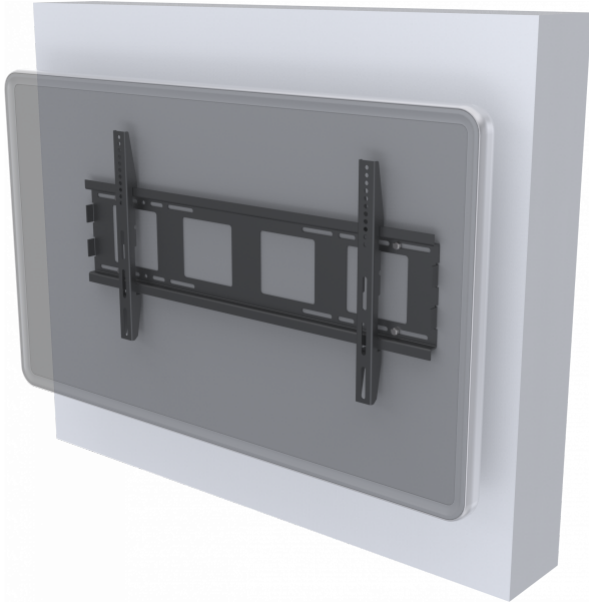

Wall Mount for large-format flat panels with mounting points up to 800 x 400mm apart  
Heavy Duty 130kg SWL for Interactive Flat Panels  
Locking anti-theft mechanism

Vision's **Vision Flat-Panel Mount** range is tough and flexible. The VFM-W8X4 fits any flat-panel LCD or LED screen which has rear mounting holes up to 800 wide x 400mm tall apart.

### SWL 130kg

Interactive flat panels are large and very heavy. Vision's VFM-W8x4 uses heavy gauge 3mm sheet metal to take the weight of these displays.

### Shallow

The thin design holds the display close to the wall. This looks better, reduces snagging risk, and because the load is close to the wall the mount has a higher safe working load rating.

### Simple Installation

A proven design allows fast fixing, and slotted holes on the wall part allowing levelling adjustment after fixing.