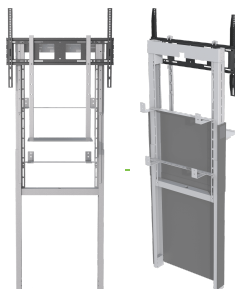

Height adjustment

The flat-panel mount can be fixed to the legs at almost any height. Plus the outer legs adjust up and down the H-frame with 700mm (28") of range to provide levelling and height adjustment. At it's lowest setting it can almost touch the floor. At it's highest setting the top of the display can be around 2500mm (98") high.

Cable Management

The wall anchor sub-frame has slots to easily cable-tie power distribution blocks and cables at rear.

Cover

This mount looks great without a cover but for corporate applications the optional cover is essential. Constructed from Aluminium Composite Panel which is strong and scratch resistant, the cover comes in four parts: one section goes above the display and is only visible when the screen is at its lowest point. The other three section fix below the screen. Dark grey.

Choose VESA

The mount is bundled with Vision's VFM-W8X4 wall mount which has a VESA pattern of up to 800 x 400mm, or the larger VFM-W12X6 which has a VESA pattern of up to 1200 x 600mm for very large displays such as Microsoft's Surface Hub.

Wheels

Sturdy wheels convert the assembly into a portable solution. The wheels include a cross-brace and measure 750mm x 750mm (29.5"). 70mm (2.8") locking wheels are used. Dark Grey or white.

Shelf

A shelf is available which can be mounted above or below the flat-panel at various heights. 306mm (12") deep x 500mm (19.7") wide. Dark Grey or white.