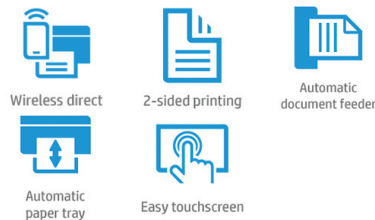

Highlights

- **Print Speed:** Up to 9.5 ppm ISO black (A4); Up to 6.8 ppm ISO colour (A4)
- **Paper Handling:** 100-sheet input tray, 35-sheet Automatic Document Feeder (ADF), 25-sheet output tray
- **Connectivity:** Standard 1 Hi-Speed USB 2.0; 1 Wi-Fi 802.11n
- **Fax Capability:** Yes