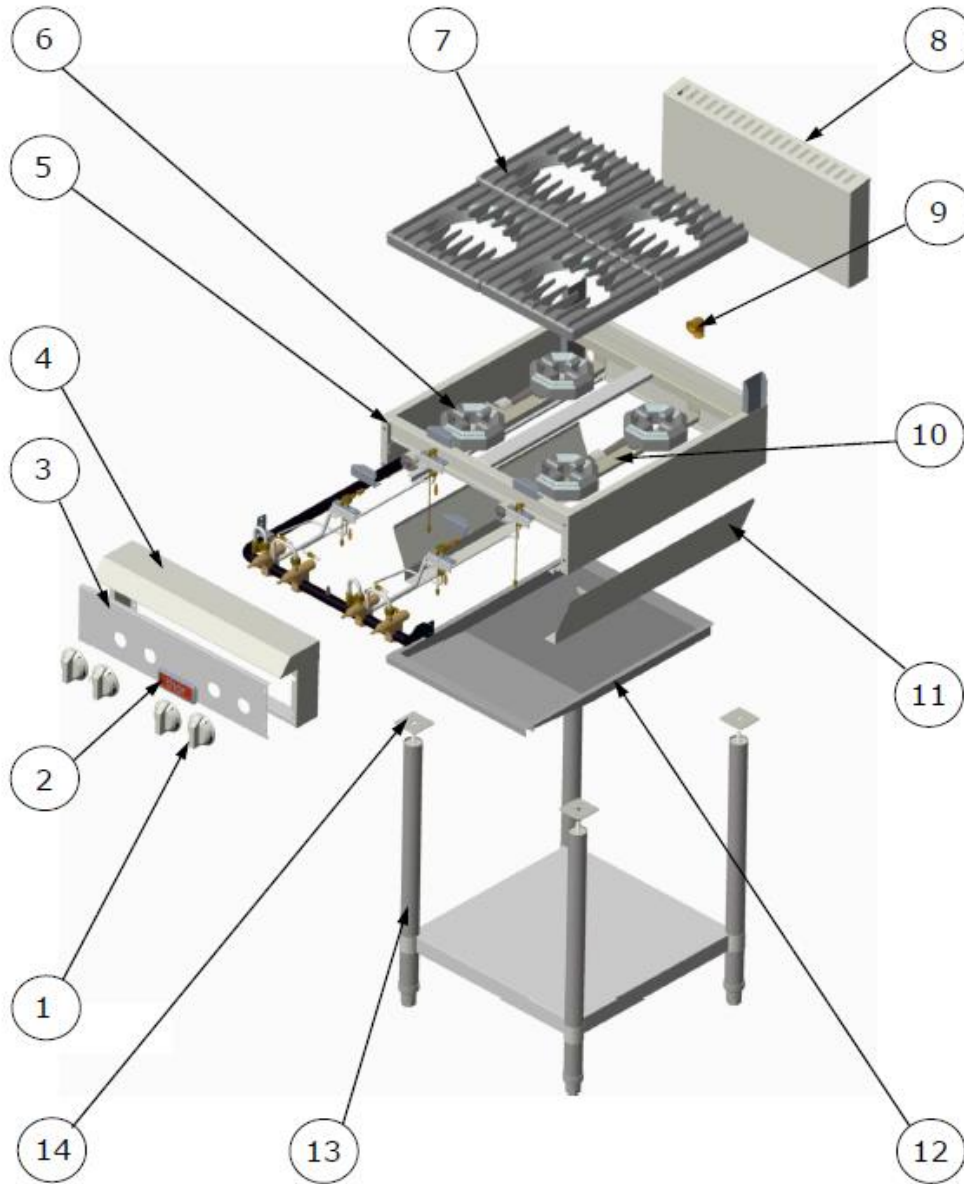

Machine	Explode	Code	Description
Thor Freestanding 24in Open Hob	1	AF269	Dial
Thor Freestanding 24in Open Hob	2		Thor Badge
Thor Freestanding 24in Open Hob	3		Front Control Panel
Thor Freestanding 24in Open Hob	4		Control Rack
Thor Freestanding 24in Open Hob	5		Frame Weld Assy.
Thor Freestanding 24in Open Hob	6	AF267	Cast Burner
Thor Freestanding 24in Open Hob	6		Air Shutter
Thor Freestanding 24in Open Hob	7		Trivet
Thor Freestanding 24in Open Hob	8		Flue Assembly
Thor Freestanding 24in Open Hob	9		Copper Joint
Thor Freestanding 24in Open Hob	10		Burner Support
Thor Freestanding 24in Open Hob	11		Heating Insulation
Thor Freestanding 24in Open Hob	12		Drip Tray
Thor Freestanding 24in Open Hob	13		Gas Stand (1 Set)
Thor Freestanding 24in Open Hob	14		Foot Fix Plate
Thor Freestanding 24in Open Hob	15	AG180	Pilot Cover
Thor Freestanding 24in Open Hob	16	AF796	Thermocouple – Front Pilot
Thor Freestanding 24in Open Hob	17	AF283	Fds (Flame Device System)/Pilot Assembly – Front
Thor Freestanding 24in Open Hob	18	AF797	Thermocouple – Rear Pilot
Thor Freestanding 24in Open Hob	19	AF284	Fds (Flame Device System)/Pilot Assembly – Rear
Thor Freestanding 24in Open Hob	20	AF642	Fds Injector/Pilot Injector-Ø0.25 for GL169-P
Thor Freestanding 24in Open Hob	20	AF643	Fds Injector/Pilot Injector-Ø0.45 for GL169-N
Thor Freestanding 24in Open Hob	21	AC126	Main Burner Injector/Orifice (for LPG and Butane) - #54 for GL169-P
Thor Freestanding 24in Open Hob	21	AF280	Main Burner Injector/Orifice (for Propane) - #53 for GL169-P
Thor Freestanding 24in Open Hob	21	AF698	Main Burner Injector/Orifice (for Natural Gas) - #44 for GL169-N
Thor Freestanding 24in Open Hob	22	AF291	Pilot Pipe Assembly - Rear
Thor Freestanding 24in Open Hob	23	AF290	Pilot Pipe Assembly - Front
Thor Freestanding 24in Open Hob	24	AF271	Safety Valve for GL169-N
Thor Freestanding 24in Open Hob	24	AG670	Safety Valve for GL169-P
Thor Freestanding 24in Open Hob	25	AG183	Low Flame Adjustment Screw #160 (Ø1.6Mm) for GL169-N
Thor Freestanding 24in Open Hob	25	AG182	Low Flame Adjustment Screw #70 (Ø0.7Mm) for GL169-P
Thor Freestanding 24in Open Hob	26	AF699	L-Connector
Thor Freestanding 24in Open Hob	27	AF289	Main Pipe Assembly – Front
Thor Freestanding 24in Open Hob	28	AF288	Main Pipe Assembly - Rear
Thor Freestanding 24in Open Hob	N/A	AF824	Thor Conversion Kits for GL169-P
Thor Freestanding 24in Open Hob	N/A	AF859	Thor Conversion Kits for GL169-N