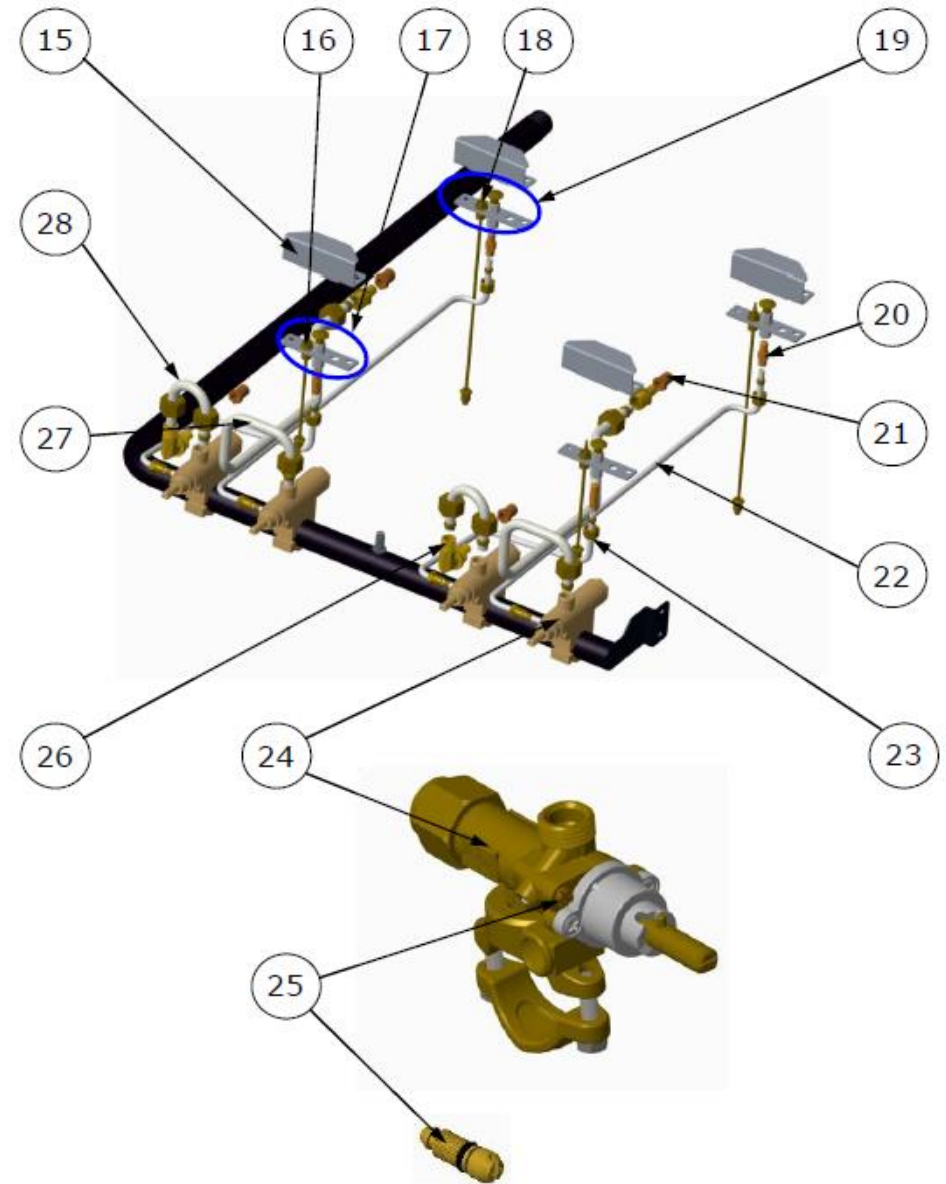

Machine	Explode	Code	Description
Thor Freestanding 24in Open Hob	1	AF269	Dial
Thor Freestanding 24in Open Hob	2		Thor Badge
Thor Freestanding 24in Open Hob	3		Front Control Panel
Thor Freestanding 24in Open Hob	4		Control Rack
Thor Freestanding 24in Open Hob	5		Frame Weld Assy.
Thor Freestanding 24in Open Hob	6	AF267	Cast Burner
Thor Freestanding 24in Open Hob	6		Air Shutter
Thor Freestanding 24in Open Hob	7		Trivet
Thor Freestanding 24in Open Hob	8		Flue Assembly
Thor Freestanding 24in Open Hob	9		Copper Joint
Thor Freestanding 24in Open Hob	10		Burner Support
Thor Freestanding 24in Open Hob	11		Heating Insulation
Thor Freestanding 24in Open Hob	12		Drip Tray
Thor Freestanding 24in Open Hob	13		Gas Stand (1 Set)
Thor Freestanding 24in Open Hob	14		Foot Fix Plate
Thor Freestanding 24in Open Hob	15	AG180	Pilot Cover
Thor Freestanding 24in Open Hob	16	AF796	Thermocouple – Front Pilot
Thor Freestanding 24in Open Hob	17	AF283	Fds (Flame Device System)/Pilot Assembly – Front
Thor Freestanding 24in Open Hob	18	AF797	Thermocouple – Rear Pilot
Thor Freestanding 24in Open Hob	19	AF284	Fds (Flame Device System)/Pilot Assembly – Rear
Thor Freestanding 24in Open Hob	20	AF642	Fds Injector/Pilot Injector-Ø0.25 for GL169-P
Thor Freestanding 24in Open Hob	20	AF643	Fds Injector/Pilot Injector-Ø0.45 for GL169-N
Thor Freestanding 24in Open Hob	21	AC126	Main Burner Injector/Orifice (for LPG and Butane) - #54 for GL169-P
Thor Freestanding 24in Open Hob	21	AF280	Main Burner Injector/Orifice (for Propane) - #53 for GL169-P
Thor Freestanding 24in Open Hob	21	AF698	Main Burner Injector/Orifice (for Natural Gas) - #44 for GL169-N
Thor Freestanding 24in Open Hob	22	AF291	Pilot Pipe Assembly - Rear
Thor Freestanding 24in Open Hob	23	AF290	Pilot Pipe Assembly - Front
Thor Freestanding 24in Open Hob	24	AF271	Safety Valve for GL169-N
Thor Freestanding 24in Open Hob	24	AG670	Safety Valve for GL169-P
Thor Freestanding 24in Open Hob	25	AG183	Low Flame Adjustment Screw #160 (Ø1.6Mm) for GL169-N
Thor Freestanding 24in Open Hob	25	AG182	Low Flame Adjustment Screw #70 (Ø0.7Mm) for GL169-P
Thor Freestanding 24in Open Hob	26	AF699	L-Connector
Thor Freestanding 24in Open Hob	27	AF289	Main Pipe Assembly – Front
Thor Freestanding 24in Open Hob	28	AF288	Main Pipe Assembly - Rear
Thor Freestanding 24in Open Hob	N/A	AF824	Thor Conversion Kits for GL169-P
Thor Freestanding 24in Open Hob	N/A	AF859	Thor Conversion Kits for GL169-N