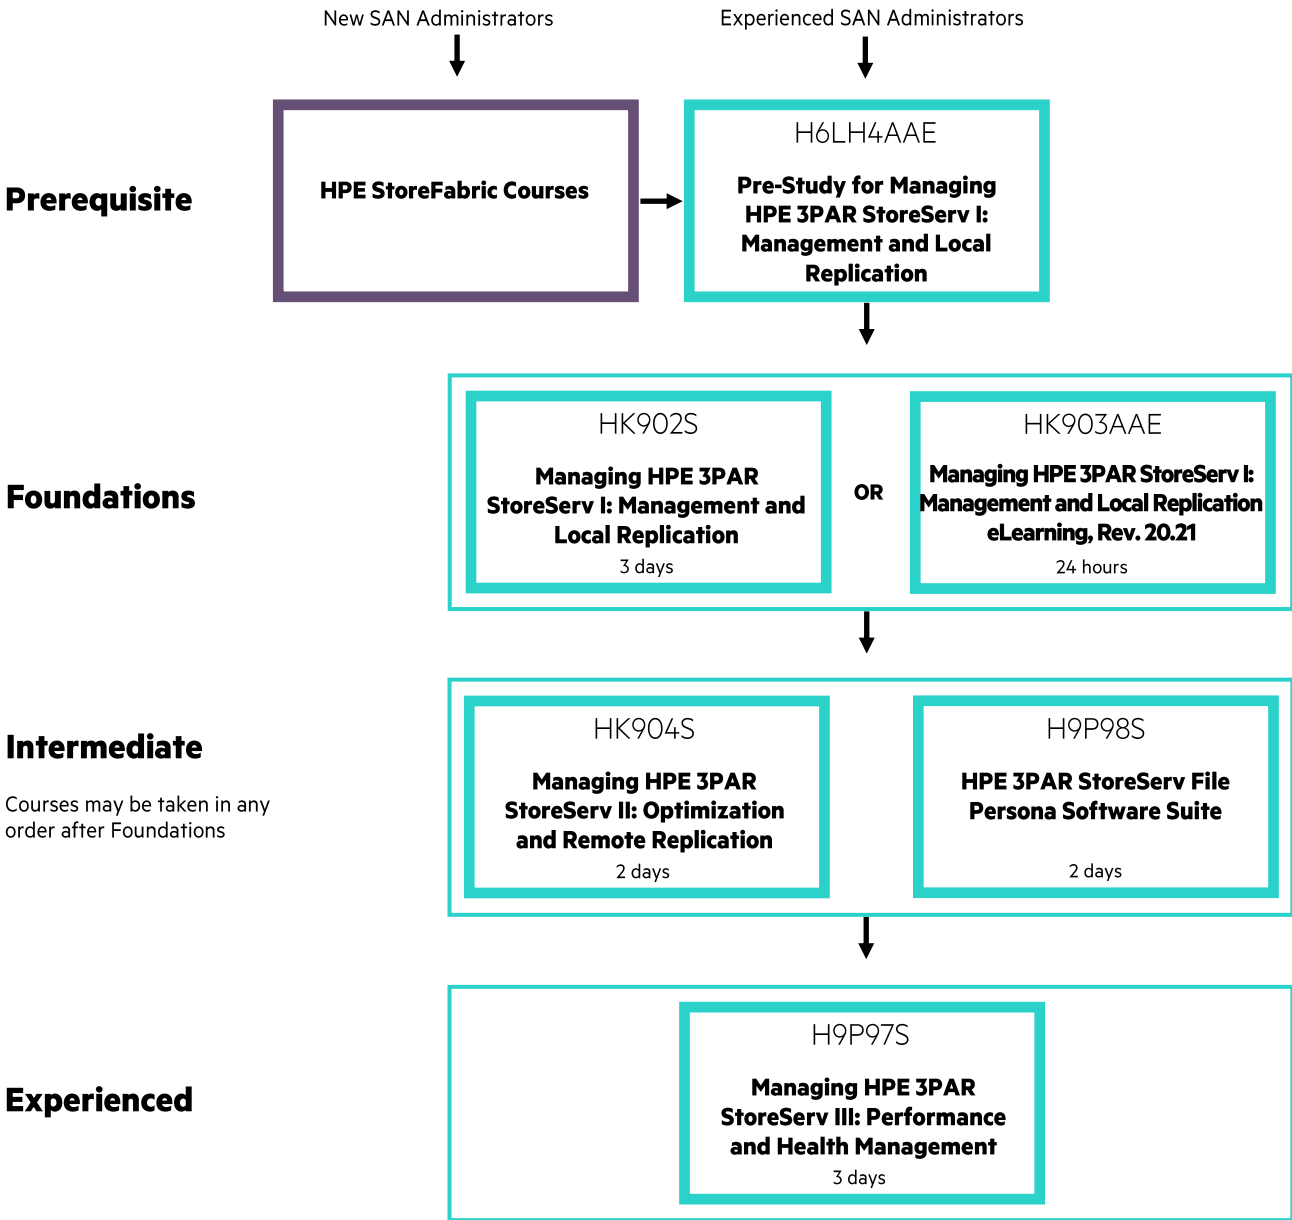

3PAR StoreServ training

Recommend minimum 5-8 days of training per person

HPE Training Credits for Storage HF383A1/HF383E

SKU = HF383A1 (flexible) or HF383 (fixed)

Additional options

H9P99S
**HPE Recovery Manager
Central**
2 days

H6LH3AAE
**Managing HPE 3PAR
StoreServ Hands On Lab**
30 days access

H2UY8S
**HPE 3PAR Fundamentals
Subscription**
12 months

Learn more at

hpe.com/us/training/storage