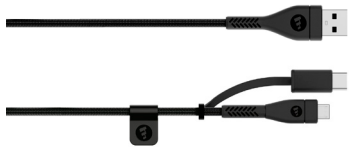

- Kevlar fiber core.
- Reinforced connector molds and strain relief prevent separation and breaking.
- Braided cable jacket for added protection.
- Two available options: **Type-A to switch-tip Type-C & Type-C to switch-tip Type-C.**
- Tangle free & Lifetime warranty.

SKU: **2m (A-C)** - 3615 (Black), **2m (C-C)** - 3639 (Black)