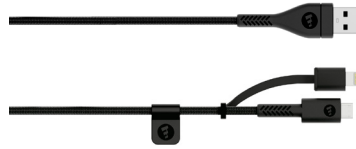

PRO cables series switch-tip cable with Lightning connector