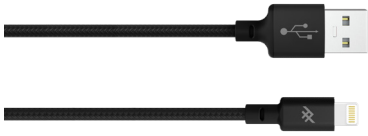

UNIQUESYNC™ PREMIUM

Charge/Sync Cable with
Lightning® Connector

Made for
iPod iPhone iPad

- The cable connects **via USB on one end** and **Lightning** on the other for fast charging & data transfer.
- The cable is available in 2 lengths - **1.5 metre** and **3 metres** - for ultimate convenience.
- 4 colour options available to match your style: **black, gold, rose gold** and **silver**.

SKU: **1.5m** - IFUSLC-BK1 (Black), IFUSLC-GD1 (Gold), IFUSLC-RG1 (Rose Gold), IFUSLC-SL1 (Silver)
3m - IFUSLC-BK3 (Black), IFUSLC-GD3 (Gold), IFUSLC-RG3 (Rose Gold), IFUSLC-SL3 (Silver)