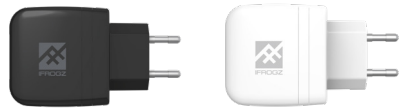

UNIQUESYNC™ PREMIUM Universal USB Wall Charger - 2 Pin (EU)

- Dual output (3A and 1A).
- **Qualcomm Quick Charge 3.0™ technology**.
- Compatible with **Phones and Tablets**.
- Automatic quick charger compatibility with devices from brands such as **Apple, Samsung, Huawei, HTC and LG***.
- Plug and charge.

*Not all features are supported by all devices. Please check your device specifications to verify.

SKU: 309901164 (Black), 309901165 (White)