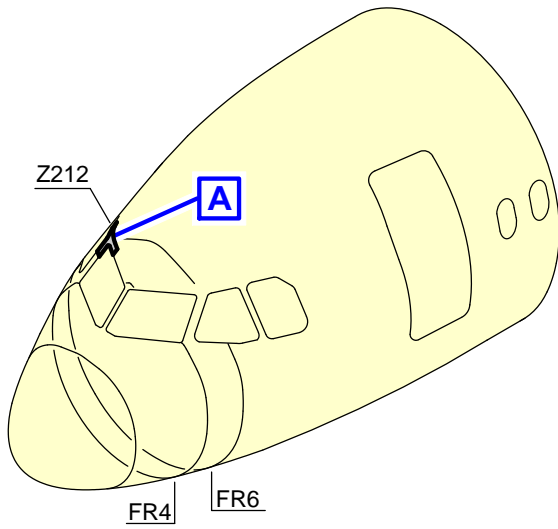

CONF 001

NOTE:

INSPECTION AREA

ICN-A320-A-53XX1448-A-FAPE3-01GVT-A-001-01

Figure ICN-A320-A-53XX1448-A-FAPE3-01GVT-A-001-01 SHEET 1/1