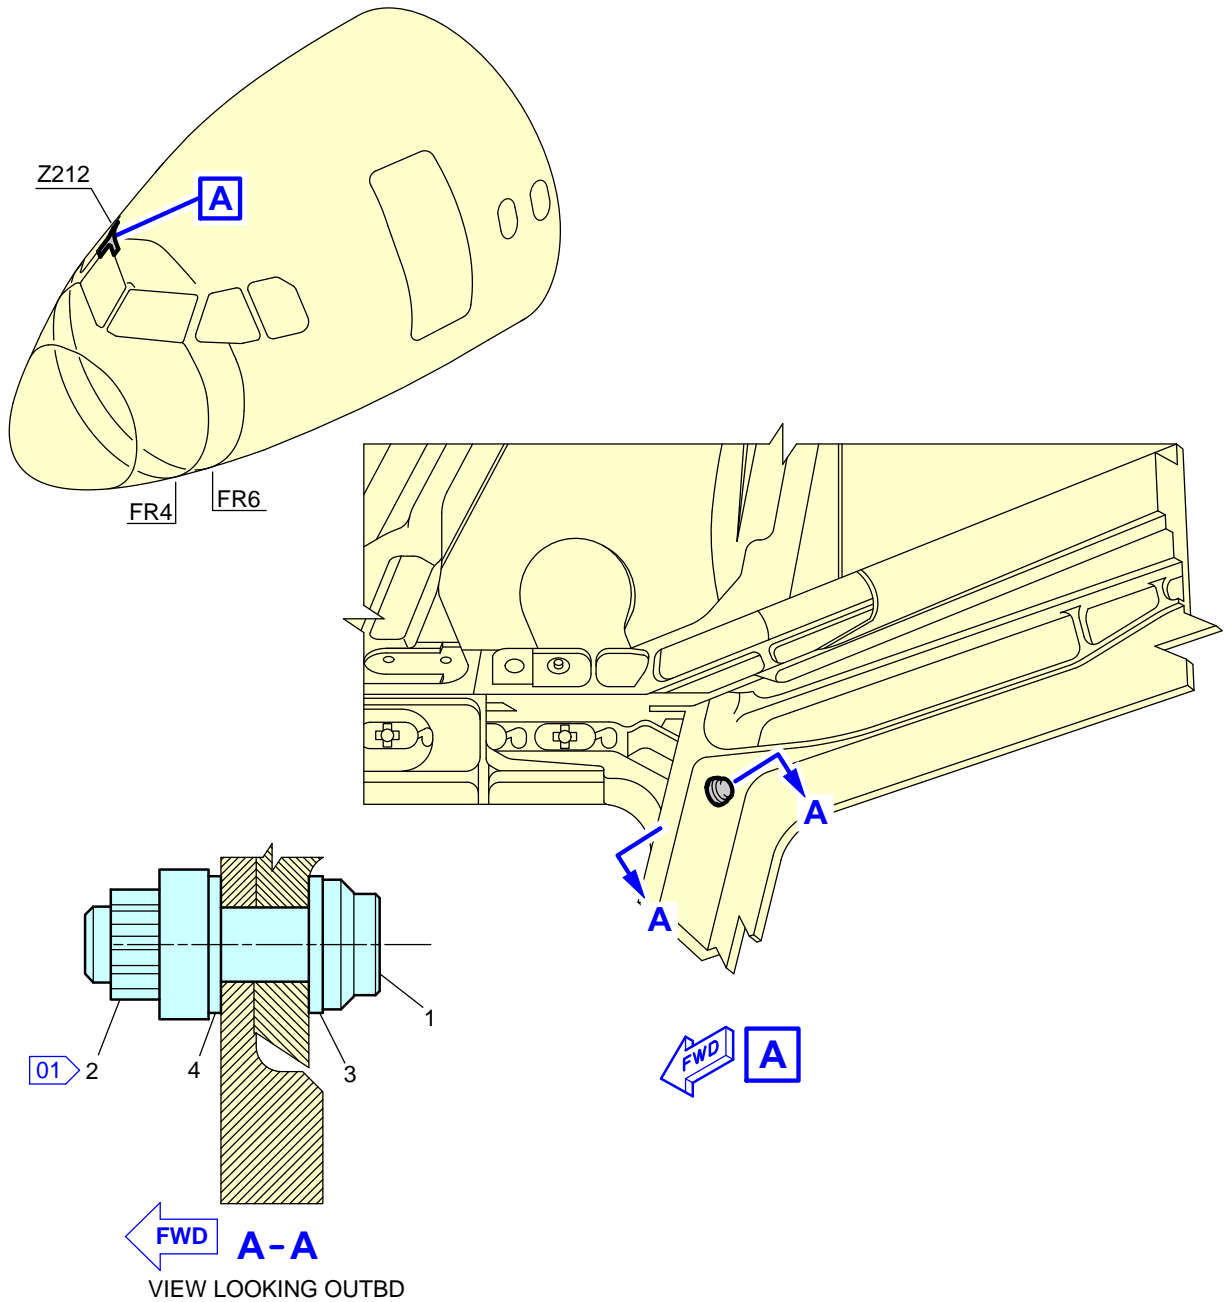

CONF ALL

(3) Task A320-A-53-XX-1448-01001-720A-A - Install the Upper Junction Fastener on the RH Lateral Window Frame

Job Set-Up Information

Working Area

Impacted Zone	Access / Work Location	
212	Work location	From Frame 4 to Frame 6

Manpower/Resources/Skills

Man-hours	0.25 h
Minimum Number of person	1
Elapsed Time	0.25 h
Skills	Airframe

Material necessary to do the job

Part kit 531448A01R00					
ITEM	PART No.	QTY (UM)	KEYWORD	DRAWING	SEE NOTES
1	D5311129320000	1	BOLT		
2	NSA5057-7	1	NUT		
3	MS20002C7	1	WASHER		
4	MS20002-7	1	WASHER		

Referenced Information

Manuals/Drawings	References/Sheets
AMM	06-20-00, Page Block 001 06-31-53, Page Block 001 Task 20-21-11-911-001
SRM	51-42-00

Procedure

- (a) Standard Practices given in this procedure:
1. 1 For the identification of zones, refer to Ref. AMM 06-20-00, Page Block 001.
  2. 2 For the Frame (FR) identification, refer to Ref. AMM 06-31-53, Page Block 001.
  3. 3 Remove and install fasteners in accordance with Ref. SRM 51-42-00.
  4. 4 To torque tighten the standard threaded fasteners, refer to Ref. AMM Task 20-21-11-911-001.
- (b) Install, refer to Ref. Fig. Installation of the Upper Junction Fastener:

1	BOLT	D5311129320000	Item 1
1	WASHER	MS20002C7	Item 3
1	WASHER	MS20002-7	Item 4
1	NUT	NSA5057-7	Item 2

- (c) Torque tighten the nut, item 2 between 42 Nm and 46 Nm (371.732 lbf.in and 407.134 lbf.in), refer to Ref. Fig. Installation of the Upper Junction Fastener.

CONF ALL

NOTE:

01 TORQUE THE NUT, ITEM 2, BETWEEN 42 Nm (371.732 lbf.in) AND 46Nm (407.134 lbf.in).

ICN-A320-A-53XX1448-A-FAPE3-01GVU-A-001-01

Figure ICN-A320-A-53XX1448-A-FAPE3-01GVU-A-001-01 SHEET 1/1