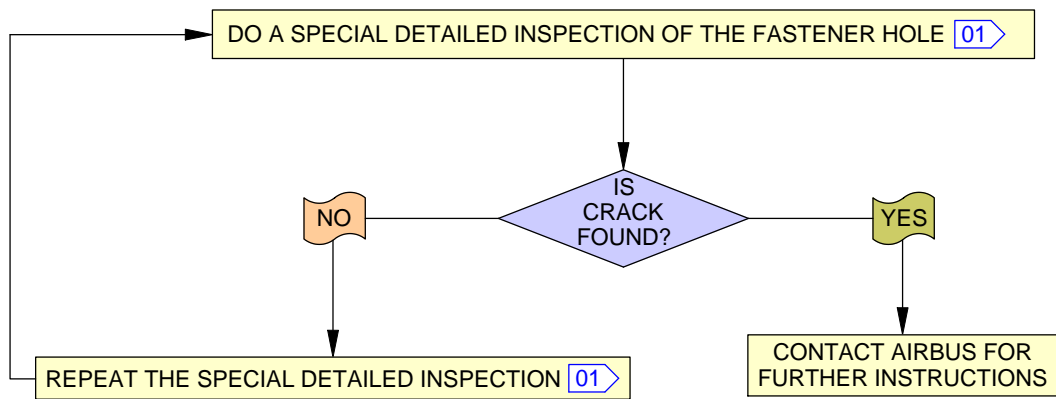

CONF 002

NOTE:

THE PURPOSE OF FLOWCHARTS IS TO SUPPLEMENT THE INFORMATION GIVEN IN THE PROCEDURE AND COMPLIANCE PARAGRAPHS AND NOT TO SERVE AS THE PRIMARY SOURCE FOR TASKS OR COMPLIANCE TIMES GIVEN IN THE SERVICE BULLETIN.

[01] FOR THE ACCOMPLISHMENT TIMESCALE, REFER TO PARAGRAPH 1.E.(2).

ICN-A320-A-53XX1448-A-FAPE3-01JY4-A-002-01

Figure ICN-A320-A-53XX1448-A-FAPE3-01JY4-A-002-01 SHEET 1/1