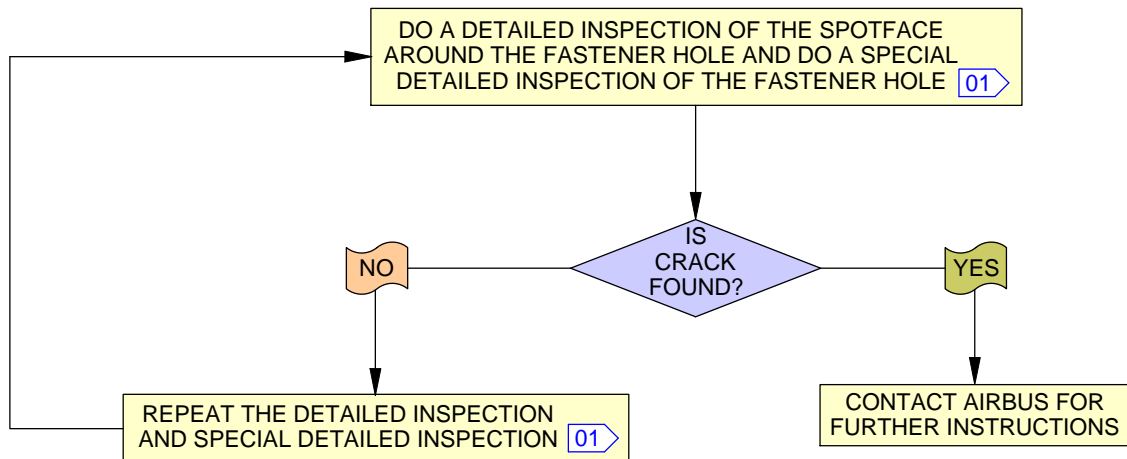

CONF 001

NOTE:

THE PURPOSE OF FLOWCHARTS IS TO SUPPLEMENT THE INFORMATION GIVEN IN THE PROCEDURE AND COMPLIANCE PARAGRAPHS AND NOT TO SERVE AS THE PRIMARY SOURCE FOR TASKS OR COMPLIANCE TIMES GIVEN IN THE SERVICE BULLETIN.

[01] FOR THE ACCOMPLISHMENT TIMESCALE, REFER TO PARAGRAPH 1.E.(2).

ICN-A320-A-53XX1448-A-FAPE3-00RLD-A-002-01