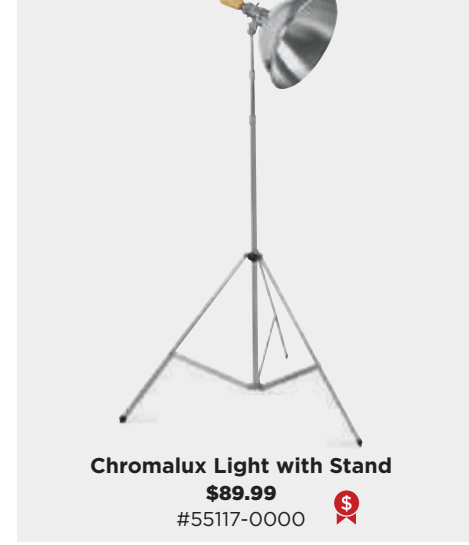

Bieffe Drafting Chairs
\$267.99
#50076-1020

MULTIPLE STYLES AVAILABLE!

National Public Seating® 18" Stool
\$39.79
#50068-2118

Chromalux Light with Stand
\$89.99
#55117-0000

A Studio Designs™ Comet Center \$154.12 #52516-1000 **B Studio Designs™ Nook Desk \$185.59** #51791-1001 **C Blick® Studio Polaris Table by Studio Designs™ \$157.62** #52592-2020 **D Studio Designs™ Fusion Center \$176.99** #52591-1001