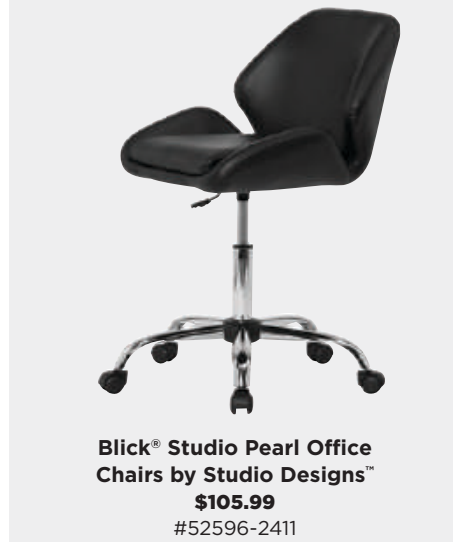

Blick® Studio Artists' Taboret by Jullian®
$313.00
#52116-1001