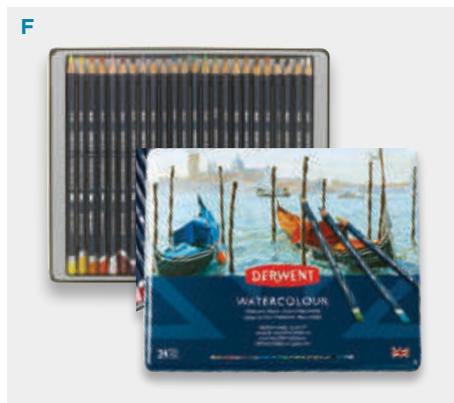

DERWENT® SALE

50% OFF LIST PRICE

Prices valid 11/19/20 through 12/24/20

AS VERSATILE AS WATERCOLOR PENCILS

ONE PRODUCT, TWO WAYS!

- **A** Derwent® Inkense Set of 24 $35.89 #22051-1024
- **B** Derwent® Large Tip Push Button Waterbrush $5.55 #04317-1003
- **C** Blick® Studio by Fabriano® $13.59 #10080-1021
- **D** Derwent® Metallic Colored Pencils $13.74 #82514-1001
- **E** Derwent® Graphitint Paint Pan Set $17.49 #01792-1012
- **F** Derwent® Watercolor Pencil Set of 24 $27.49 #20505-1109
- **G** Derwent® Lightfast Colored Pencil Set of 24 $49.24 #67924-1249
- **H** Derwent® Graphitint Pencil Set of 24 $35.89 #22039-0249
- **I** Derwent® Inkense Paint Pan Set $17.49 #01680-1209

MADE WITH GRAPHITE FOR A METALLIC SHEEN.

SCAN & SHOP NOW!

DERWENT GIFTS

WATERCOLOR WONDERLAND!

PERFECT FOR PAINTING ON THE GO!

Artwork by Sarah Simon, themintgardener.com

$29.95!

$38.79!

- **J** Daniel Smith® Essential Mixing Watercolor Set $38.98 #01767-1005
- **K** Raphaël® Le Voyageur Travel Brush $23.37 #04310-1030
- **L** Sakura® Koi® Watercolor Pocket Field Sketch Box Set of 24 $25.30 #00378-0249
- **M** Da Vinci® Casaneo Watercolor Travel Round Brush $25.55 #06289-1006
- **N** Daniel Smith® Extra Fine™ Watercolor Mineral Marvel Dot Cards Set $9.59 #01767-1136
- **O** Faber-Castell® Albrecht Dürer Watercolor Marker Set of 10 $29.95 #00888-1109
- **P** Angora Watercolor Pan Set of 36 $26.95 #00395-0369
- **Q** Sennelier® La Petite Aquarelle Watercolor Set of 24 Half-Pans $38.79 #01669-1249
- **R** Winsor & Newton™ Designers Gouache Set of 10 $53.99 #00801-1029
- **S** Sakura Koi Creative Art Colors Watercolor Set of 24 $27.72 #01682-1019

SCAN & SHOP NOW!

WATERCOLOR GIFTS