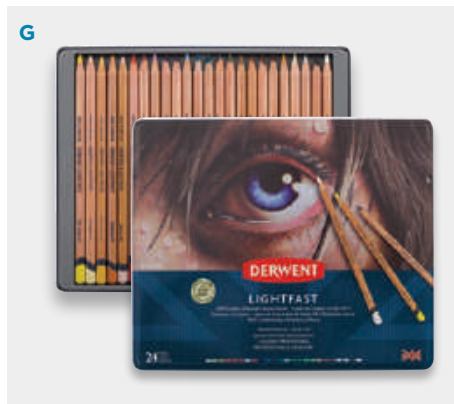

DERWENT® SALE

50% OFF LIST PRICE

Prices valid 11/19/20 through 12/24/20

AS VERSATILE AS WATERCOLOR PENCILS

ONE PRODUCT, TWO WAYS!

- **A** Derwent® Inkense Set of 24 $35.89 #22051-1024
- **B** Derwent® Large Tip Push Button Waterbrush $5.55 #04317-1003
- **C** Blick® Studio by Fabriano® $13.59 #10080-1021
- **D** Derwent® Metallic Colored Pencils $13.74 #82514-1001
- **E** Derwent® Graphitint Paint Pan Set $17.49 #01792-1012
- **F** Derwent® Watercolor Pencil Set of 24 $27.49 #20505-1109
- **G** Derwent® Lightfast Colored Pencil Set of 24 $49.24 #67924-1249
- **H** Derwent® Graphitint Pencil Set of 24 $35.89 #22039-0249
- **I** Derwent® Inkense Paint Pan Set $17.49 #01680-1209

MADE WITH GRAPHITE FOR A METALLIC SHEEN.

SCAN & SHOP NOW!

DERWENT GIFTS

WATERCOLOR WONDERLAND!

PERFECT FOR PAINTING ON THE GO!

Artwork by Sarah Simon, themintgardener.com

$29.95!

$38.79!

- **J** Daniel Smith® Essential Mixing Watercolor Set $38.98 #01767-1005
- **K** Raphaël® Le Voyageur Travel Brush $23.37 #04310-1030
- **L** Sakura® Koi® Watercolor Pocket Field Sketch Box Set of 24 $25.30 #00378-0249
- **M** Da Vinci® Casaneo Watercolor Travel Round Brush $25.55 #06289-1006
- **N** Daniel Smith® Extra Fine™ Watercolor Mineral Marvel Dot Cards Set $9.59 #01767-1136
- **O** Faber-Castell® Albrecht Dürer Watercolor Marker Set of 10 $29.95 #00888-1109
- **P** Angora Watercolor Pan Set of 36 $26.95 #00395-0369
- **Q** Sennelier® La Petite Aquarelle Watercolor Set of 24 Half-Pans $38.79 #01669-1249
- **R** Winsor & Newton™ Designers Gouache Set of 10 $53.99 #00801-1029
- **S** Sakura Koi Creative Art Colors Watercolor Set of 24 $27.72 #01682-1019

SCAN & SHOP NOW!

WATERCOLOR GIFTS