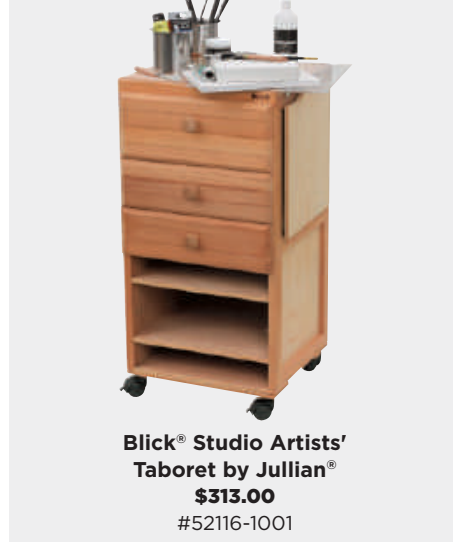

SCAN & SHOP NOW!

EASELS & FURNITURE GIFTS

THE GIFT THAT LASTS: **STYLISH STUDIO FURNITURE AND LIGHTING**

Blick® Studio Taboret
\$112.49
#52065-1001

Blick® Studio Artists' Taboret by Jullian®
\$313.00
#52116-1001