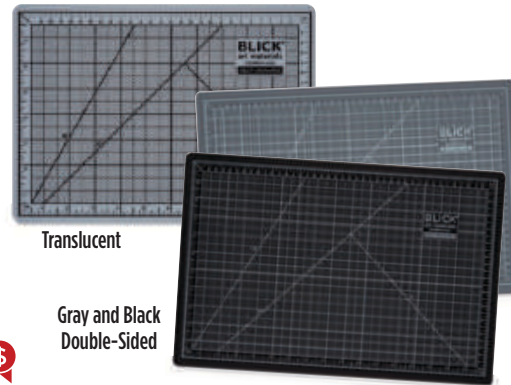

Blick® Self-Healing Cutting Mats

UP TO 50% OFF LIST PRICE

Made of high-tech, 3-ply polymer. Self-healing surface holds up under repeated use, and calibrated inch grid lines make cutting easy. 45° and 60° angled lines are helpful for making diagonal cuts. Choose double-sided Gray/Black or Translucent.

NUMBER	COLOR	SIZE	LIST	EACH	
M57559-2585	Gray and Black	8-1/2" x 12"	$8.99	$4.66	
M57559-2506	Gray and Black	12" x 18"	17.99	9.32	
M57559-2509	Gray and Black	18" x 24"	32.99	17.09	
M57539-2436	Gray and Black	24" x 36"	62.99	32.63	
M58991-1085	Translucent	8-1/2" x 12"	12.99	6.50	
M58991-1006	Translucent	12" x 18"	24.99	12.49	
M58991-1009	Translucent	18" x 24"	44.99	22.50	
M58991-1015	Translucent	24" x 36"	87.99	43.99