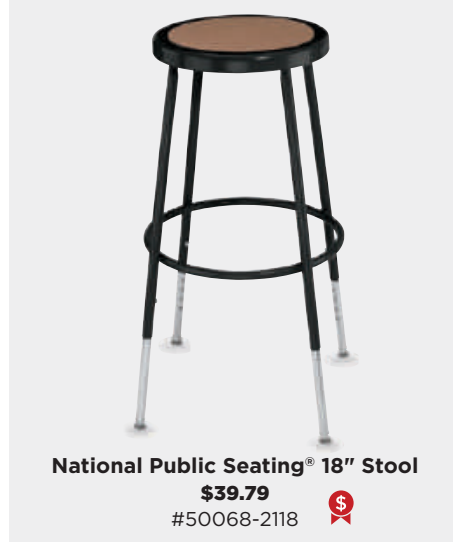

Bieffe Drafting Chairs
\$267.99
#50076-1020

MULTIPLE STYLES AVAILABLE!

National Public Seating® 18" Stool
\$39.79
#50068-2118

Chromalux Light with Stand
\$89.99
#55117-0000

A Studio Designs™ Comet Center \$154.12 #52516-1000 **B Studio Designs™ Nook Desk \$185.59** #51791-1001 **C Blick® Studio Polaris Table by Studio Designs™ \$157.62** #52592-2020 **D Studio Designs™ Fusion Center \$176.99** #52591-1001