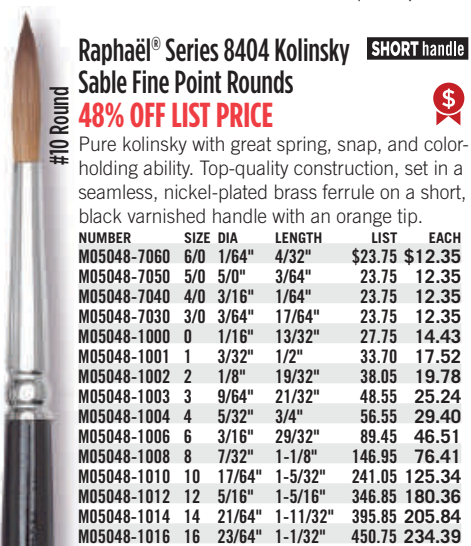

BLICK® EXCLUSIVE!

Princeton™ Series 4050 Heritage Synthetic Sable Brush Set

A Blick exclusive! These essential brushes for the watercolor painter have excellent color-holding capacity, point, and shape retention due to a special blend of varying diameters of synthetic sable hair. The four-brush set includes watercolor artist Jenna Rainey's favorite brush shapes and sizes — Size 2, 6, and 12 Round, and 1/2" Angle Wash, in a reusable plastic box.

NUMBER	LIST	EACH
M05460-1014	$66.90	$33.45