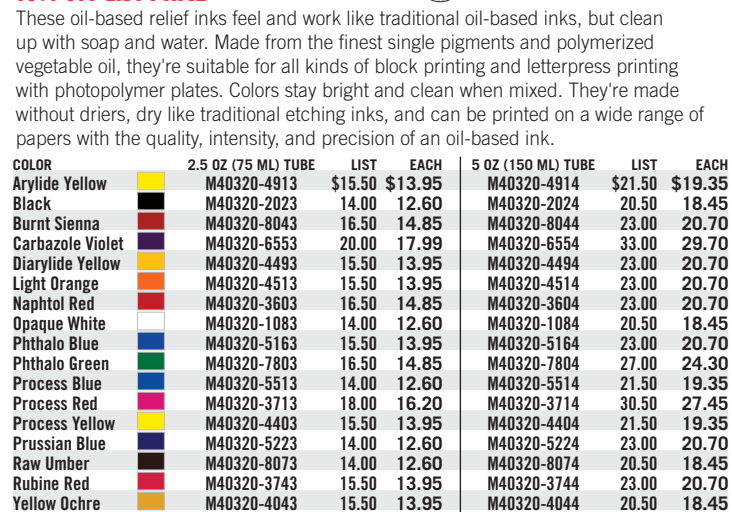

Printer's Edge Aluminum Screen Printing Frames

20% OFF LIST PRICE

These heavy-gauge, watertight frames are stretched with your choice of mesh. Crafted of aluminum alloy, they feature fully welded corners that are ground to a smooth finish. For yellow mesh, visit our website.

NUMBER	SIZE	GRADE	LIST	EACH
M43432-1109	18" x 20" x 1-3/8"	110	$34.20	$27.36
M43432-1102	20" x 24" x 1-3/8"	110	34.99	27.99
M43432-1103	23" x 31" x 1-1/2"	110	44.99	35.99
M43432-1602	20" x 24" x 1-3/8"	156	37.99	30.39
M43432-1603	23" x 31" x 1-1/2"	156	47.99	38.39