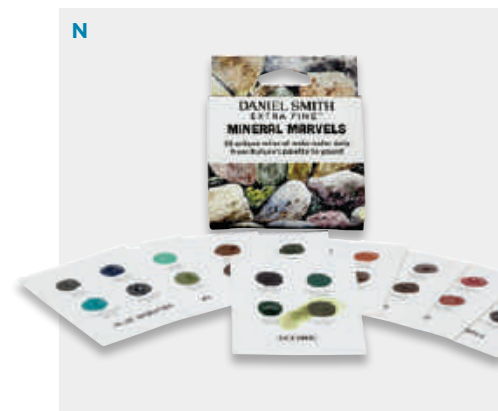

Prices valid 11/19/20 through 12/24/20

AS VERSATILE AS WATERCOLOR PENCILS

ONE PRODUCT, TWO WAYS!

- A** Derwent® Inkense Set of 24 \$35.89 #22051-1024
- B** Derwent® Large Tip Push Button Waterbrush \$5.55 #04317-1003
- C** Blick® Studio by Fabriano® \$13.59 #10080-1021
- D** Derwent® Metallic Colored Pencils \$13.74 #82514-1001
- E** Derwent® Graphitint Paint Pan Set \$17.49 #01792-1012
- F** Derwent® Watercolor Pencil Set of 24 \$27.49 #20505-1109
- G** Derwent® Lightfast Colored Pencil Set of 24 \$49.24 #67924-1249
- H** Derwent® Graphitint Pencil Set of 24 \$35.89 #22039-0249
- I** Derwent® Inkense Paint Pan Set \$17.49 #01680-1209

MADE WITH GRAPHITE FOR A METALLIC SHEEN.

SCAN & SHOP NOW!

DERWENT GIFTS

WATERCOLOR WONDERLAND!

PERFECT FOR PAINTING ON THE GO!

Artwork by Sarah Simon, themintgardener.com

\$29.95!

\$38.79!