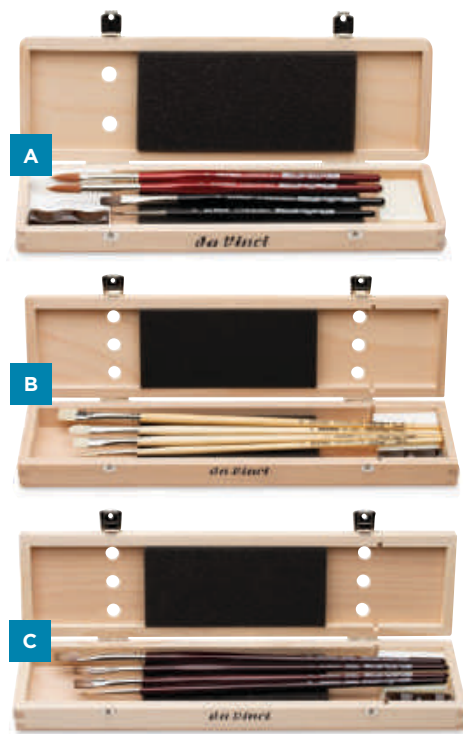

Winsor & Newton™ Series 7 Pure Kolinsky Sable Pointed Round Set
40% OFF LIST PRICE

Winsor & Newton takes only the finest hair from the tail of the kolinsky to form its famous Series 7 brushes. These short handle brushes feature a polished black handle and a seamless, cupro-nickel ferrule. They are considered by many artists to be the world's finest. The set includes five Pointed Rounds in Size 0, 1, 2, 3, and 4.

NUMBER	LIST	EACH
M05051-9005	$169.60	$101.75

Silver Brush™ Black Velvet Sets
UP TO 58% OFF LIST PRICE

A blend of natural squirrel hair and black synthetic filaments combine to provide excellent carrying capacity with control, spring, and precise pointing. Black Velvet brushes are full bodied, with a wonderful snap. Use them with watercolor, silk painting, inks, dyes, acrylics, and gouache. A polished black ferrule crimps the hair and is fitted to a gloss black handle.

Set of 3 — Includes a Series 3007 Script Liner Size 1, a Series 3009 Oval Wash Size 3/4", and a Series 3008 Round Size 8.

NUMBER	LIST	EACH
M09079-0039	$94.95	$44.54

Voyage™ Travel Set of 4 — Includes Round Sizes 2, 4, 6, and 8. Brushes measure 4-5/16" long when closed.

NUMBER	LIST	EACH
M05443-1009	$167.95	$70.30

BLICK® EXCLUSIVE!

Princeton™ Series 4050 Heritage Synthetic Sable Brush Set

A Blick exclusive! These essential brushes for the watercolor painter have excellent color-holding capacity, point, and shape retention due to a special blend of varying diameters of synthetic sable hair. The four-brush set includes watercolor artist Jenna Rainey's favorite brush shapes and sizes — Size 2, 6, and 12 Round, and 1/2" Angle Wash, in a reusable plastic box.

NUMBER	LIST	EACH
M05460-1014	$66.90	$33.45

Raphaël® Series 8404 Kolinsky Sable Fine Point Rounds
48% OFF LIST PRICE