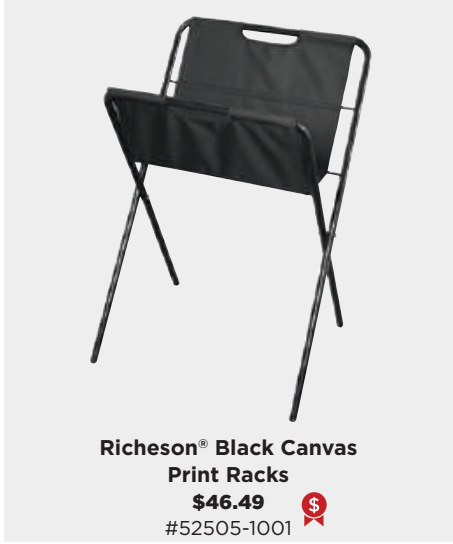

Blick® Studio Taboret
$112.49
#52065-1001