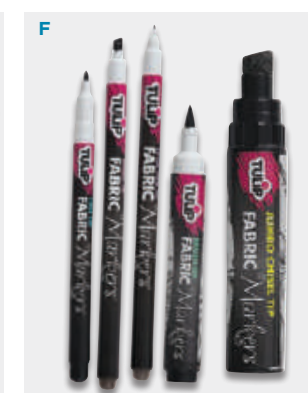

Copic® Sketch Marker Set of 24
\$140.40
#21395-1249

Manuscript® Rose Quartz Shimmer Ink
\$8.05
#02220-3742

Manuscript Deluxe Calligraphy Set
\$19.48
#20883-2009

\$17.49!

Staedtler Calligraphy Pen Set
\$17.49
#20871-1009

GIFT IN STYLE: TEXTILE & CRAFT SUPPLIES

A Rit® Liquid Indigo Dye \$4.49 #01273-5205

B Tulip® One-Step Tie-Dye Shibori Kit \$10.99 #01281-1010

C Bella + Canvas® Unisex Suede Short Sleeve Tee \$7.69 #61619-1000

D Jacquard Silk 22" x 22" Scarves \$9.15 #63000-1022

E Janlynn Embroidery Floss packs \$6.99 #62426-1002

42 Gift Guide 800.828.4548 to order

Find these and more gifts at DickBlick.com.

H Angelus® Acrylic Leather Paint Basics Kit \$23.76 #63449-1009