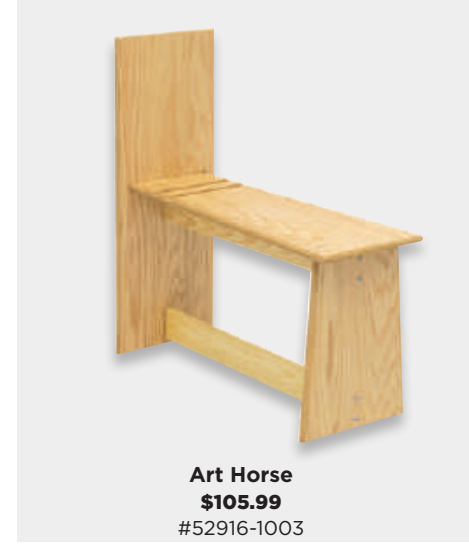

Studio Designs™ Vintage Drafting Table
$159.99
#50002-2752