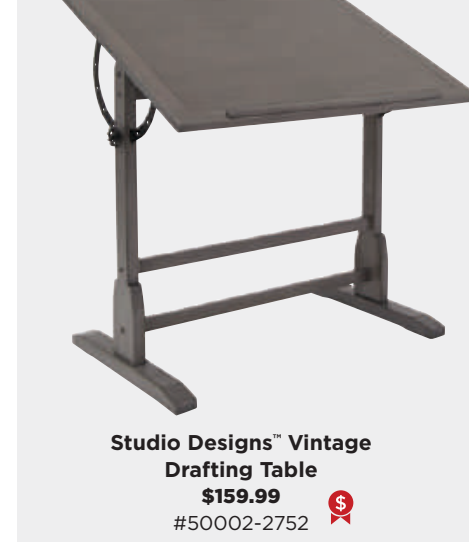

SCAN & SHOP NOW!

EASELS & FURNITURE GIFTS

THE GIFT THAT LASTS: **STYLISH STUDIO FURNITURE AND LIGHTING**

Blick® Studio Taboret
\$112.49
#52065-1001

Blick® Studio Artists' Taboret by Jullian®
\$313.00
#52116-1001