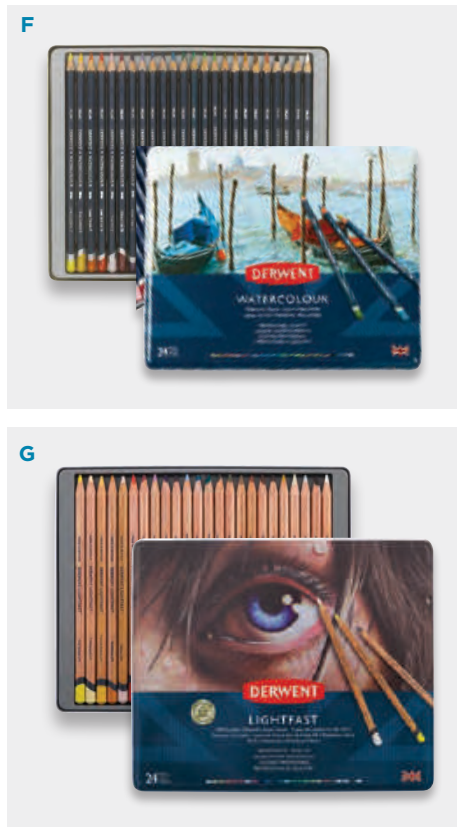

Itoya® Profolio® Midtown Pouches
\$6.39
#03361-5329

Strathmore® 300 Series 19" x 24" Smooth Bristol Board Pad
\$19.29
#13307-1011

ARTIST FAVORITE!

DERWENT® SALE

50% OFF LIST PRICE

Prices valid 11/19/20 through 12/24/20

AS VERSATILE AS WATERCOLOR PENCILS

ONE PRODUCT, TWO WAYS!

- A** Derwent® Inkense Set of 24 \$35.89 #22051-1024
- B** Derwent® Large Tip Push Button Waterbrush \$5.55 #04317-1003
- C** Blick® Studio by Fabriano® \$13.59 #10080-1021
- D** Derwent® Metallic Colored Pencils \$13.74 #82514-1001
- E** Derwent® Graphitint Paint Pan Set \$17.49 #01792-1012
- F** Derwent® Watercolor Pencil Set of 24 \$27.49 #20505-1109
- G** Derwent® Lightfast Colored Pencil Set of 24 \$49.24 #67924-1249
- H** Derwent® Graphitint Pencil Set of 24 \$35.89 #22039-0249
- I** Derwent® Inkense Paint Pan Set \$17.49 #01680-1209