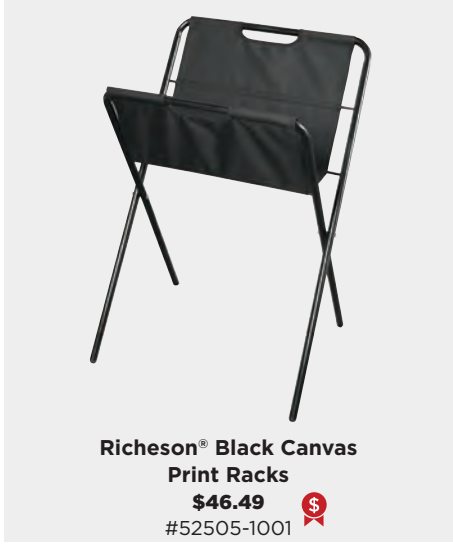

Blick® Studio Taboret
$112.49
#52065-1001