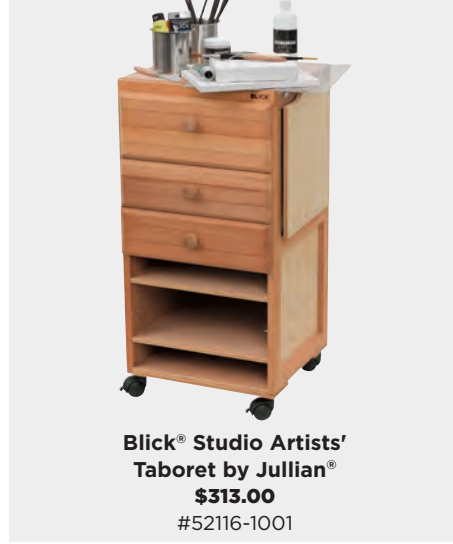

THE GIFT THAT LASTS: **STYLISH STUDIO FURNITURE AND LIGHTING**

MULTIPLE STYLES AVAILABLE!

PLENTY OF WORKSPACE PLUS STORAGE GALORE!