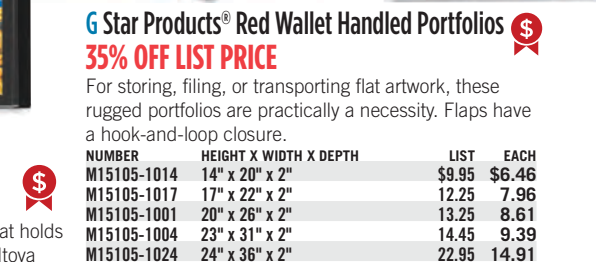

PRESENTATION & STORAGE

A Blick® Essentials Folding Portfolios 47% OFF LIST PRICE

The beauty of these compact portfolios is that they tuck into a backpack, briefcase, or bag but quickly transform into a full-size portfolio. Made from heavyweight nylon, they protect and transport artwork and presentation materials, then fold flat. Each includes a hook-and-loop closure, an ergonomic comfort-grip handle, and a full-length zipper. Dimensions reflect size when open.

NUMBER	SIZE	LIST	EACH
M15153-1021	17" x 21"	$12.99	$6.82
M15153-1026	20" x 26"	16.99	8.92

B Blick® Studio Series Softside Portfolios UP TO 32% OFF LIST PRICE

Made of heavyweight nylon with reinforced corners, this zippered portfolio features an ergonomic comfort-grip handle, an adjustable, removable shoulder strap, and a 6" x 13" zippered utility case.

NUMBER	COLOR	HEIGHT X WIDTH	LIST	EACH
M16992-2020	Black	20" x 26"	$24.99	$17.32
M16992-2024	Black	24" x 31"	29.99	20.17
M16992-3002	Red	20" x 26"	24.99	17.32
M16992-3000	Red	24" x 31"	29.99	20.17

C Blick® Basic Series Presentation Books UP TO 40% OFF LIST PRICE

Blick's affordable, functional presentation books have matte-finish covers made of durable black polypropylene and include 24 acid-free, top-loading, clear polypropylene sheet protectors with acid-free black paper inserts (90 gsm).

NUMBER	HEIGHT X WIDTH	LIST	EACH
M15274-2085	8-1/2" x 11", Landscape	$8.09	$5.45
M15274-2005	11" x 14", Landscape	11.49	7.16
M15274-1085	11" x 8-1/2", Portrait	8.09	5.45
M15274-1023	12" x 9", Portrait	9.09	5.61
M15274-1005	14" x 11", Portrait	11.49	7.16
M15274-1011	17" x 11", Portrait	14.99	9.65
M15274-1017	17" x 14", Portrait	19.59	12.42
M15274-1013	19" x 13", Portrait	20.79	12.42

D Itoya® Art Profolio® Multi-Ring Binders 22-38% OFF LIST PRICE

A sleek and slim profile for your presentations that holds up to 20 (11 included) of the same high-quality Itoya PolyGlass pages as larger multi-ring binders. Acrylic ring mechanism snaps into place and holds pages securely. Lightweight, rigid black polypropylene cover.

NUMBER	HEIGHT X WIDTH	LIST	EACH
M15247-3085	8-1/2" x 11", Landscape	$41.50	$30.40
M15247-3005	11" x 14", Landscape	52.75	41.09
M15247-3017	11" x 17", Landscape	63.99	39.47
M15247-1085	11" x 8-1/2", Portrait	33.99	25.15
M15247-1023	12" x 9", Portrait	37.50	29.25
M15247-1005	14" x 11", Portrait	48.75	35.65
M15247-1011	17" x 11", Portrait	54.50	41.35
M15247-1017	17" x 14", Portrait	63.50	42.30
M15247-1013	19" x 13", Portrait	67.99	41.95
M15247-1018	24" x 18", Portrait	106.99	76.22

E Itoya® Original Art Profolios® UP TO 20% OFF LIST PRICE

Crystal-clear "pocket" pages made of durable polypropylene protect artwork and documents from environmental damage. Book lies completely flat when open. Includes 24 pocket pages with black inserts. Spine pocket allows for easy labeling.