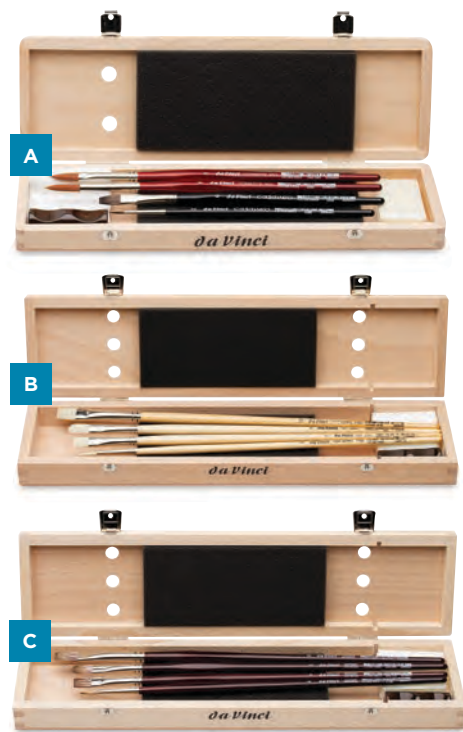

Winsor & Newton™ Series 7 Pure Kolinsky Sable Pointed Round Set
40% OFF LIST PRICE

Winsor & Newton takes only the finest hair from the tail of the kolinsky to form its famous Series 7 brushes. These short handle brushes feature a polished black handle and a seamless, cupro-nickel ferrule. They are considered by many artists to be the world's finest. The set includes five Pointed Rounds in Size 0, 1, 2, 3, and 4.

NUMBER	LIST	EACH
M05051-9005	$169.60	$101.75

Silver Brush™ Black Velvet Sets
UP TO 58% OFF LIST PRICE

A blend of natural squirrel hair and black synthetic filaments combine to provide excellent carrying capacity with control, spring, and precise pointing. Black Velvet brushes are full bodied, with a wonderful snap. Use them with watercolor, silk painting, inks, dyes, acrylics, and gouache. A polished black ferrule crimps the hair and is fitted to a gloss black handle. **Set of 3** — Includes a Series 3007 Script Liner Size 1, a Series 3009 Oval Wash Size 3/4", and a Series 3008 Round Size 8.

NUMBER	LIST	EACH
M09079-0039	$94.95	$44.54

Voyage™ Travel Set of 4 — Includes Round Sizes 2, 4, 6, and 8. Brushes measure 4-5/16" long when closed.

NUMBER	LIST	EACH
M05443-1009	$167.95	$70.30

BLICK® EXCLUSIVE!

Princeton™ Series 4050 Heritage Synthetic Sable Brush Set

50% OFF LIST PRICE

A Blick exclusive! These essential brushes for the watercolor painter have excellent color-holding capacity, point, and shape retention due to a special blend of varying diameters of synthetic sable hair. The four-brush set includes watercolor artist Jenna Rainey's favorite brush shapes and sizes — Size 2, 6, and 12 Round, and 1/2" Angle Wash, in a reusable plastic box.

NUMBER	LIST	EACH
M05460-1014	$66.90	$33.45

Raphaël® Series 8404 Kolinsky Sable Fine Point Rounds
48% OFF LIST PRICE