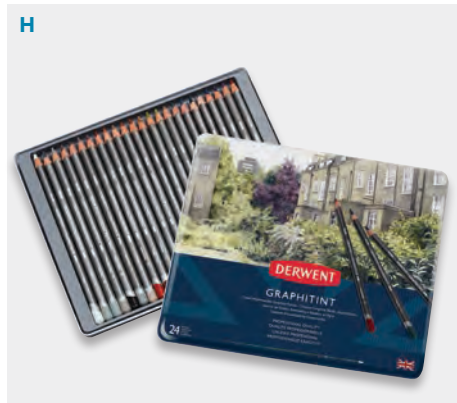

AS VERSATILE AS WATERCOLOR PENCILS

ONE PRODUCT, TWO WAYS!

- A** Derwent® Inkense Set of 24 \$35.89 #22051-1024
- B** Derwent® Large Tip Push Button Waterbrush \$5.55 #04317-1003
- C** Blick® Studio by Fabriano® \$13.59 #10080-1021
- D** Derwent® Metallic Colored Pencils \$13.74 #82514-1001
- E** Derwent® Graphitint Paint Pan Set \$17.49 #01792-1012
- F** Derwent® Watercolor Pencil Set of 24 \$27.49 #20505-1109
- G** Derwent® Lightfast Colored Pencil Set of 24 \$49.24 #67924-1249
- H** Derwent® Graphitint Pencil Set of 24 \$35.89 #22039-0249
- I** Derwent® Inkense Paint Pan Set \$17.49 #01680-1209