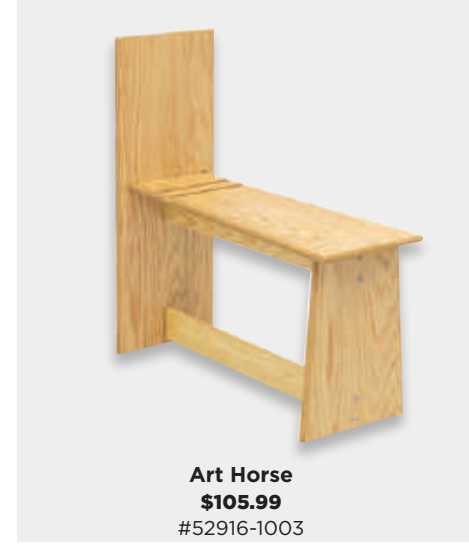

Studio Designs™ Vintage Drafting Table
$159.99
#50002-2752