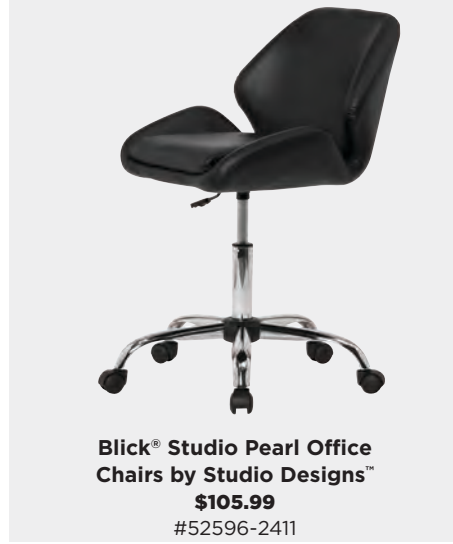

Blick® Studio Artists' Taboret by Jullian®
$313.00
#52116-1001