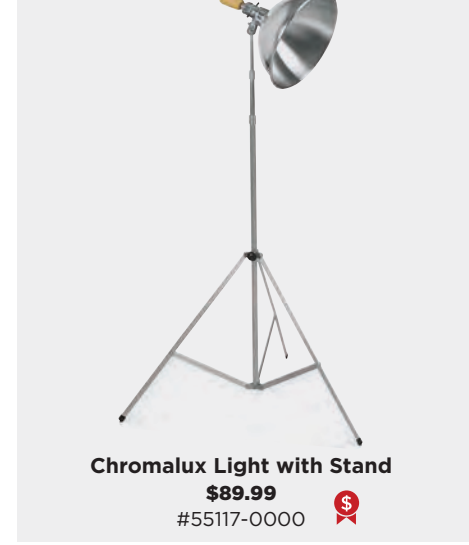

Art Horse
$105.99
#52916-1003

National Public Seating® 18" Stool
$39.79
#50068-2118

Chromalux Light with Stand
$89.99
#55117-0000