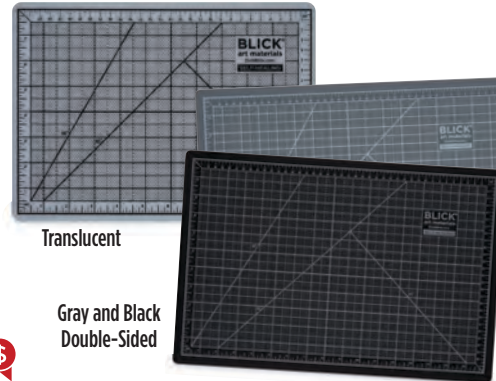

Blick® Self-Healing Cutting Mats

UP TO 50% OFF LIST PRICE

Made of high-tech, 3-ply polymer. Self-healing surface holds up under repeated use, and calibrated inch grid lines make cutting easy. 45° and