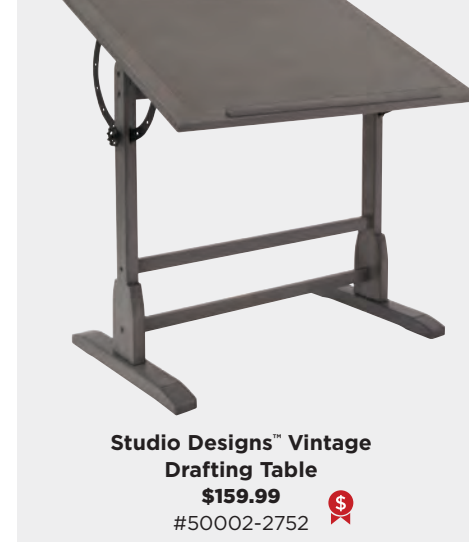

THE GIFT THAT LASTS: **STYLISH STUDIO FURNITURE AND LIGHTING**

MULTIPLE STYLES AVAILABLE!

PLENTY OF WORKSPACE PLUS STORAGE GALORE!