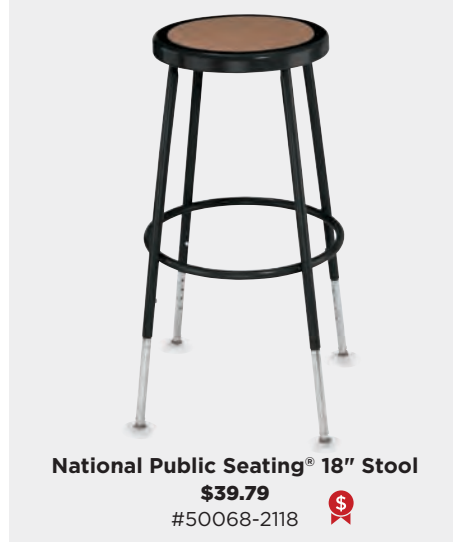

Blick® Studio Pearl Office Chairs by Studio Designs™
$105.99
#52596-2411

National Public Seating® 18" Stool
$39.79
#50068-2118