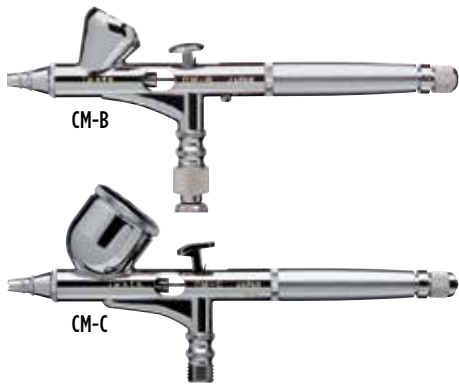

AIRBRUSHING

Iwata® Custom Micron Series 22% OFF LIST PRICE

This high-end airbrush series offers professional artists phenomenal control and absolute precision. The CM-B and CM-SB models come with a 0.18 mm needle/nozzle combo for detail work. The CM-C and CM-C Plus models come with a 0.23 mm needle/nozzle combo. For more details, visit our website.

CM-B, Gravity Feed			
NUMBER	LIST	EACH	
M25052-1001	$600.50	$466.75	

CM-C, Gravity-Feed			
NUMBER	LIST	EACH	
M25052-1003	$600.50	$466.75	

Iwata® Power Jet Pro Studio Compressor

15% OFF LIST PRICE

This compressor is equipped with a powerful twin-pump, 1/6 HP motor, and two air pressure regulators for precise adjustment of airflow at two individual workstations. It has a 2 liter (0.5 gallon) tank reservoir and delivers all the power necessary for use with the high paint-flow, multi-purpose Iwata Eclipse airbrush and the Eclipse G6 pistol grip airbrush. It includes an air hose and adaptors, so it can hook up to any brand of airbrush. For more details, visit our website.

NUMBER	LIST	EACH	
M25048-1007	$617.50	$520.50