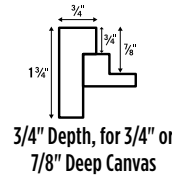

Blick® Wood Floater Frames 38-50% OFF LIST PRICE

These popular frames feature fine finishes and hand-applied colors for a stunning presentation.

3/4" Width — For 3/4" or 7/8" Deep Canvas

NUMBER	COLOR	SIZE	LIST	EACH
M18848-2188	Black	8" x 8"	$37.98	$21.93
M18848-2112	Black	8" x 10"	41.91	24.05
M18848-2123	Black	9" x 12"	44.53	26.15
M18848-2020	Black	10" x 10"	43.22	26.65
M18848-2105	Black	11" x 14"	55.40	29.27
M18848-2122	Black	12" x 12"	52.78	29.27
M18848-2106	Black	12" x 16"	60.91	31.69
M18848-2117	Black	14" x 18"	70.08	34.50
M18848-2108	Black	16" x 20"	74.39	38.23
M18848-2109	Black	18" x 24"	87.76	44.25
M18848-2101	Black	20" x 24"	93.00	46.18