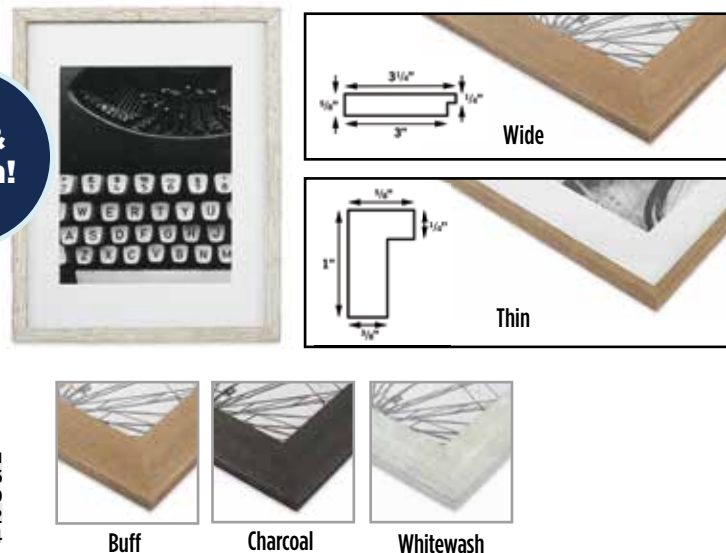

Blick® Westwood Frames 45% OFF LIST PRICE

These solid wood frames come equipped with striking, ready-to-display artwork — or replace it with your own drawings, watercolors, or photos. Choose from two profiles, thin and wide. The thin profile frames include a 4-ply, white core mat that is pH-neutral, fade-resistant, and bleed-resistant. Every frame includes a glass face and hanging hardware. The 6" x 8" and 8" x 10" frames also include an easel back for tabletop display. Made in the USA.

Thin	FRAME SIZE	ARTWORK SIZE	BUFF	CHARCOAL	WHITEWASH	LIST	EACH
6" x 8"	4" x 6"	M17591-8620	M17591-2610	M17591-1790	$41.75	$22.96	
8" x 10"	5" x 7"	M17591-8621	M17591-2611	M17591-1791	54.35	29.89	
11" x 14"	8" x 10"	M17591-8623	M17591-2613	M17591-1793	82.19	45.20	
16" x 20"	11" x 14"	M17591-8625	M17591-2615	M17591-1795	125.26	68.89	
18" x 24"	12" x 18"	M17591-8627	M17591-2617	M17591-1797	160.07	88.04	

Wide	FRAME SIZE	BUFF	CHARCOAL	WHITEWASH	LIST	EACH
8" x 10"	M17591-8622	M17591-2612	M17591-1792	$86.12	$47.36	
11" x 14"	M17591-8624	M17591-2614	M17591-1794	117.44	64.59	
16" x 20"	M17591-8626	M17591-2616	M17591-1796	164.40	90.42	
18" x 24"	M17591-8628	M17591-2618	M17591-1798	198.98	109.44