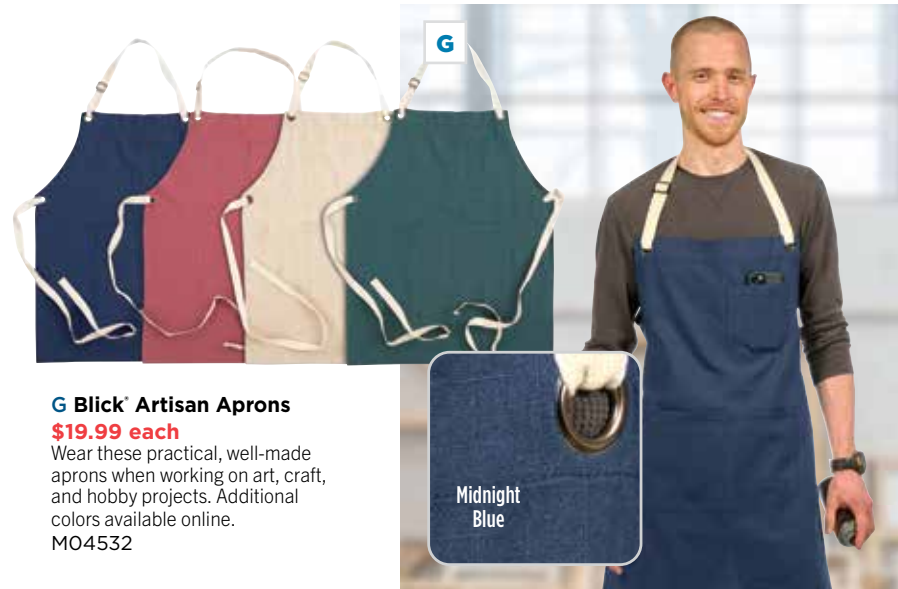

G

G Blick® Artisan Aprons $19.99 each

Wear these practical, well-made aprons when working on art, craft, and hobby projects. Additional colors available online. M04532

Midnight Blue

H NEW! Pantone® Postcard Box $24.95

With a palette drawn from Pantone system, each postcard in this set of 100 features a different bold hue to brighten any greeting. M12530-1019