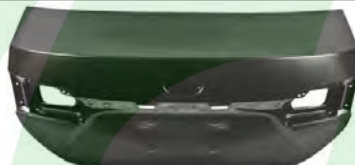

5 TRUNK LID

NO	CODE	DESCRIPTION	PATTERN	MODEL	YEAR	OEM	PCS	NW	GW	M3	PART LINK
4	TYFD361 R LA	REAR DOOR W/O DOOR MOULDING HOLE LH		COROLLA	'14-'15	67004-02430	1				
	TYFD361 R RA	REAR DOOR W/O DOOR MOULDING HOLE RH		COROLLA	'14-'15	67003-02430	1				
5	TYT361 NA	TRUNK LID		COROLLAA	'14-'16	64401-02B60	1