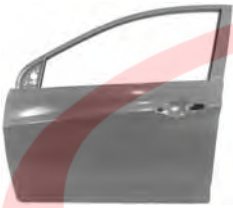

4 FRONT DOOR

NO	CODE	DESCRIPTION	PATTERN	MODEL	YEAR	OEM	PCS	NW	GW	M3	PART LINK
4	HYFD103 F LA	FRONT DOOR LH		ACCENT/SOLARIS	'11	76003-1R300	1				
	HYFD103 F RA	FRONT DOOR RH		ACCENT/SOLARIS	'11	76004-1R300	1				
5	HYFD103 R LA	REAR DOOR LH		ACCENT/SOLARIS	'11	77003-1R300	1				
	HYFD103 R RA	REAR DOOR RH		ACCENT/SOLARIS	'11	77004-1R300	1				
6	HYT103 NA	TAIL GATE		ACCENT/SOLARIS	'11	69200-1R020	1