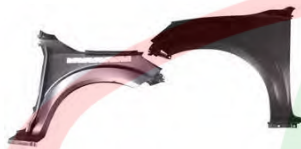

4 FENDER 4WD

NO	CODE	DESCRIPTION	PATTERN	MODEL	YEAR	OEM	PCS	NW	GW	M3	PART LINK
4	NSF229 LA	FENDER LH 4WD		NAVARA NP300	'14-'17	F3101-4JGMA	1				
	NSF229 RA	FENDER RH 4WD		NAVARA NP300	'14-'17	F3100-4JGMA	1				
5	NSH227 NA	HOOD		NAVARA NP300	'14-'17	F510M-4JAMA	1	12.00	13.00	0.0800	
6	NSFD227 F LB	FRONT DOOR LH DOUBLE CAB		NAVARA NP300	'14-'17	H010A-4JGMA	1	12.00	15.00	0.1500	
	NSFD227 F RB	FRONT DOOR RH DOUBLE CAB		NAVARA NP300	'14-'17	H010M-4JGMA	1	12.00	15.00	0.1500