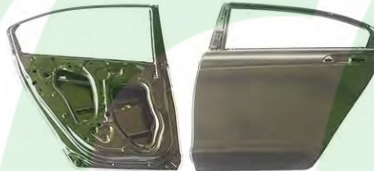

5 REAR DOOR

NO	CODE	DESCRIPTION	PATTERN	MODEL	YEAR	OEM	PCS	NW	GW	M3	PART LINK
4	HDFD073 F LA	FRONT DOOR LH		ACCORD	'08	67050-TC0-T00ZZ	1	18.50	21.70	0.3276	
	HDFD073 F RA	FRONT DOOR RH		ACCORD	'08	67010-TC0-T00ZZ	1	17.50	20.00	0.2100	
5	HDFD073 R LA	REAR DOOR LH		ACCORD	'08	67550-TA0-A00ZZ	1	16.60	18.90	0.2831	
	HDFD073 R RA	REAR DOOR RH		ACCORD	'08	67510-TA0-A00ZZ	1	10.60	15.50	0.2364	
6	HDT073 NA	TRUNK LID		ACCORD	'08	68500-TA0-N00ZZ	1	15.47	19.00	0.5240