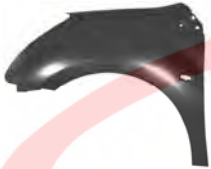

PEUGEOT PARTNER 2015-2017

1 HEAD LAMP

2 TAIL LAMP UNIT

3 TAIL LAMP (RED BASE)

NO	CODE	DESCRIPTION	PATTERN	MODEL	YEAR	OEM	PCS	NW	GW	M3	PART LINK
1	PGHL003 LA	HEAD LAMP LH		PARTNER	'15-'17	6208K6	1				
	PGHL003 RA	HEAD LAMP RH		PARTNER	'15-'17	6206K6	1				
2	PGL001 LA	TAIL LAMP UNIT LH		PARTNER 2 GATE	'12-'17	9677208580	1				
	PGL001 RA	TAIL LAMP UNIT RH		PARTNER 2 GATE	'12-'17	9677208480	1				
3	PGL001 LB	TAIL LAMP UNIT LH (RED BASE)		PARTNER 2 GATE	'12-'17		1				
	PGL001 RB	TAIL LAMP UNIT RH (RED BASE)		PARTNER 2 GATE	'12-'17		1				

4 FENDER

5 FRONT DOOR

6 REAR DOOR

NO	CODE	DESCRIPTION	PATTERN	MODEL	YEAR	OEM	PCS	NW	GW	M3	PART LINK
4	PGF001 LA	FENDER LH		PARTNER	'12-'17	7841Y2	1				
	PGF001 RA	FENDER RH		PARTNER	'12-'17	7840W2	1				
5	PGFD001F LA	FRONT DOOR LH		PARTNER	'12-'17		1				
	PGFD001F RA	FRONT DOOR RH		PARTNER	'12-'17		1				
6	PGFD001R LA	REAR DOOR LH		PARTNER	'12-'17		1				
	PGFD001R RA	REAR DOOR RH		PARTNER	'12-'17		1				

7 HOOD

NO	CODE	DESCRIPTION	PATTERN	MODEL	YEAR	OEM	PCS	NW	GW	M3	PART LINK
7	PGH001 NA	HOOD		PARTNER	'12-'17	7901P7	1