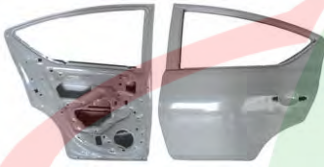

4 REAR DOOR

NO	CODE	DESCRIPTION	PATTERN	MODEL	YEAR	OEM	PCS	NW	GW	M3	PART LINK
4	NSFD137 R LA	REAR DOOR LH		SUNNY/ALMERA	'12-'13	H210A-3BGMA (TH)	1				
	NSFD137 R RA	REAR DOOR RH		SUNNY/ALMERA	'12-'13	H210M-3BGMA (TH)	1				
5	NSBR137 NA	FRONT BUMPER REINFORCEMENT		SUNNY ALMERA	'12		1